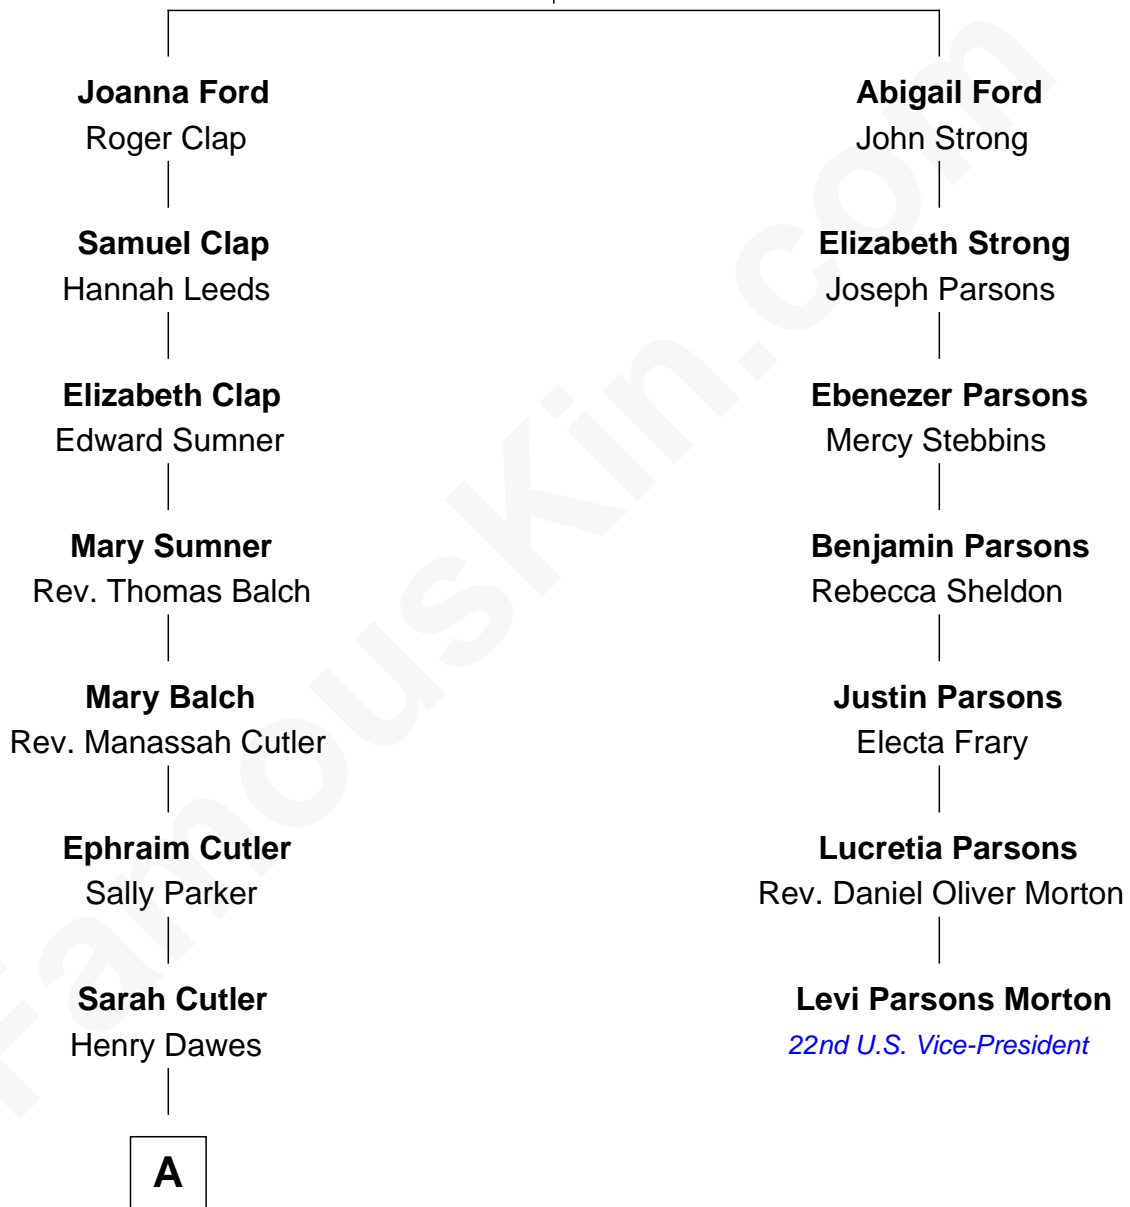

# FamousKin.com Relationship Chart of

**Charles Dawes**

*30th U.S. Vice-President*

6th cousin 2 times removed of

**Levi Parsons Morton**

*22nd U.S. Vice-President*

**Thomas Ford**  
Elizabeth Charde

A

Brig. Gen. Rufus R. Dawes

Mary Beman Gates

Charles Dawes

*30th U.S. Vice-President*

FamousKin.com