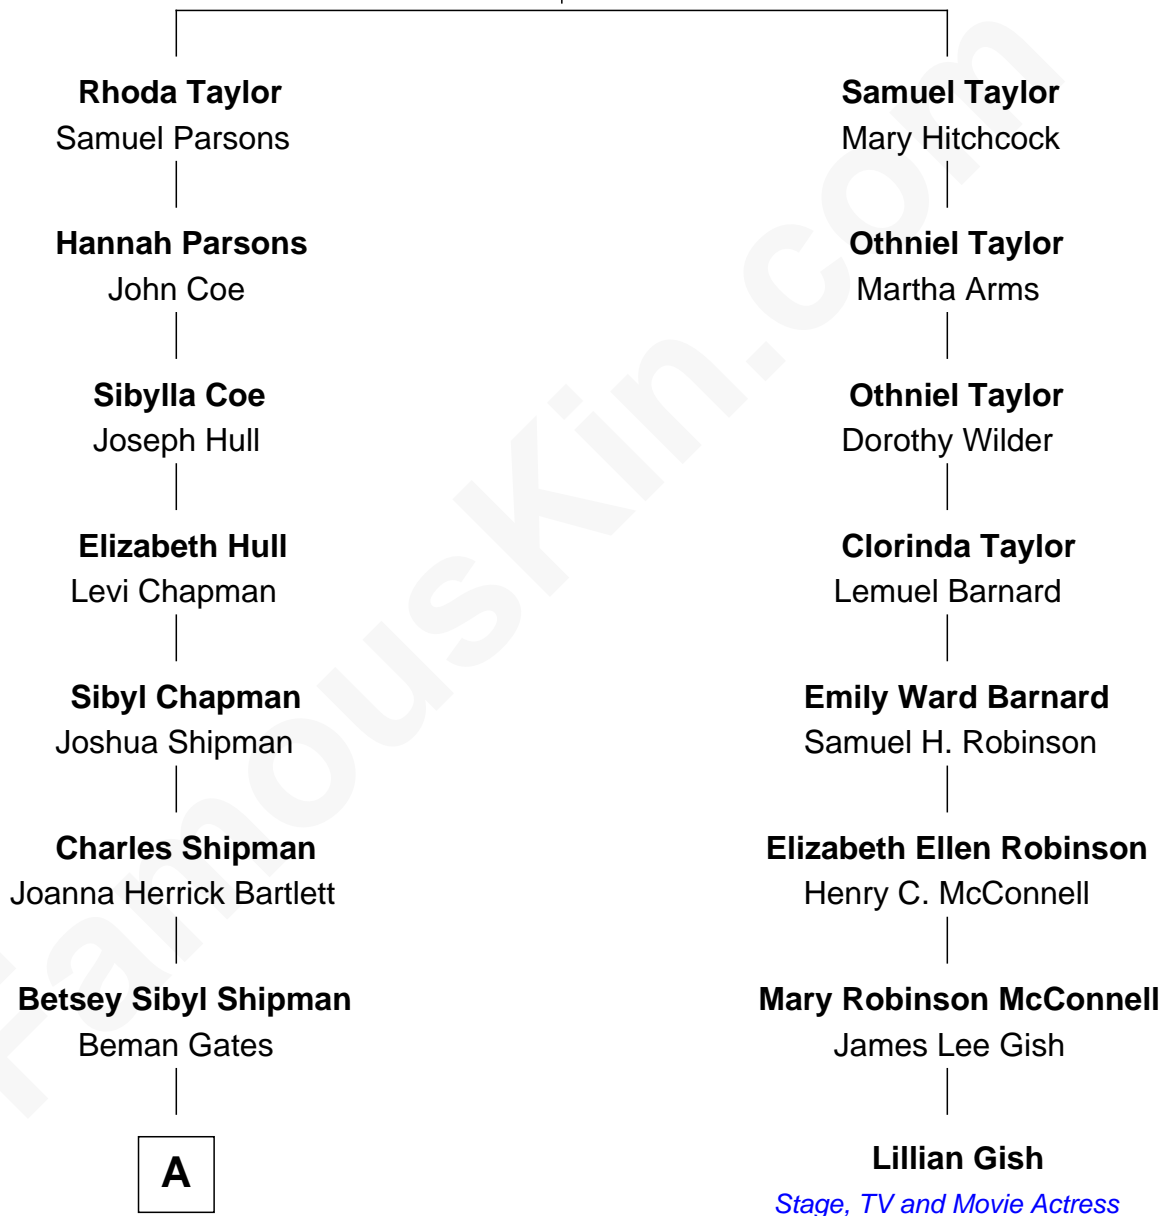

# FamousKin.com Relationship Chart of

**Charles Dawes**

*30th U.S. Vice-President*

7th cousin 1 time removed of

**Lillian Gish**

*Stage, TV and Movie Actress*

**John Taylor**  
Thankful Woodward

A

—  
**Mary Beman Gates**  
Brig. Gen. Rufus R. Dawes

—  
**Charles Dawes**  
*30th U.S. Vice-President*

FamousKin.com