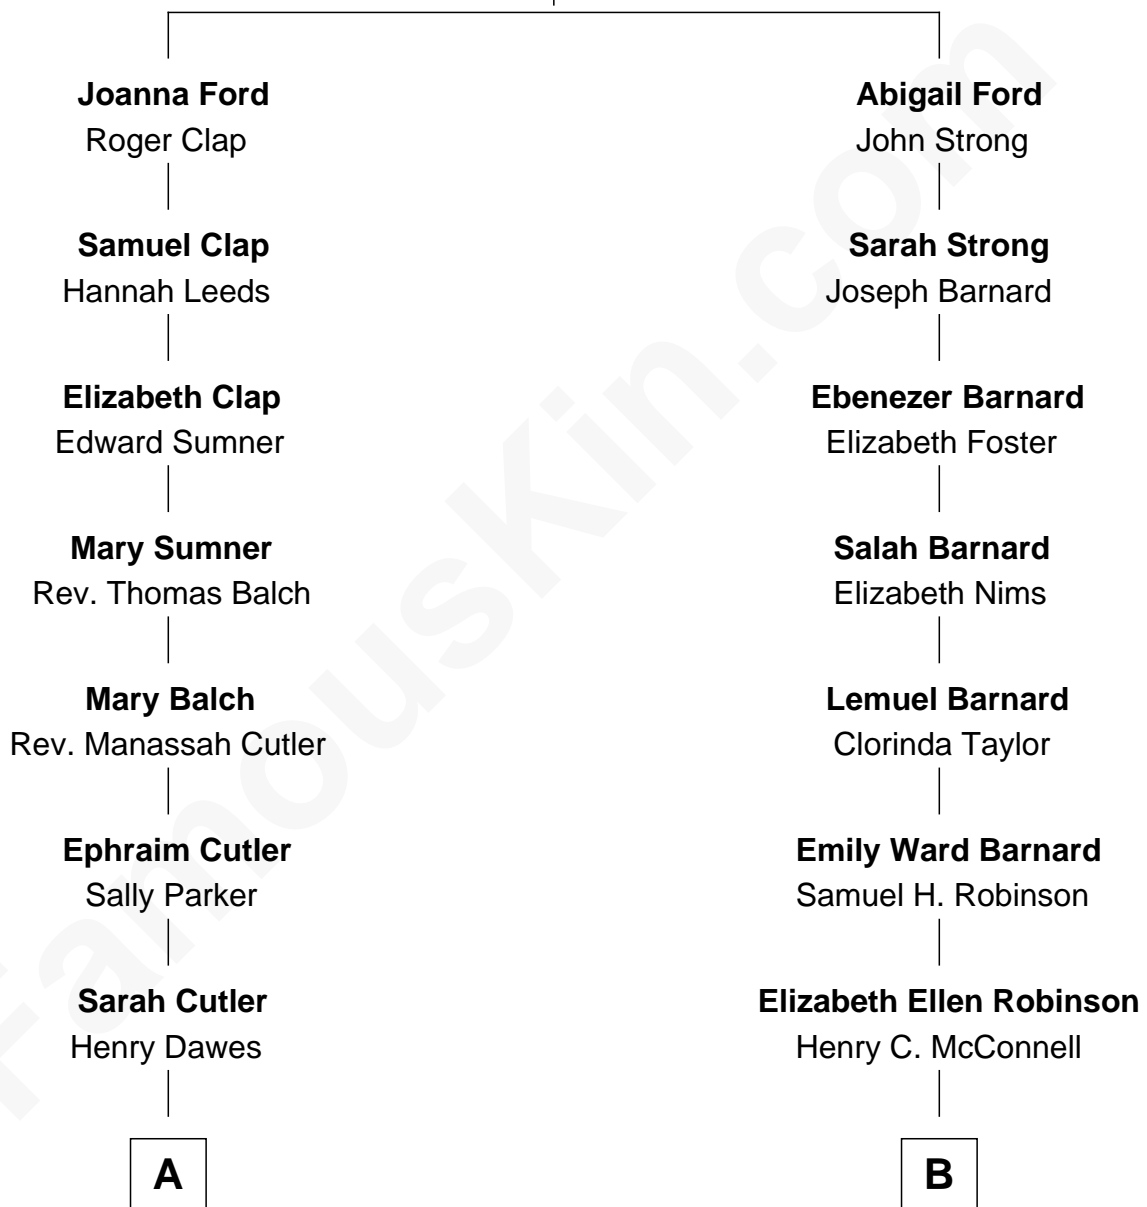

FamousKin.com Relationship Chart of

Charles Dawes

30th U.S. Vice-President

8th cousin of

Lillian Gish

Stage, TV and Movie Actress

Thomas Ford
Elizabeth Charde

A

Brig. Gen. Rufus R. Dawes

Mary Beman Gates

Charles Dawes

30th U.S. Vice-President

B

Mary Robinson McConnell

James Lee Gish

Lillian Gish