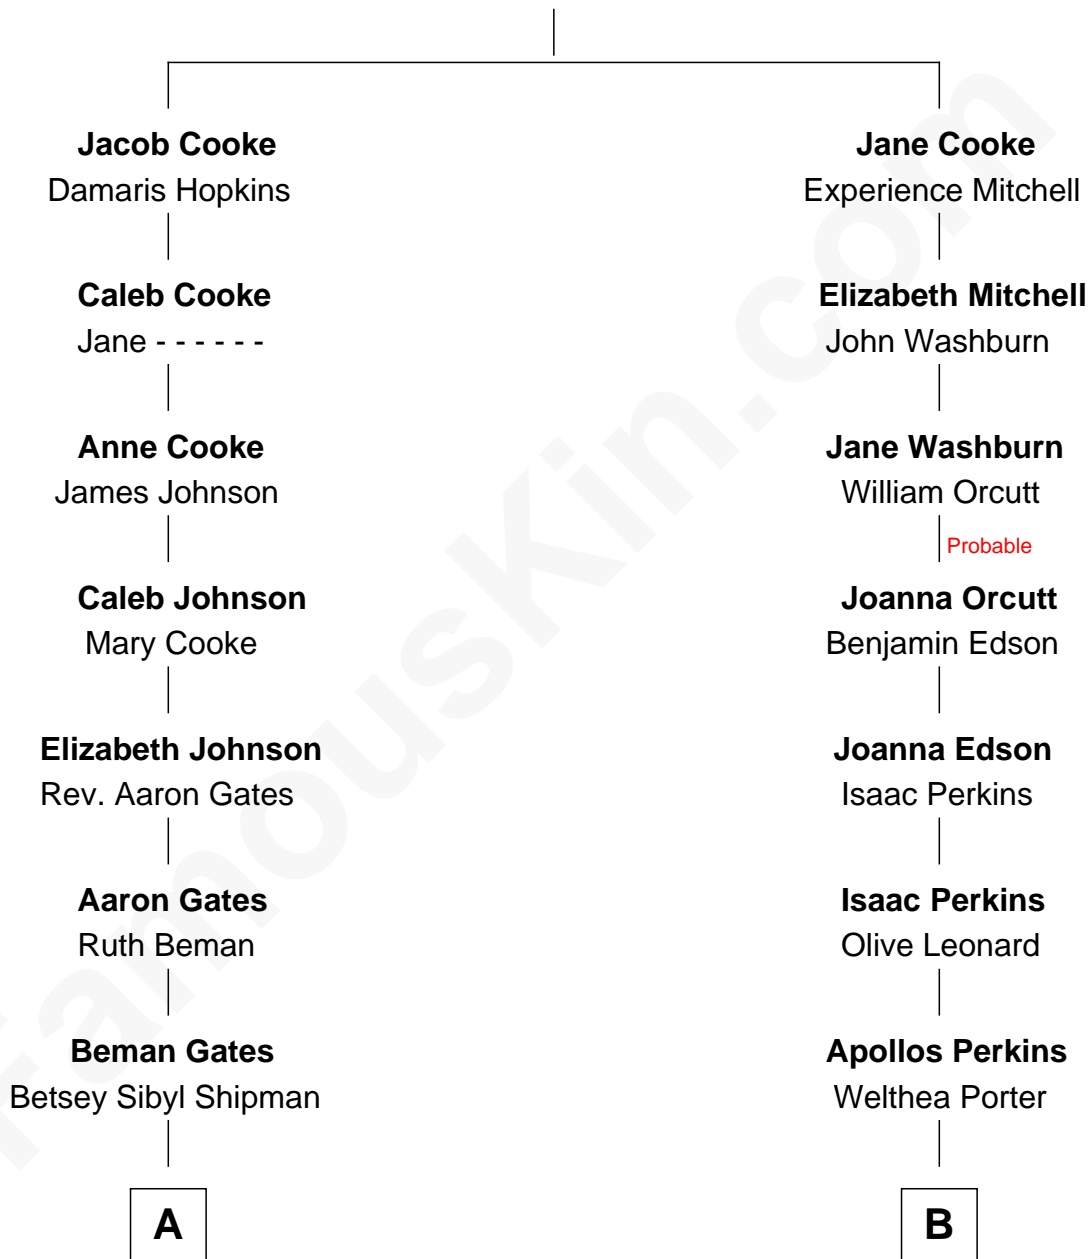

# FamousKin.com Relationship Chart of

**Charles Dawes**

*30th U.S. Vice-President*

8th cousin 2 times removed of

**Anthony Perkins**

*Movie Actor*

**Francis Cooke**  
Hester le Mahieu

**A**

**Mary Beman Gates**  
Brig. Gen. Rufus R. Dawes

**Charles Dawes**  
*30th U.S. Vice-President*

**B**

**Dr. Henry Phelps Perkins**  
Stella Lucretia Burnham

**Henry Phelps Perkins**  
Helen Virginia Anthony