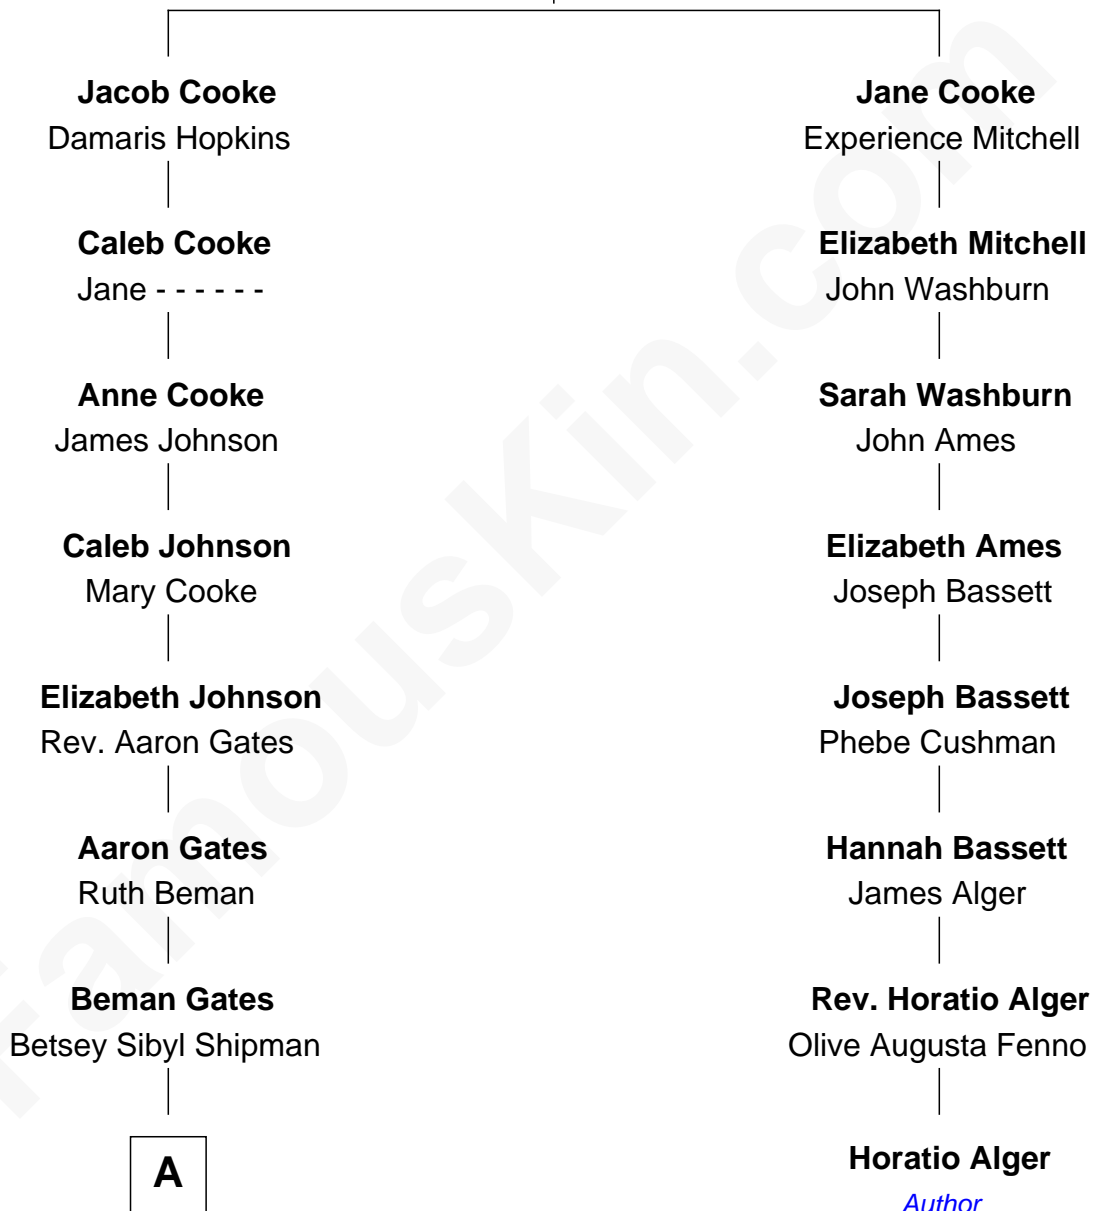

# FamousKin.com Relationship Chart of

**Charles Dawes**

*30th U.S. Vice-President*

7th cousin 1 time removed of

**Horatio Alger**

*Author*

**Francis Cooke**  
Hester le Mahieu

A

—  
**Mary Beman Gates**  
Brig. Gen. Rufus R. Dawes

—  
**Charles Dawes**  
*30th U.S. Vice-President*

FamousKin.com