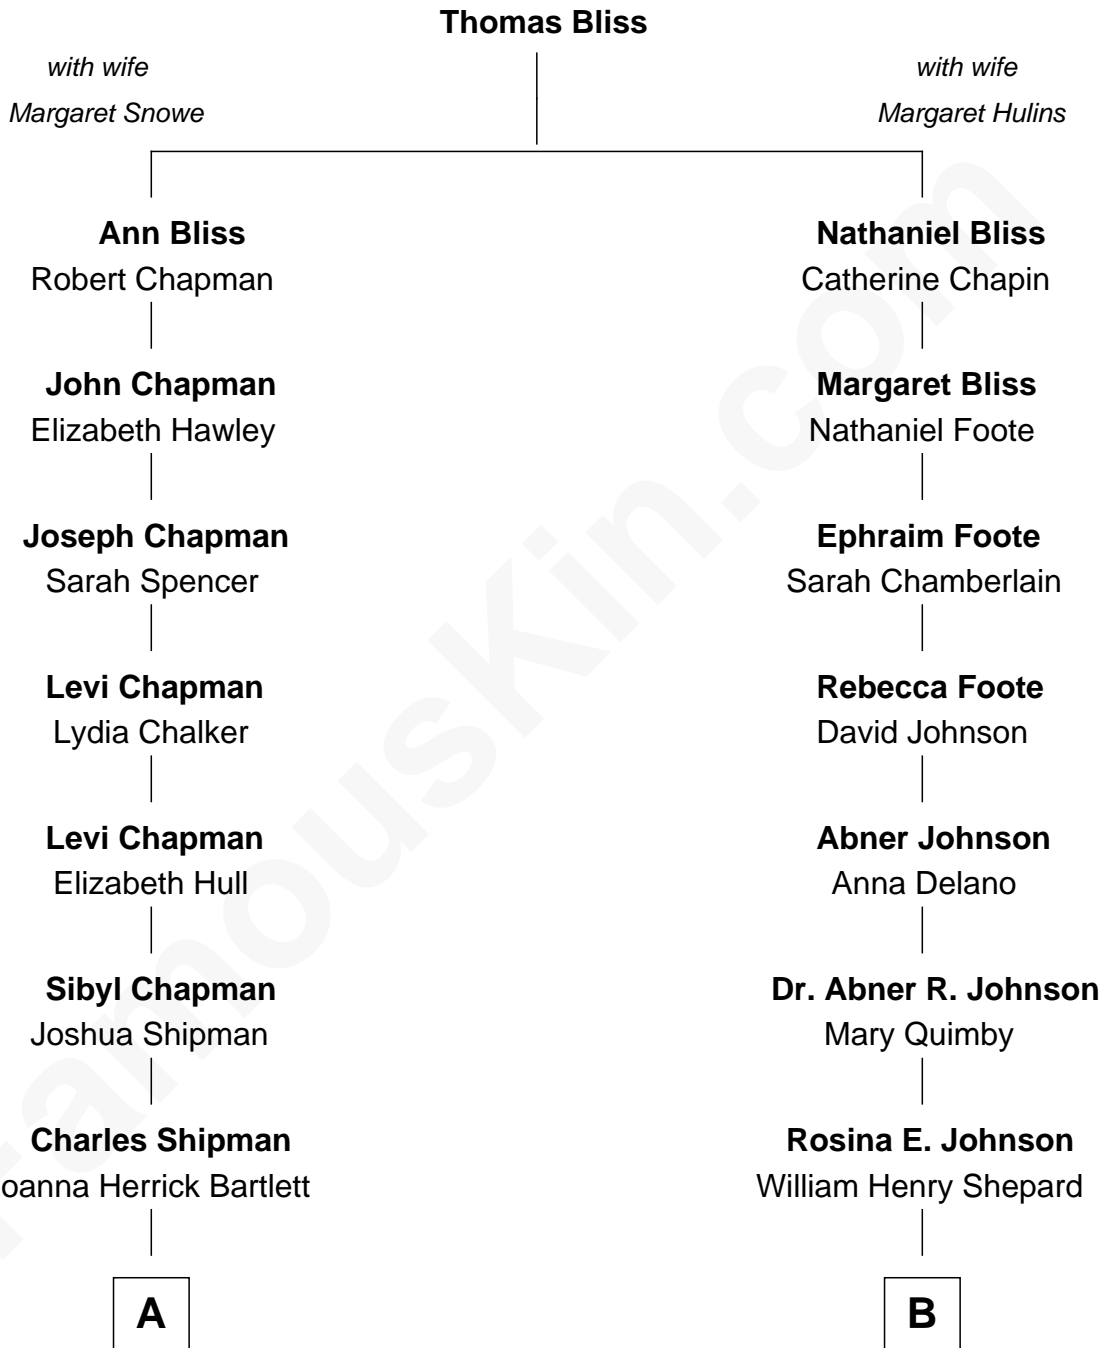

FamousKin.com Relationship Chart of

Charles Dawes

30th U.S. Vice-President

9th cousin of

Alan Shepard

Mercury and Apollo Astronaut

FamousKin.com