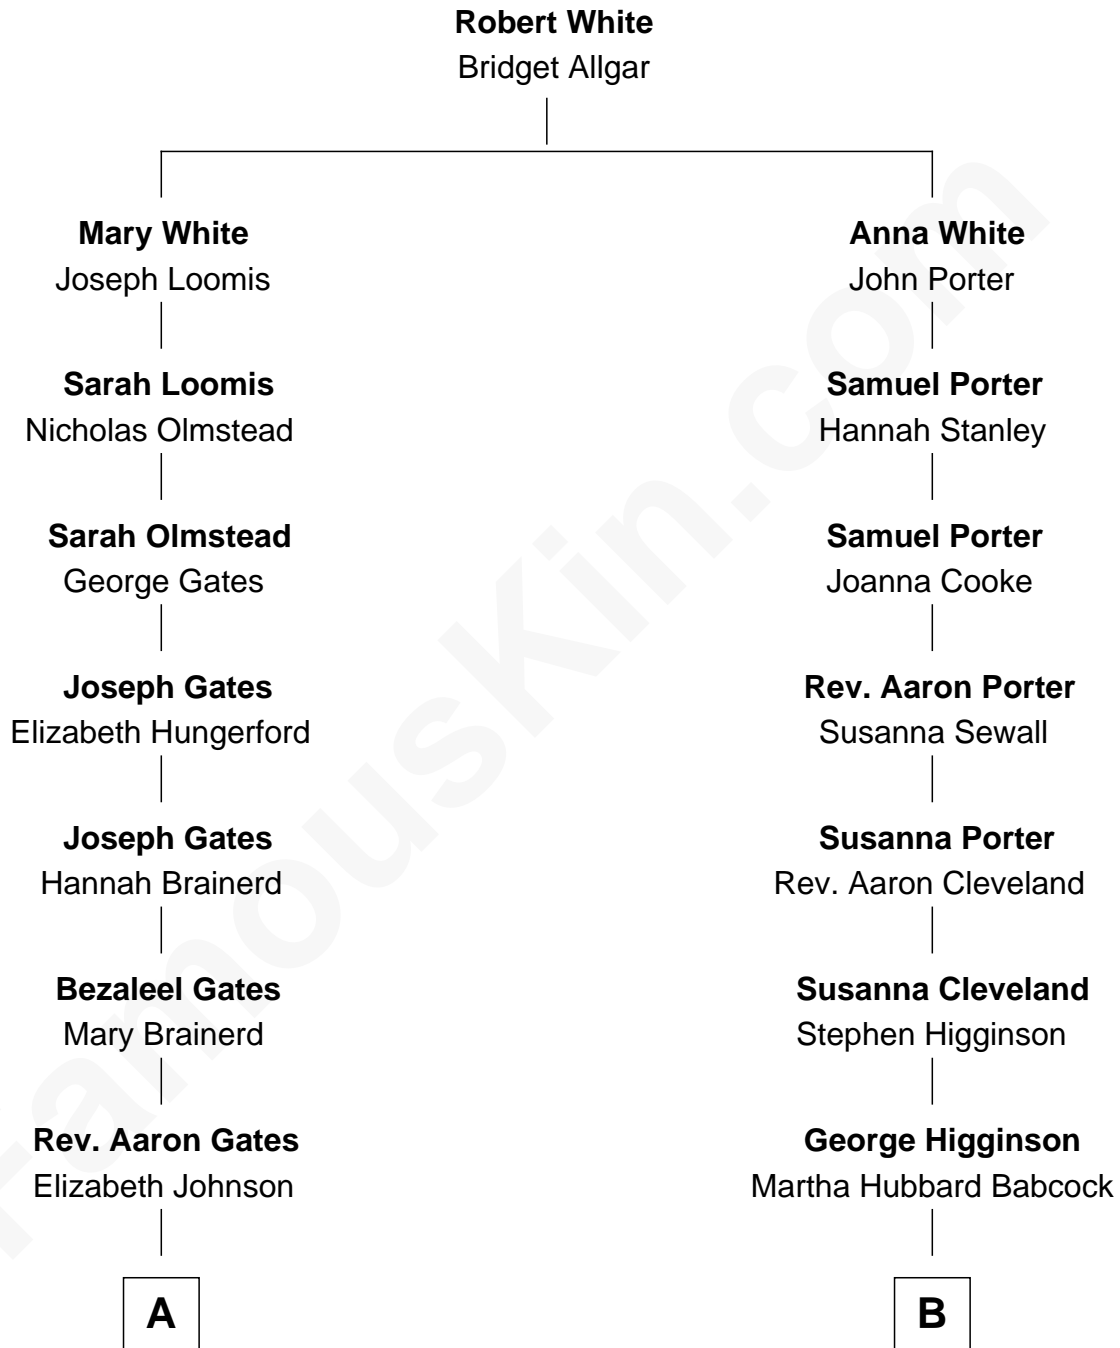

FamousKin.com

Relationship Chart of

Charles Dawes

30th U.S. Vice-President

8th cousin 2 times removed of

Henry Lee Higginson

Founder of the Boston Symphony Orchestra

FamousKin.com