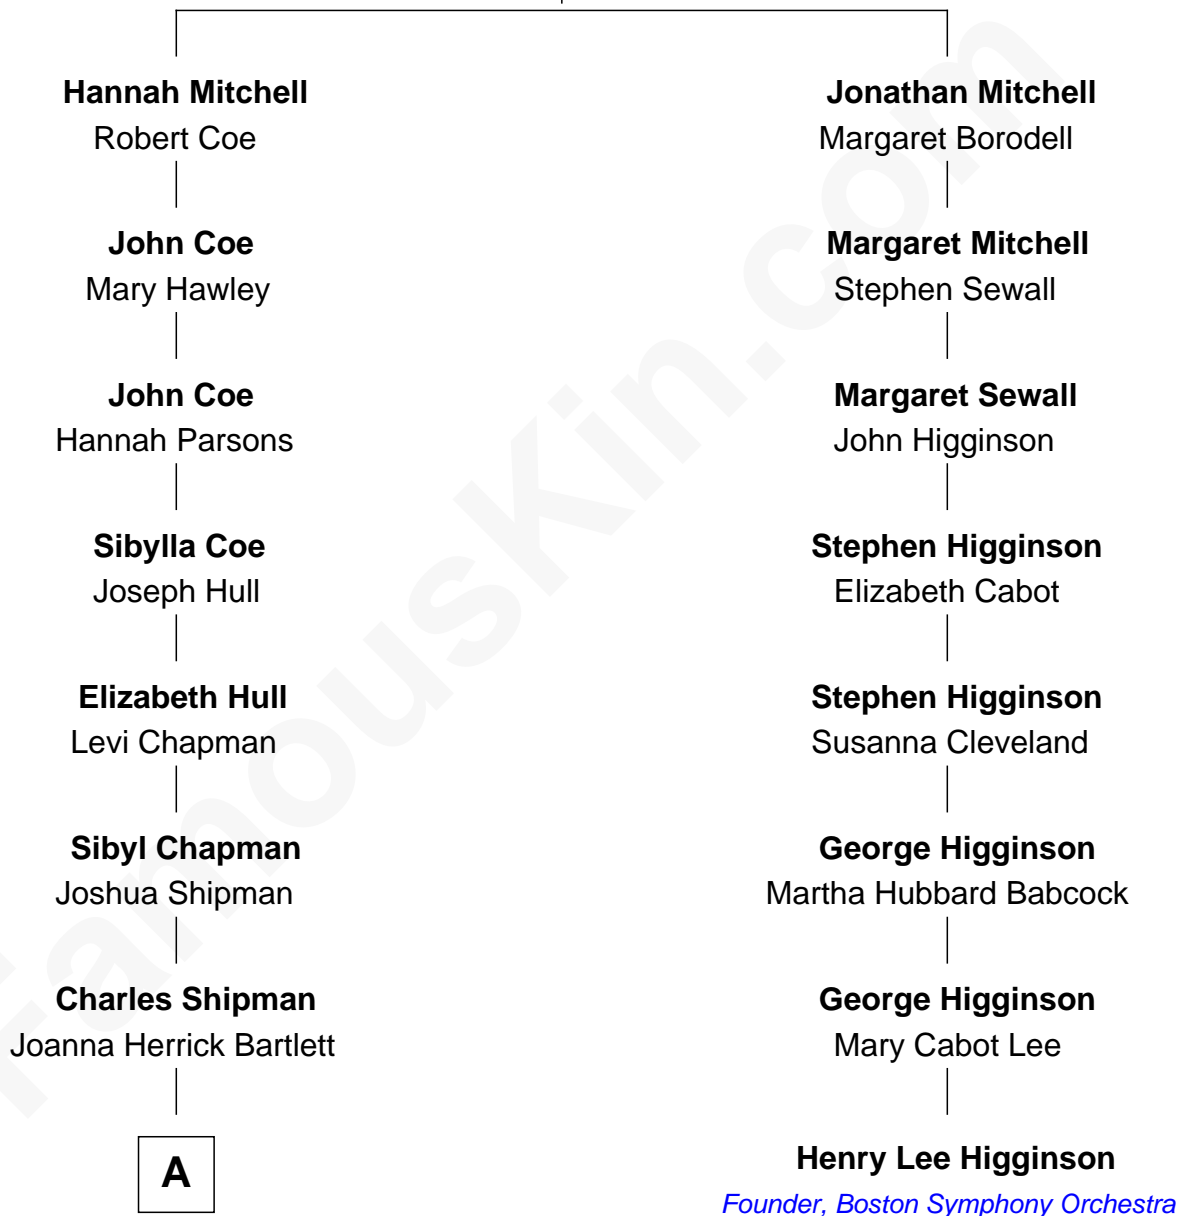

FamousKin.com Relationship Chart of

Charles Dawes

30th U.S. Vice-President

7th cousin 2 times removed of

Henry Lee Higginson

Founder of the Boston Symphony Orchestra

Matthew Mitchell

Susan Wood

A

—
Betsey Sibyl Shipman

Beman Gates

—
Mary Beman Gates

Brig. Gen. Rufus R. Dawes

—
Charles Dawes

30th U.S. Vice-President

FamousKin.com