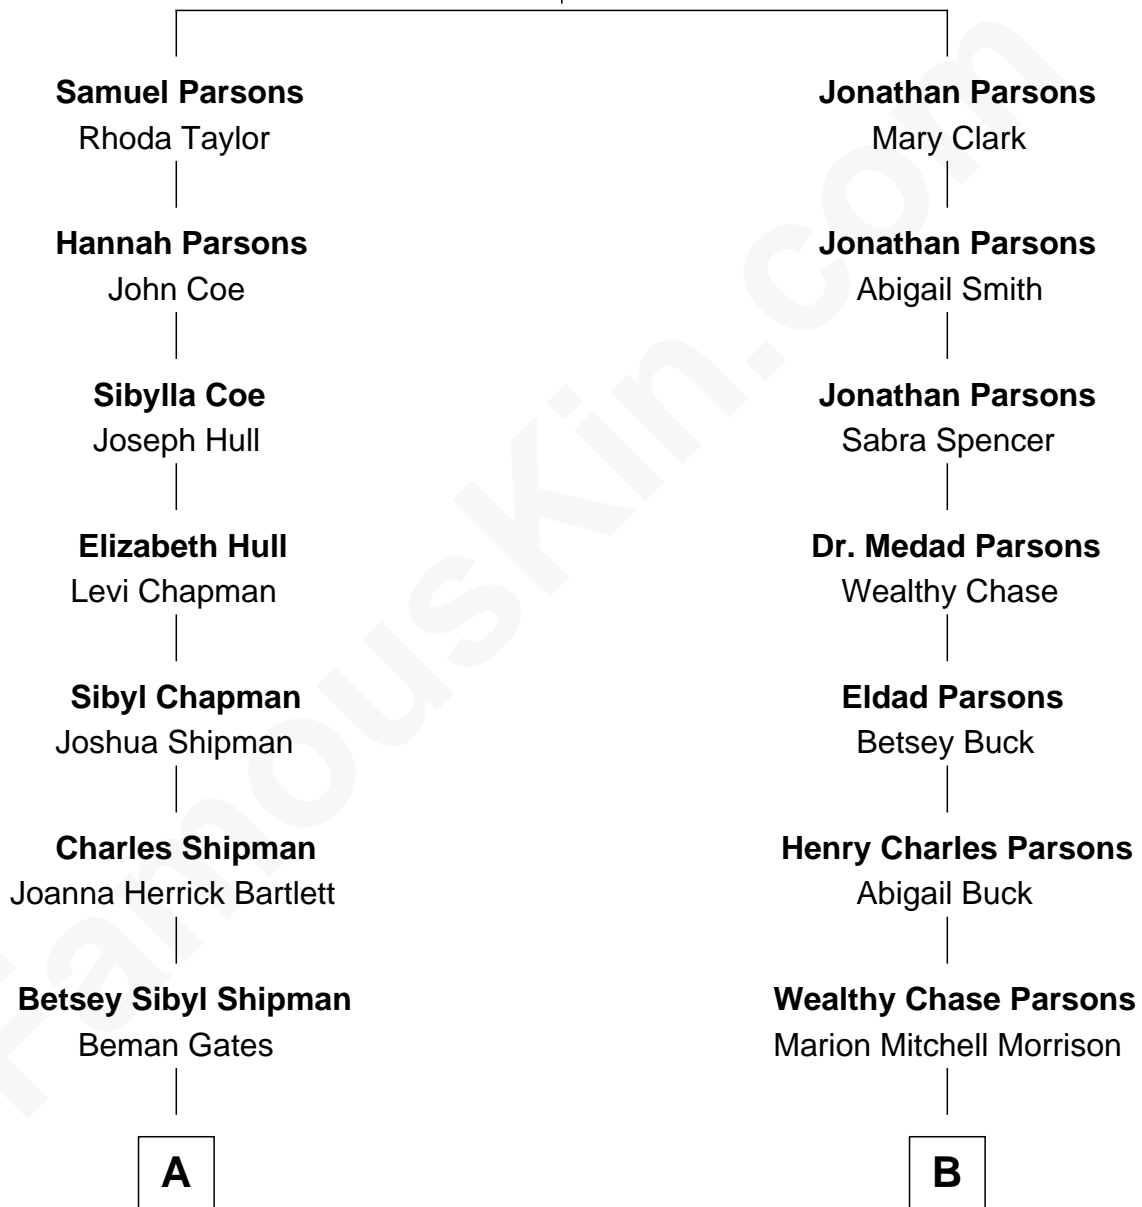

# FamousKin.com Relationship Chart of

**Charles Dawes**

*30th U.S. Vice-President*

8th cousin of

**John Wayne**

*Movie Actor*

**Cornet Joseph Parsons**

Mary Bliss

**A**

**Mary Beman Gates**  
Brig. Gen. Rufus R. Dawes

**Charles Dawes**  
*30th U.S. Vice-President*

**B**

**Clyde Leonard Morrison**  
Mary Alberta Brown

**John Wayne**  
*Movie Actor*

FamousKin.com