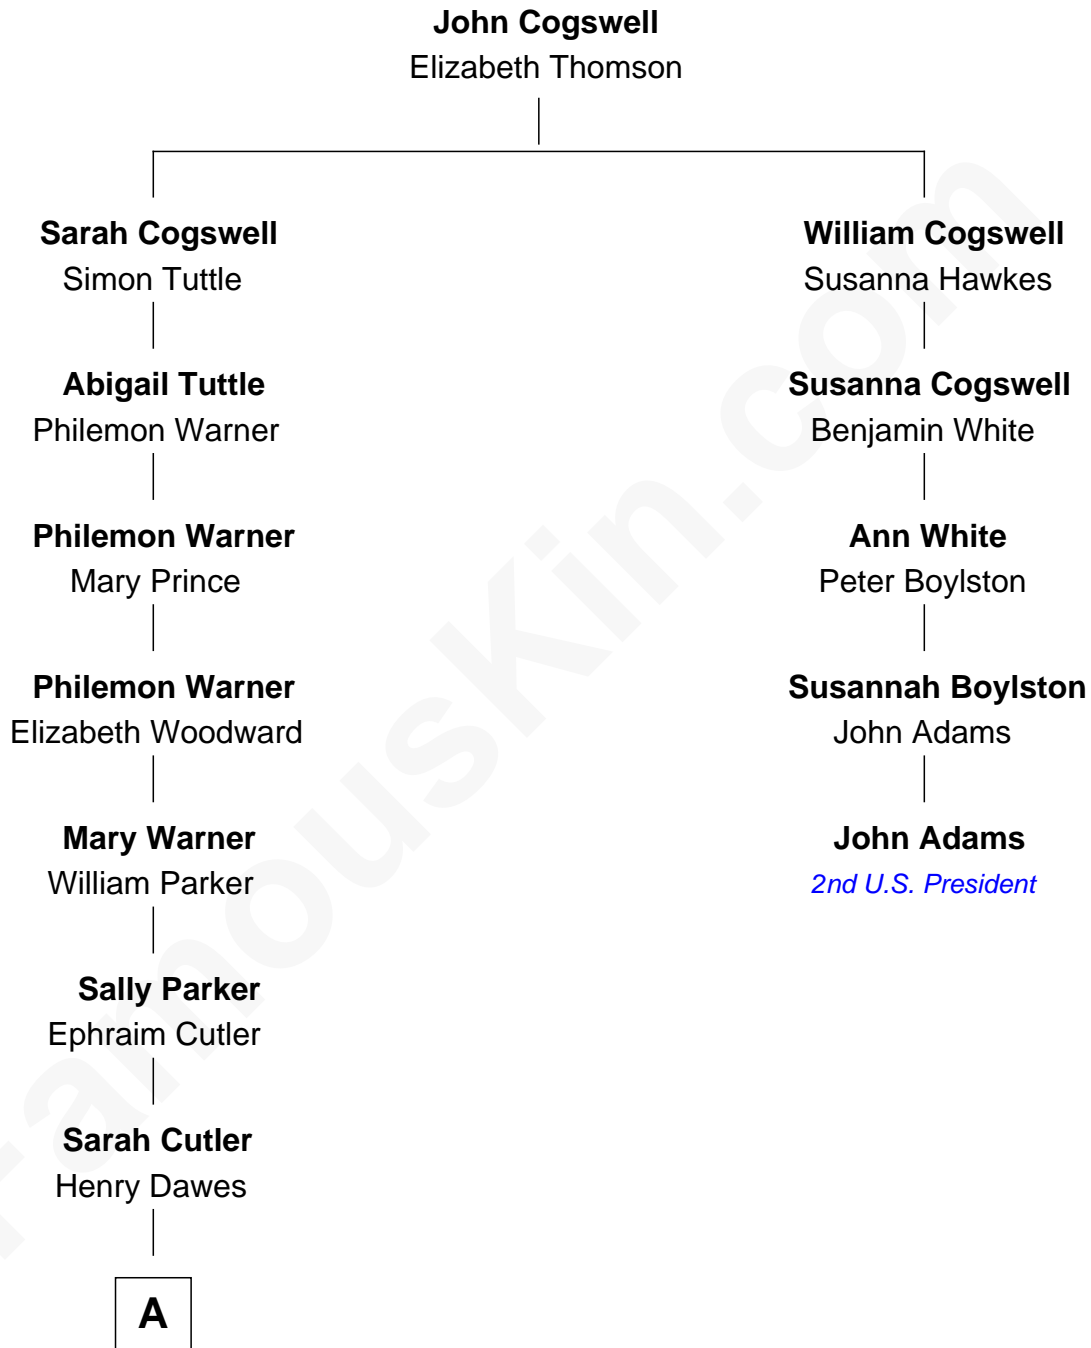

FamousKin.com Relationship Chart of

Charles Dawes

30th U.S. Vice-President

4th cousin 4 times removed of

John Adams

2nd U.S. President and Signer of the Declaration of Independence

A

Brig. Gen. Rufus R. Dawes

Mary Beman Gates

Charles Dawes

30th U.S. Vice-President

FamousKin.com