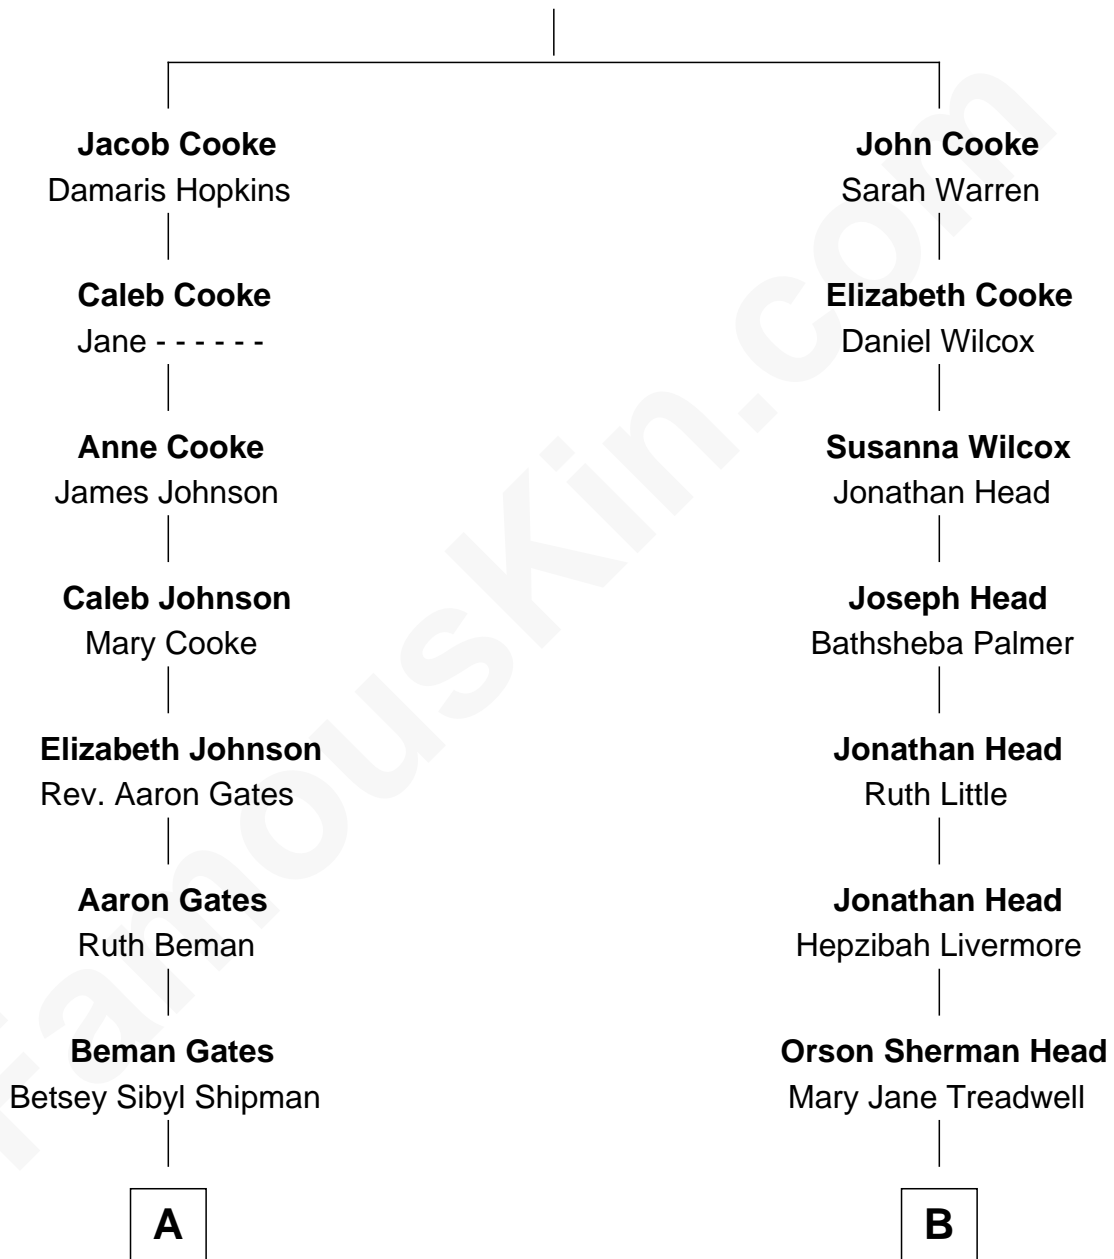

FamousKin.com Relationship Chart of

Charles Dawes

30th U.S. Vice-President

8th cousin 1 time removed of

Orson Welles

Radio, Stage, and Movie Actor

Francis Cooke

Hester le Mahieu

A

Mary Beman Gates
Brig. Gen. Rufus R. Dawes

Charles Dawes
30th U.S. Vice-President

B

Mary Blanche Head
Richard Jones Welles

Richard Head Welles
Beatrice Ives

Orson Welles
Radio, Stage, and Movie Actor

FamousKin.com