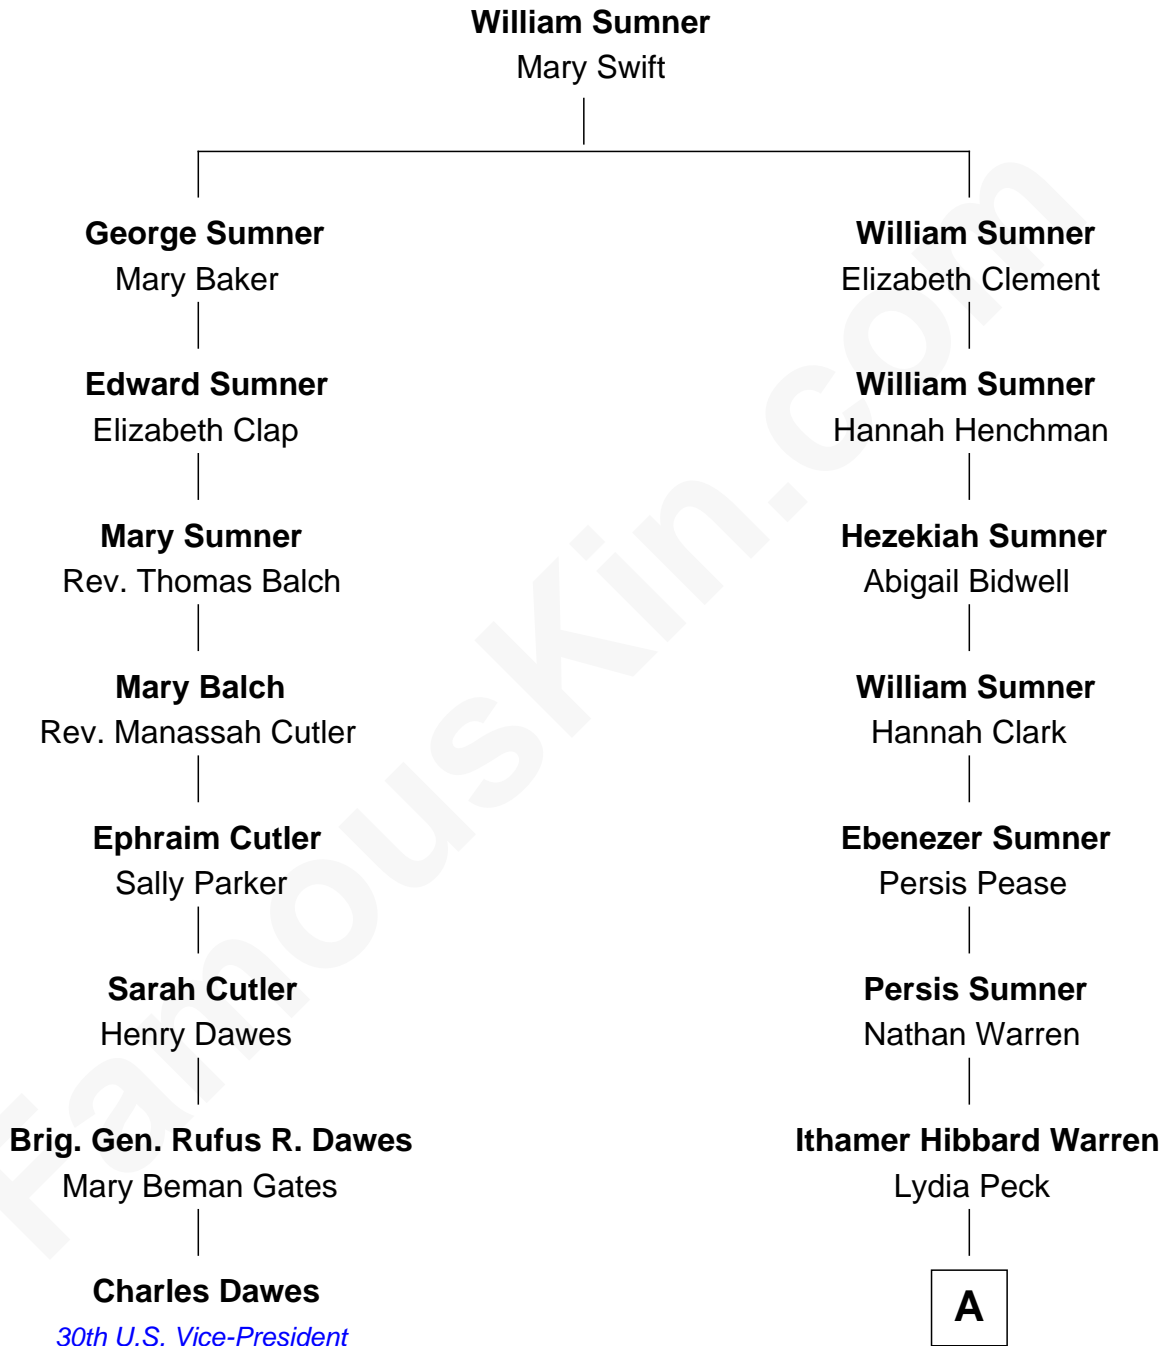

# FamousKin.com Relationship Chart of

**Charles Dawes**

*30th U.S. Vice-President*

7th cousin 5 times removed of

**Carl Wilson**

*Co-Founder of The Beach Boys*

**A**

**Marilla Warren**

Henry Wilson

**George Washington Wilson**

Mary Bailey

**William Henry Wilson**

Alta Lenora Chitwood

**William Coral Wilson**

Edith Sophia Sthole

**Murray Gage Wilson**

Audree Neva Korthof

**Carl Wilson**

*Co-Founder of The Beach Boys*

FamousKin.com