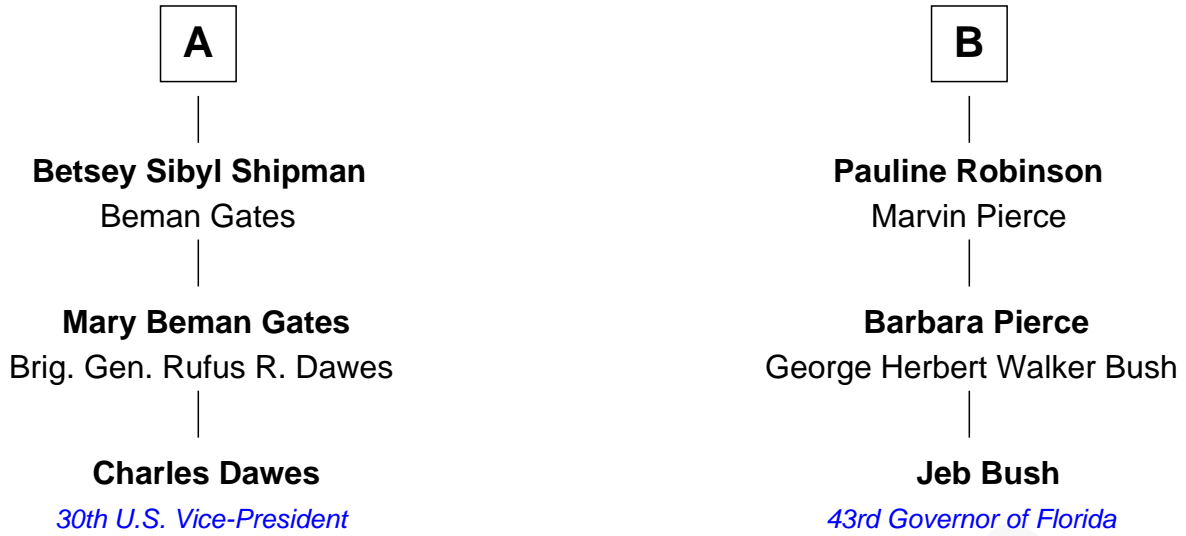

FamousKin.com Relationship Chart of

Charles Dawes

30th U.S. Vice-President

9th cousin of

Jeb Bush

43rd Governor of Florida

Robert Coe

Mary - - - - -

Benjamin Coe
Abigail Carman

Joseph Coe
Judith - - - - -

Benjamin Coe
Rachel Prudden

Moses Coe
Sarah Howell

Daniel Coe
Mary Gladden

Sarah Coe
John W. Robinson

James Edgar Robinson
Lulu Dell Flickinger

B