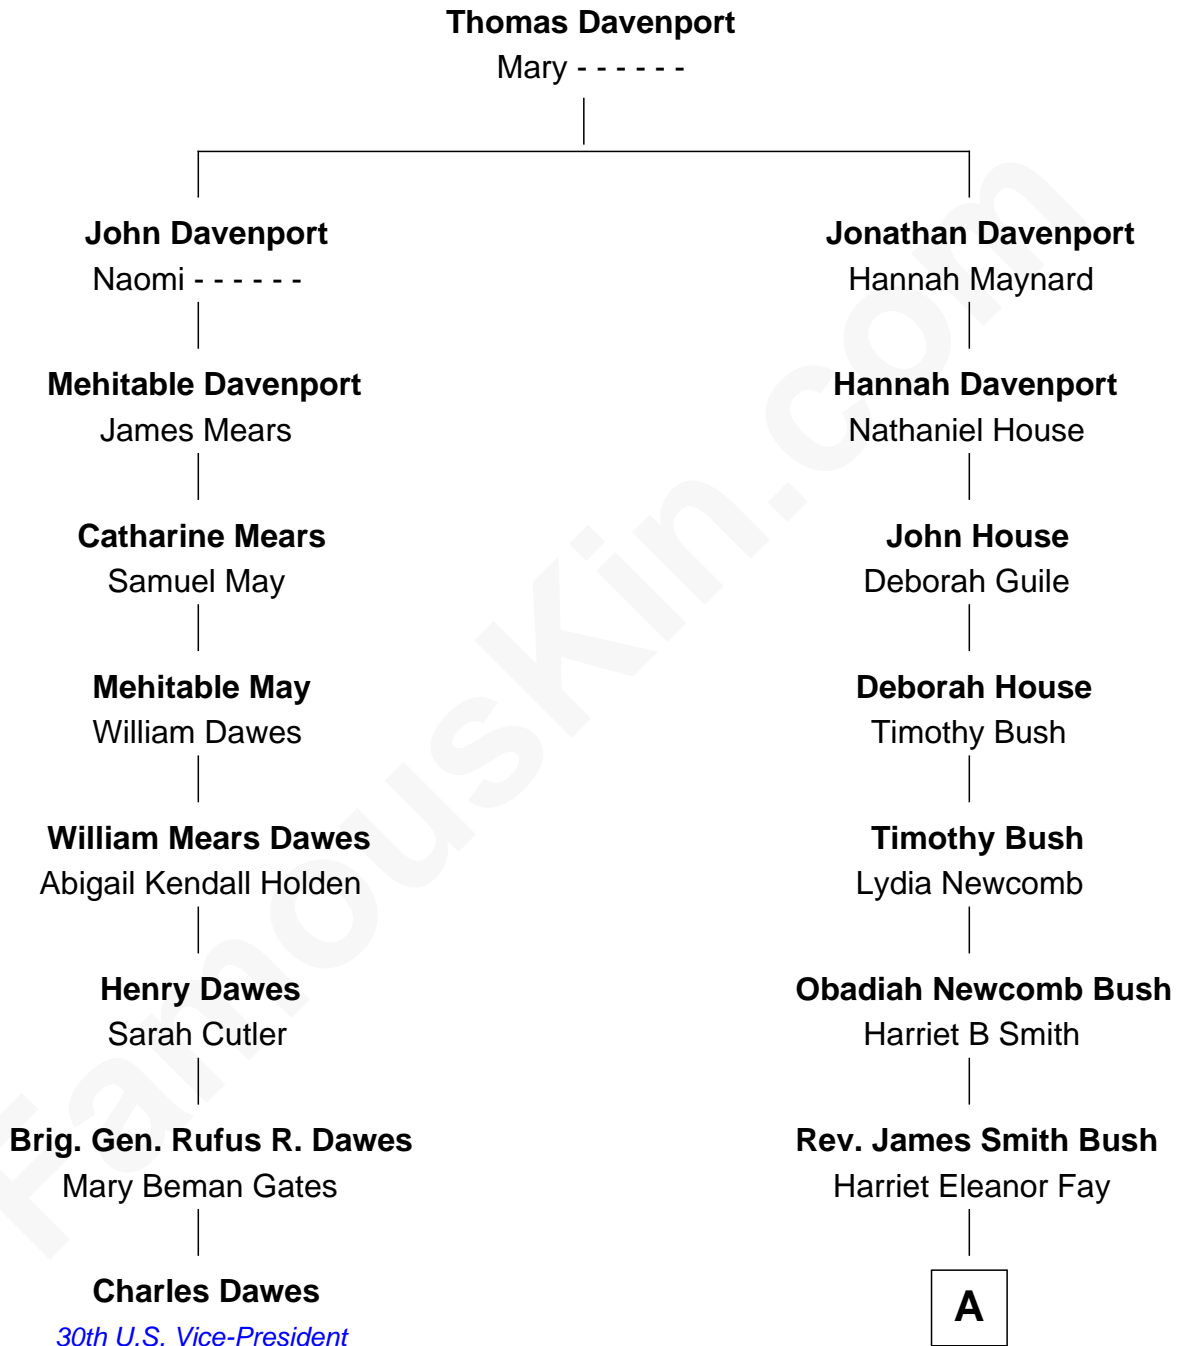

FamousKin.com Relationship Chart of

Charles Dawes

30th U.S. Vice-President

7th cousin 3 times removed of

Jeb Bush

43rd Governor of Florida

A

Samuel Prescott Bush

Flora Sheldon

Prescott Sheldon Bush

Dorothy Wear Walker

George Herbert Walker Bush

Barbara Pierce

Jeb Bush

43rd Governor of Florida

FamousKin.com