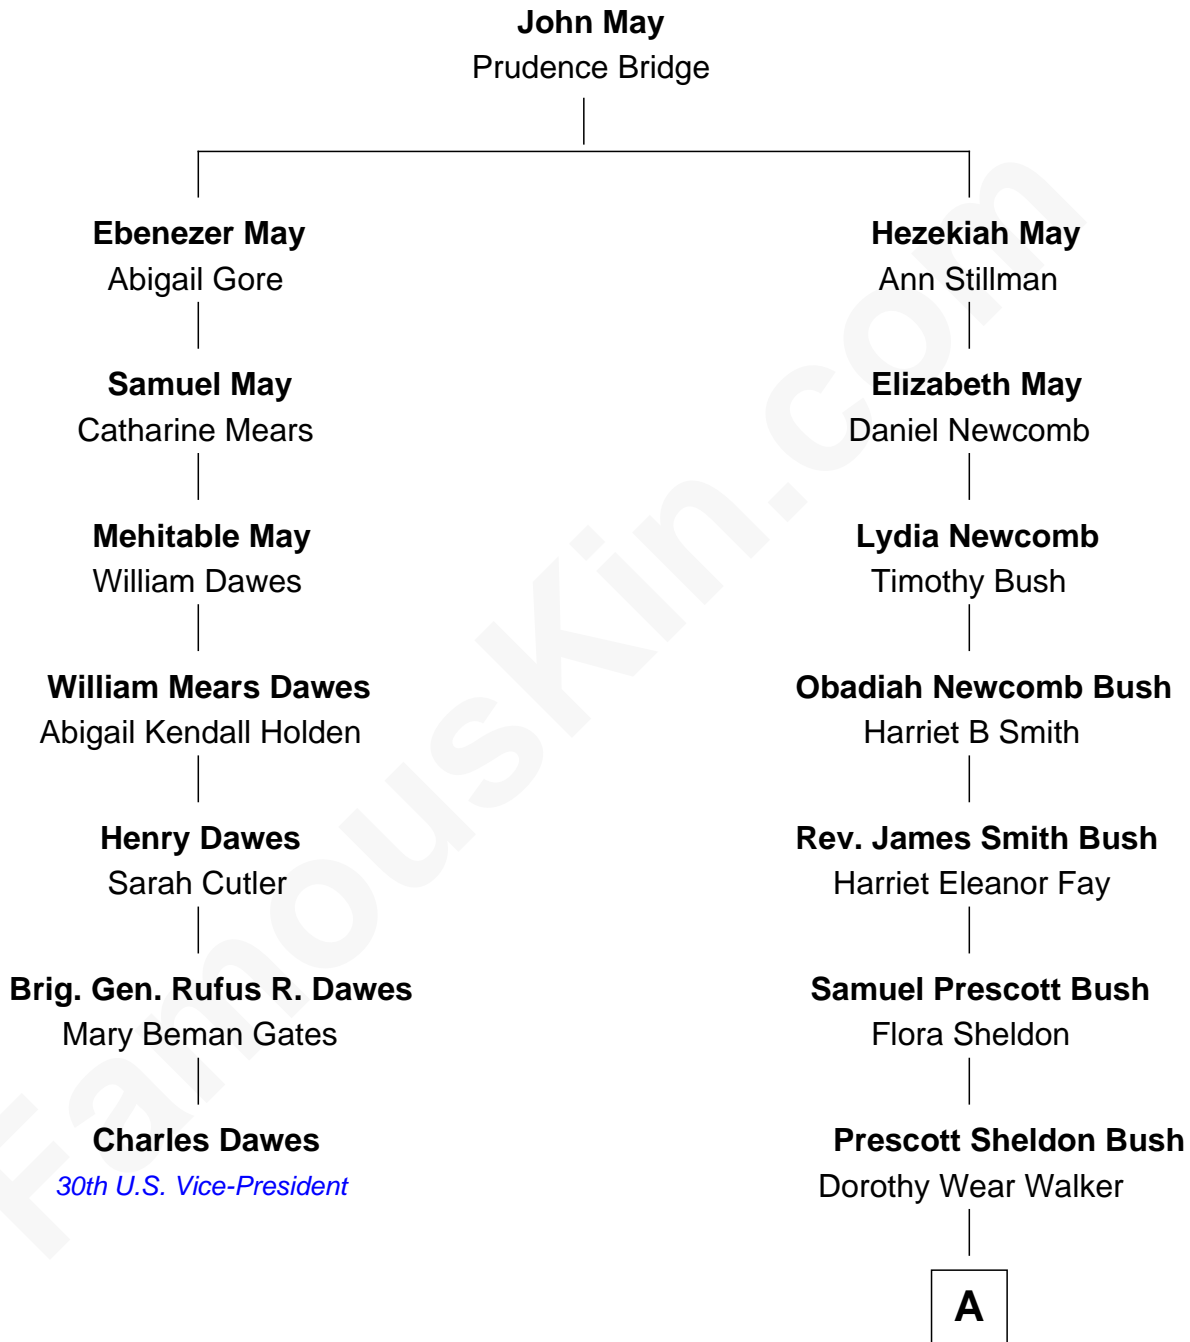

FamousKin.com Relationship Chart of

Charles Dawes

30th U.S. Vice-President

6th cousin 2 times removed of

Jeb Bush

43rd Governor of Florida

A

George Herbert Walker Bush

Barbara Pierce

Jeb Bush

43rd Governor of Florida

FamousKin.com