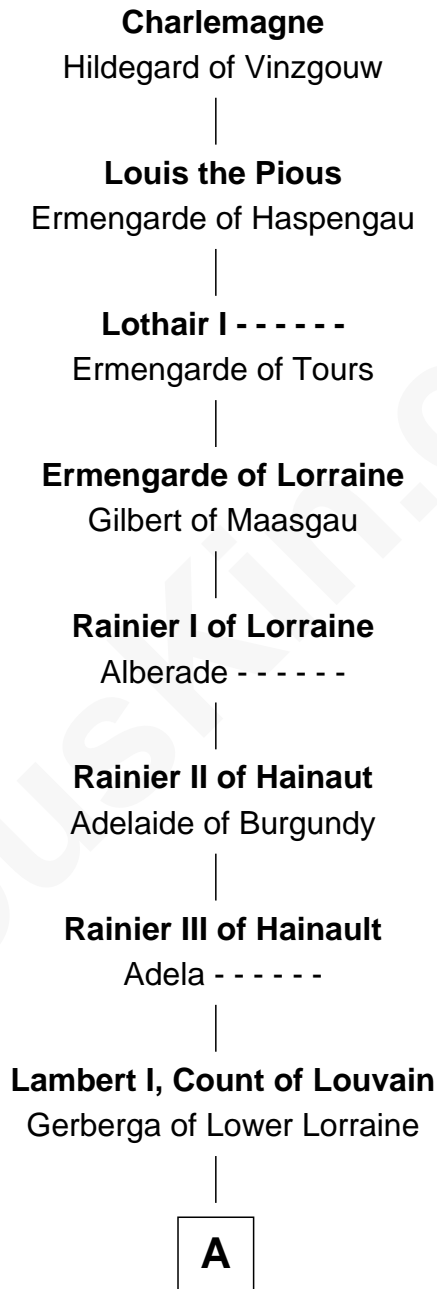

FamousKin.com Relationship Chart of

Charles Dawes

30th U.S. Vice-President

34th Great-grandson of

Charlemagne

King of the Franks

A

Mathilde of Louvain
Eustace I of Boulogne

Lambert II of Lens
Adelaide of Normandy

Judith of Lens
Waltheof II of Northumbria

Maud of Northumberland
Simon I de St. Liz

Maud de St. Liz
Robert Fitzrichard

Sir Walter Fitzrobert
Maud de Lucy

Alice Fitzwalter
Gilbert Pecche