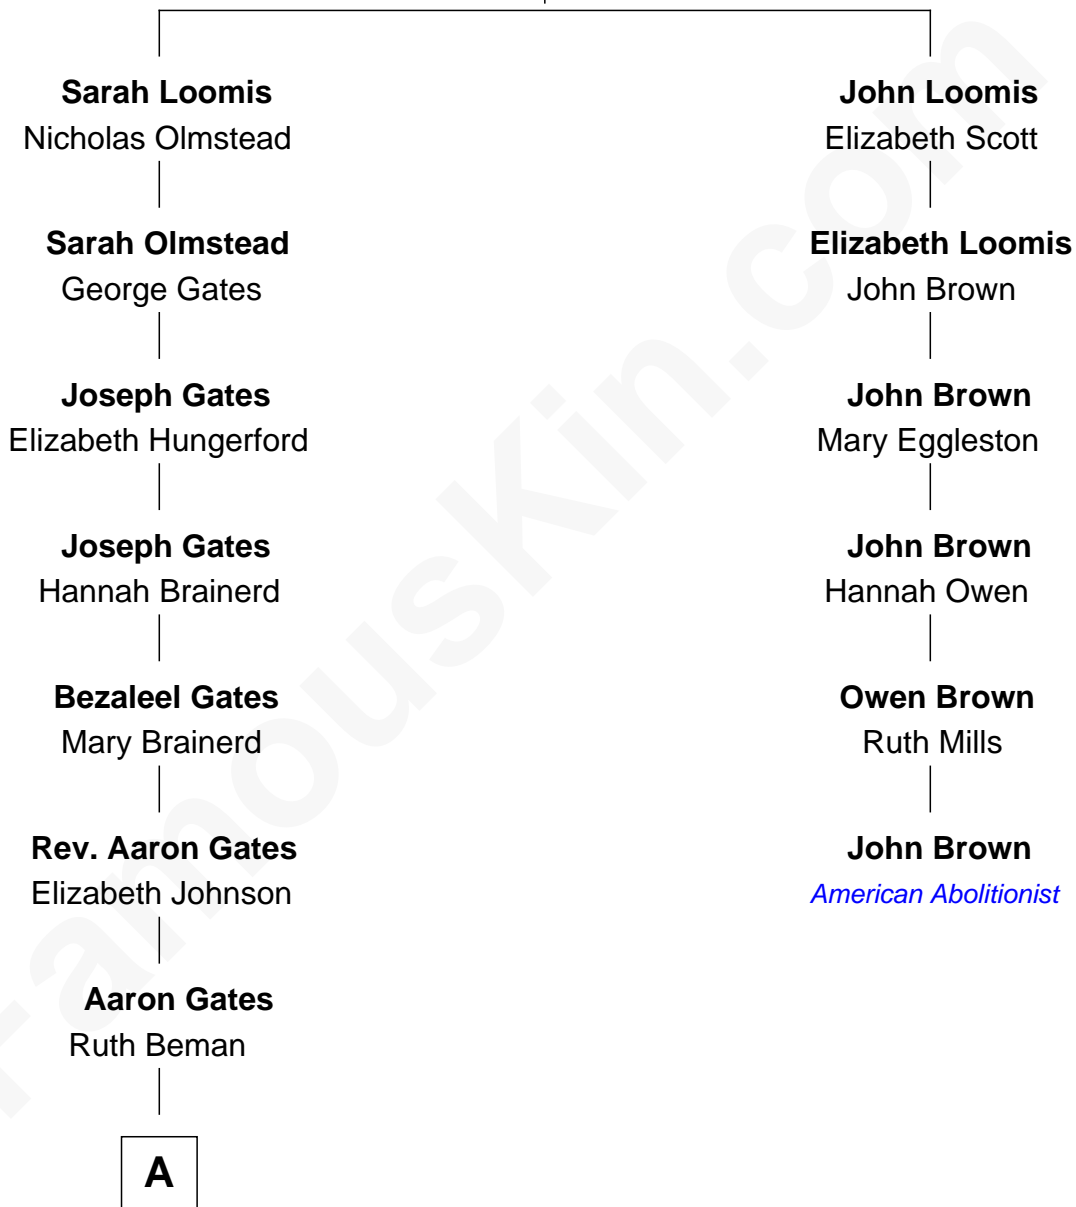

FamousKin.com Relationship Chart of

Charles Dawes

30th U.S. Vice-President

5th cousin 4 times removed of

John Brown

American Abolitionist

Joseph Loomis

Mary White

A

—
Beman Gates
Betsey Sibyl Shipman

—
Mary Beman Gates
Brig. Gen. Rufus R. Dawes

—
Charles Dawes
30th U.S. Vice-President

FamousKin.com