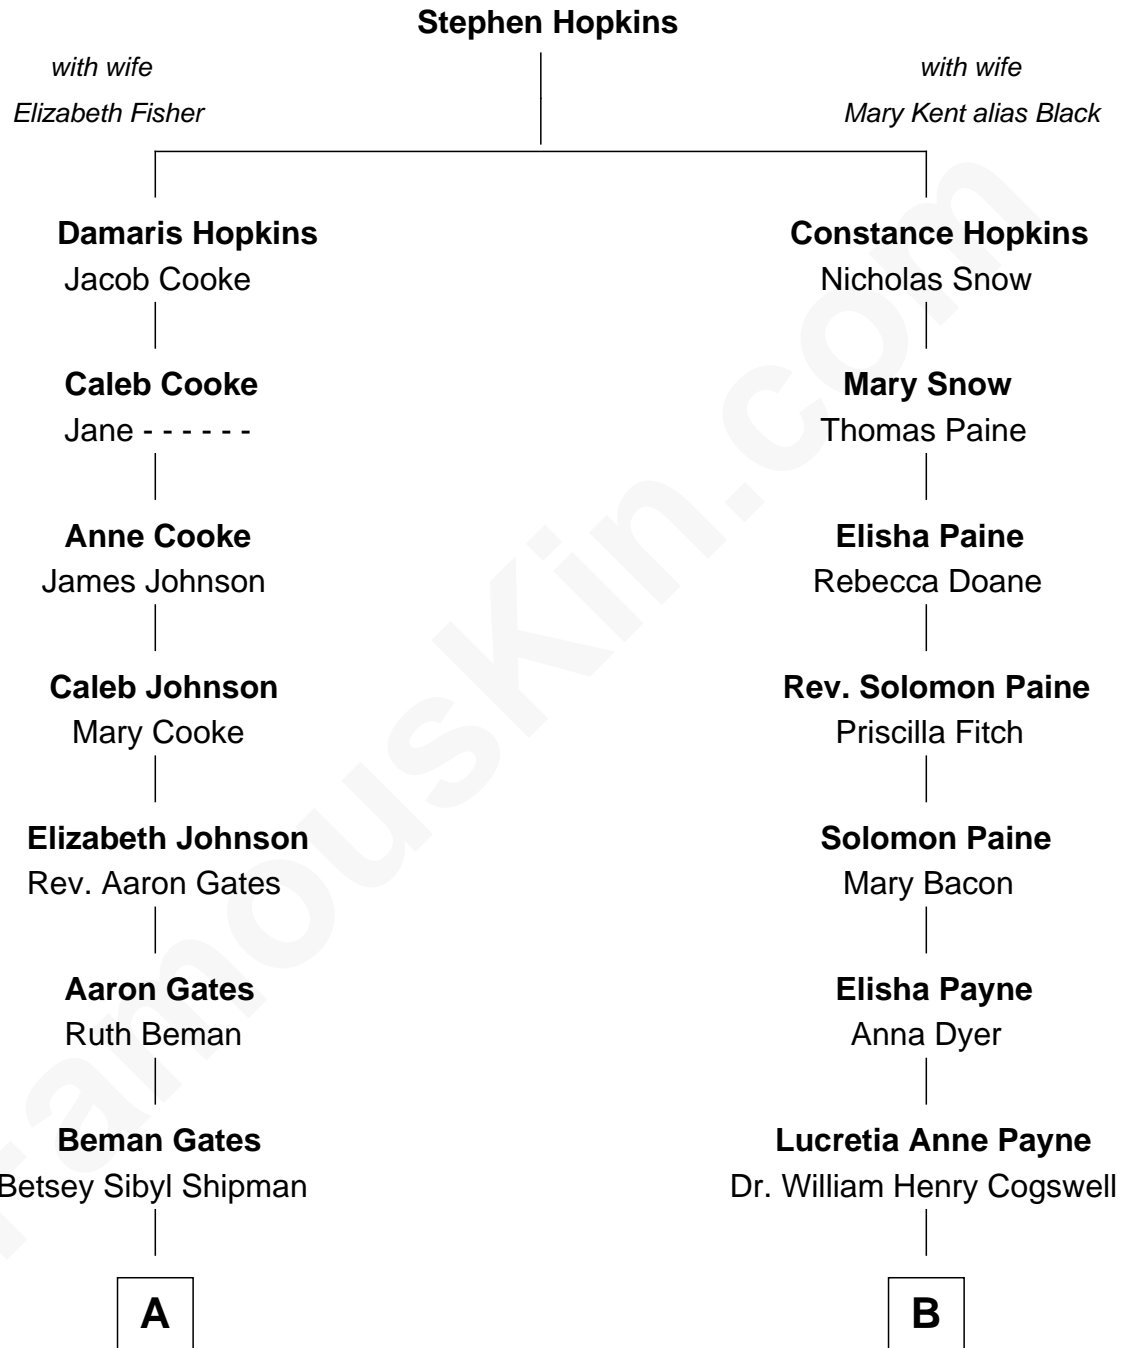

FamousKin.com Relationship Chart of

Charles Dawes

30th U.S. Vice-President

8th cousin 2 times removed of

Thomas Pynchon

American Novelist

A

Mary Beman Gates
Brig. Gen. Rufus R. Dawes

Charles Dawes
30th U.S. Vice-President

B

Annie Payne Cogswell
William Lyon Pynchon

William Henry Chichele Pynchon
Carrie Susan Moyses

Thomas Ruggles Pynchon
Catherine Frances Bennett

Thomas Pynchon
Novelist