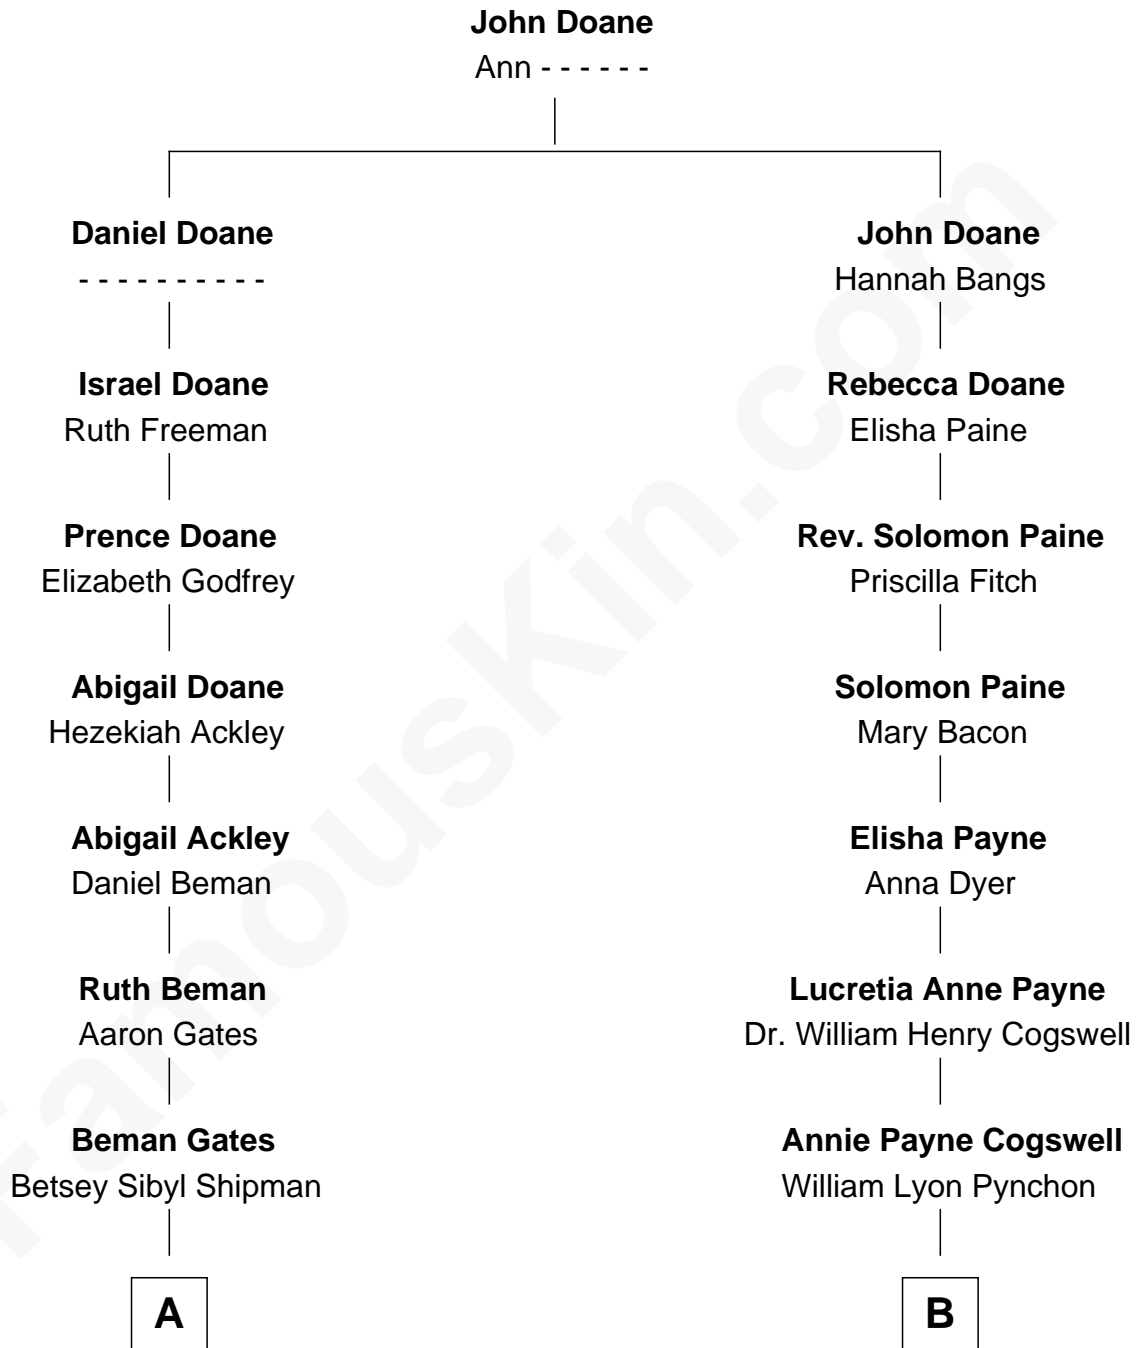

FamousKin.com Relationship Chart of

Charles Dawes

30th U.S. Vice-President

8th cousin 1 time removed of

Thomas Pynchon

American Novelist

A

Mary Beman Gates
Brig. Gen. Rufus R. Dawes

Charles Dawes
30th U.S. Vice-President

B

William Henry Chichele Pynchon
Carrie Susan Moyses

Thomas Ruggles Pynchon
Catherine Frances Bennett

Thomas Pynchon
Novelist

FamousKin.com