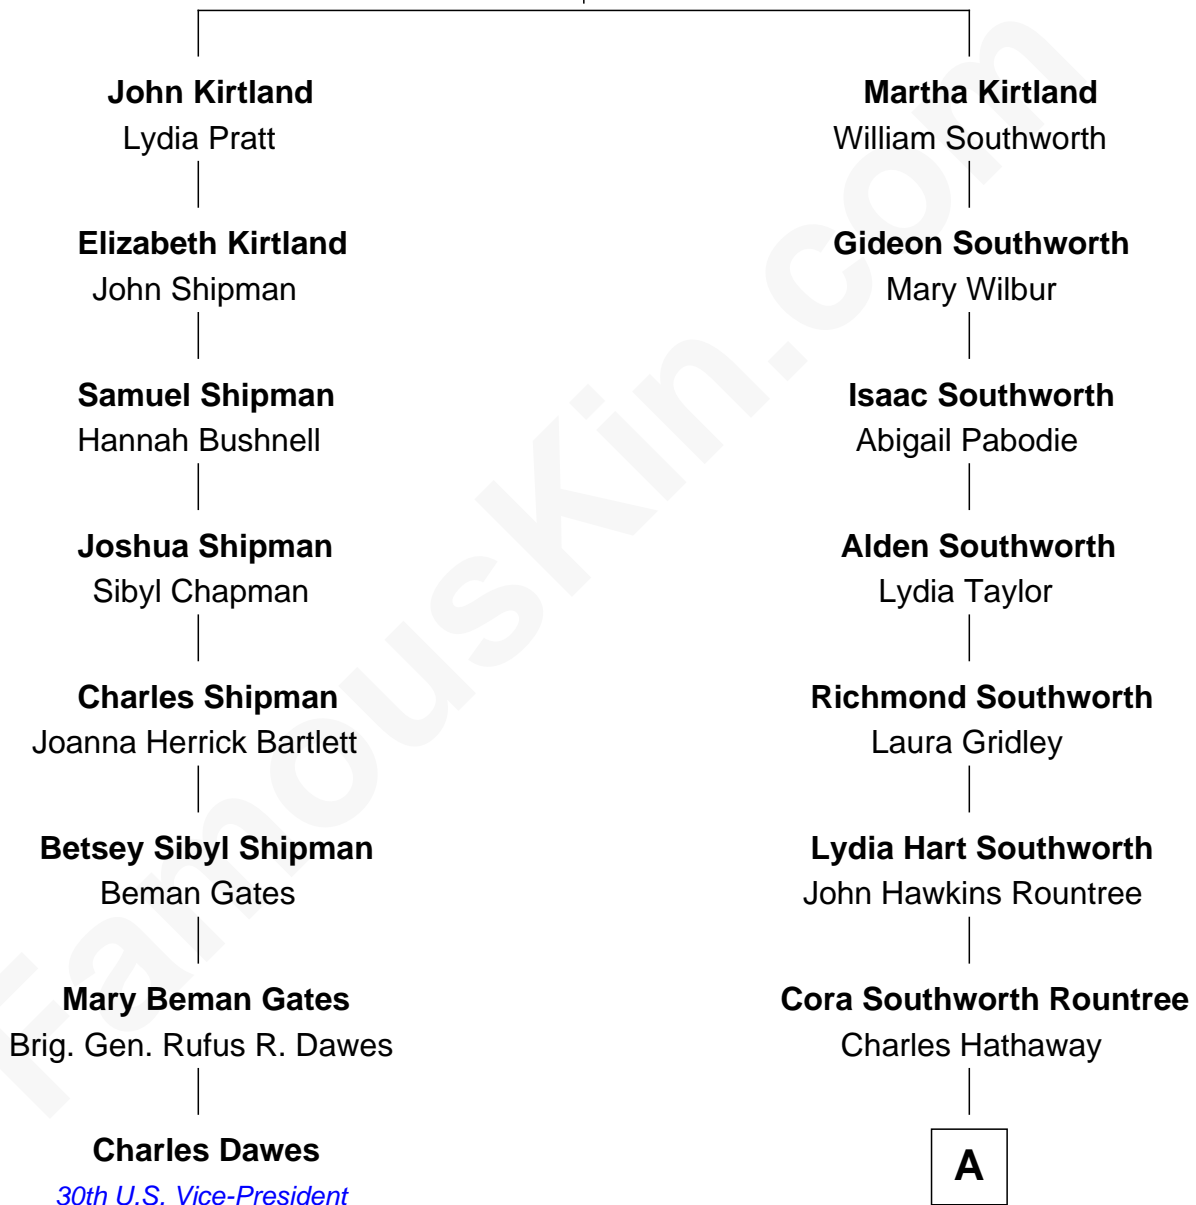

FamousKin.com Relationship Chart of

Charles Dawes

30th U.S. Vice-President

7th cousin 3 times removed of

Paget Brewster

TV Actress

Nathaniel Kirtland

Parnell - - - - -

A

Stewart Southworth Hathaway

Helen Viles

Valerie Hathaway

John Bechtel Tew

Hathaway Tew

Galen Brewster

Paget Brewster