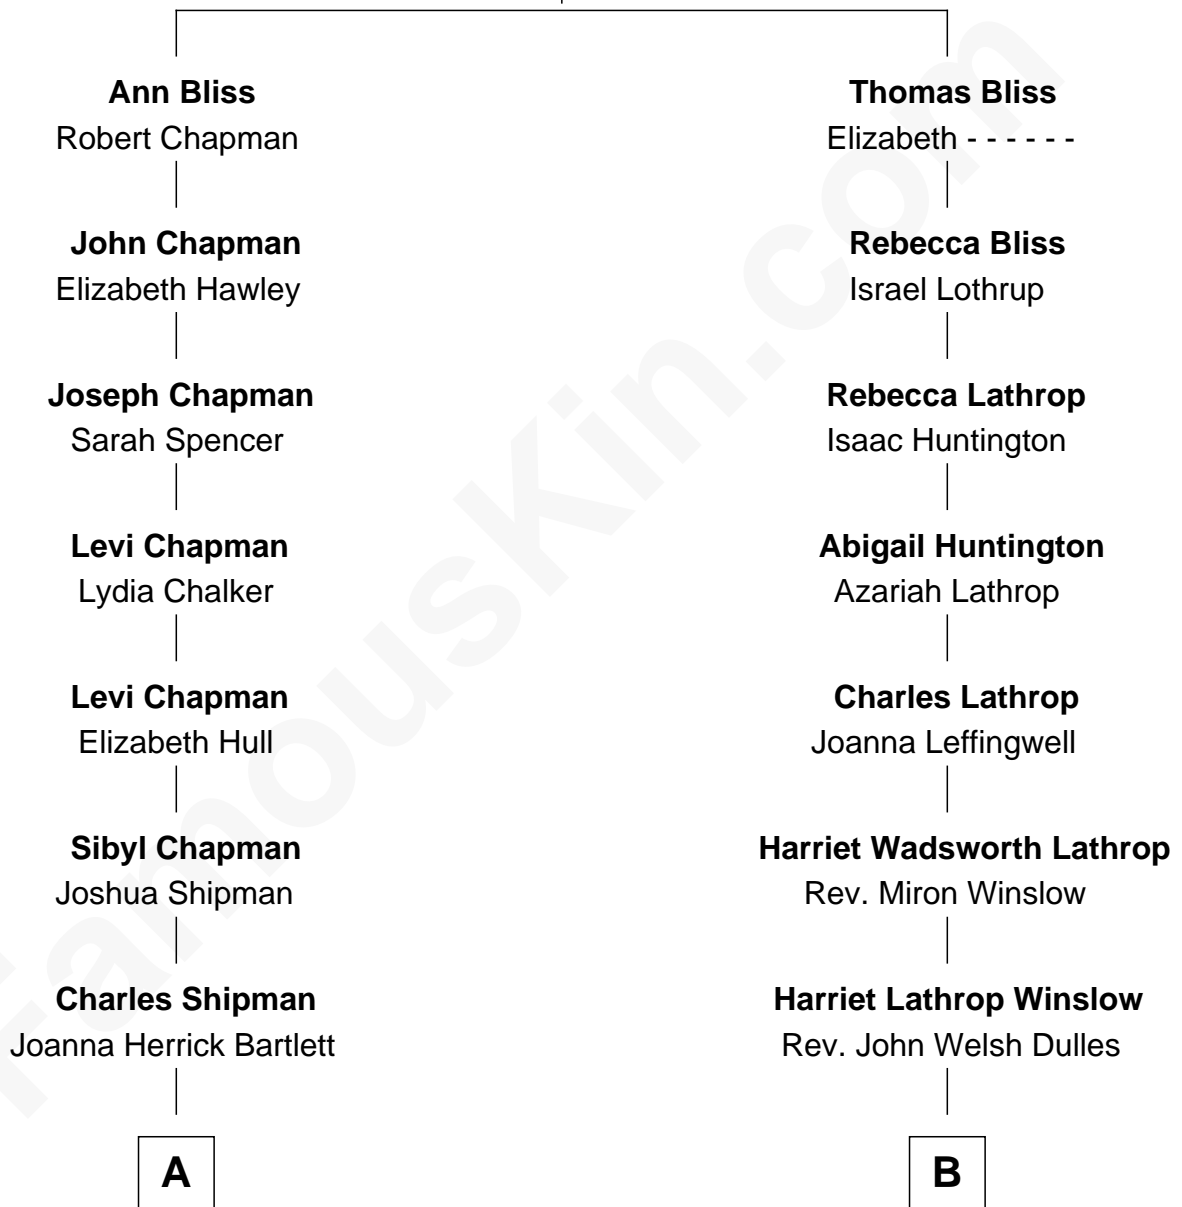

FamousKin.com Relationship Chart of

Charles Dawes

30th U.S. Vice-President

8th cousin 1 time removed of

Allen Dulles

5th Director of the C.I.A.

Thomas Bliss
Margaret Snowe

FamousKin.com