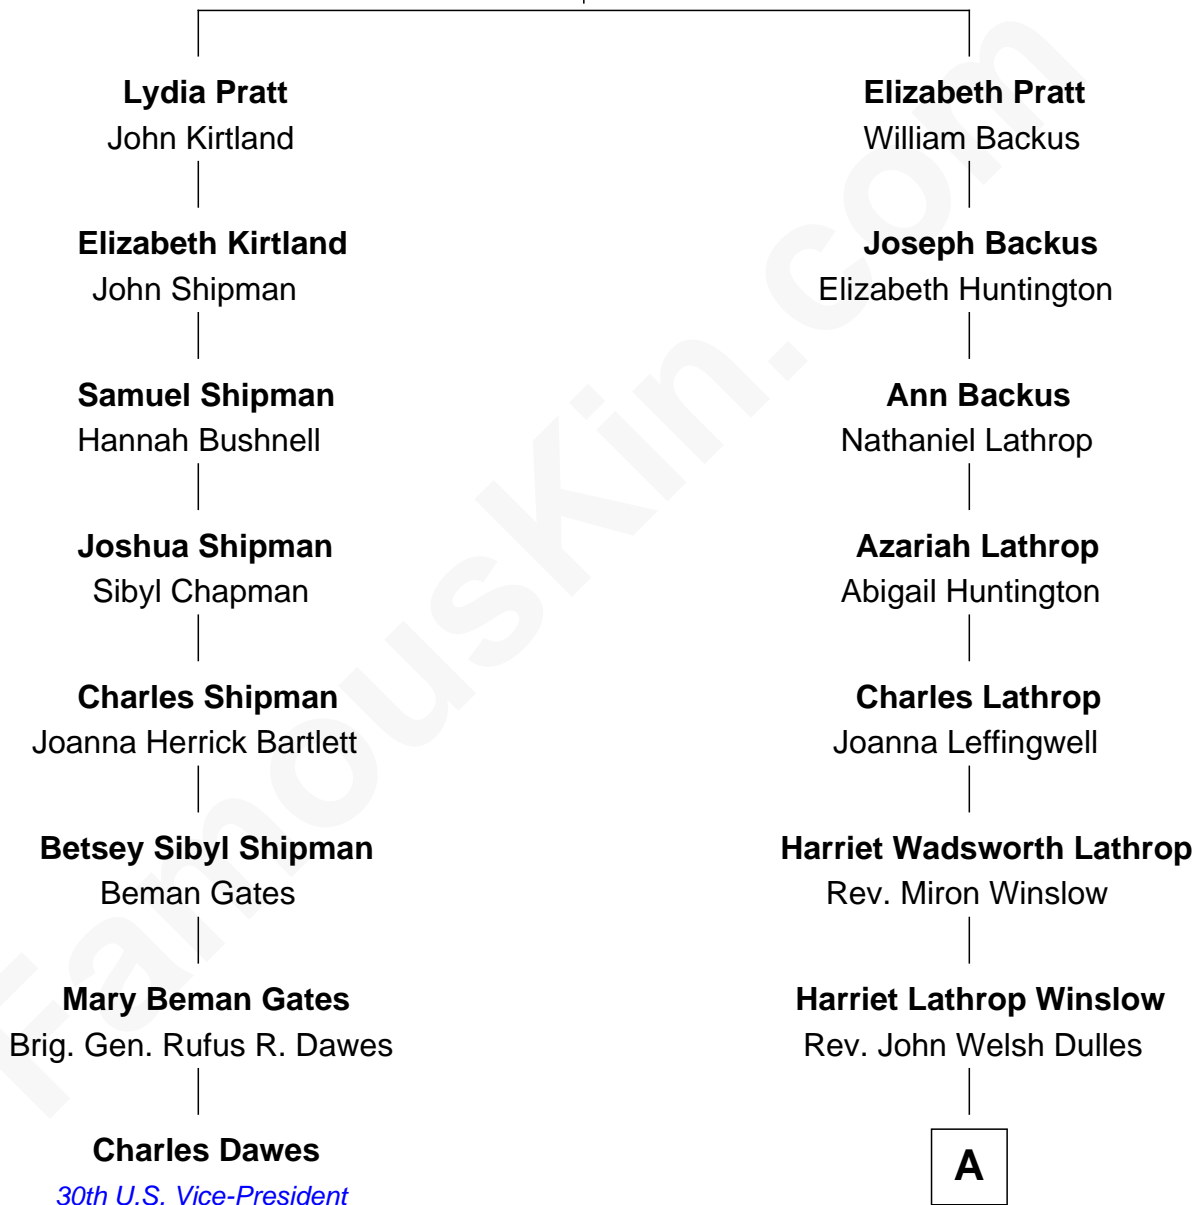

## Relationship Chart of

### Charles Dawes

*30th U.S. Vice-President*

7th cousin 1 time removed of

### John Foster Dulles

*52nd U.S. Secretary of State*

**William Pratt**  
Elizabeth Clark

**A**

Allen Macy Dulles

Edith Foster

John Foster Dulles

*52nd U.S. Secretary of State*