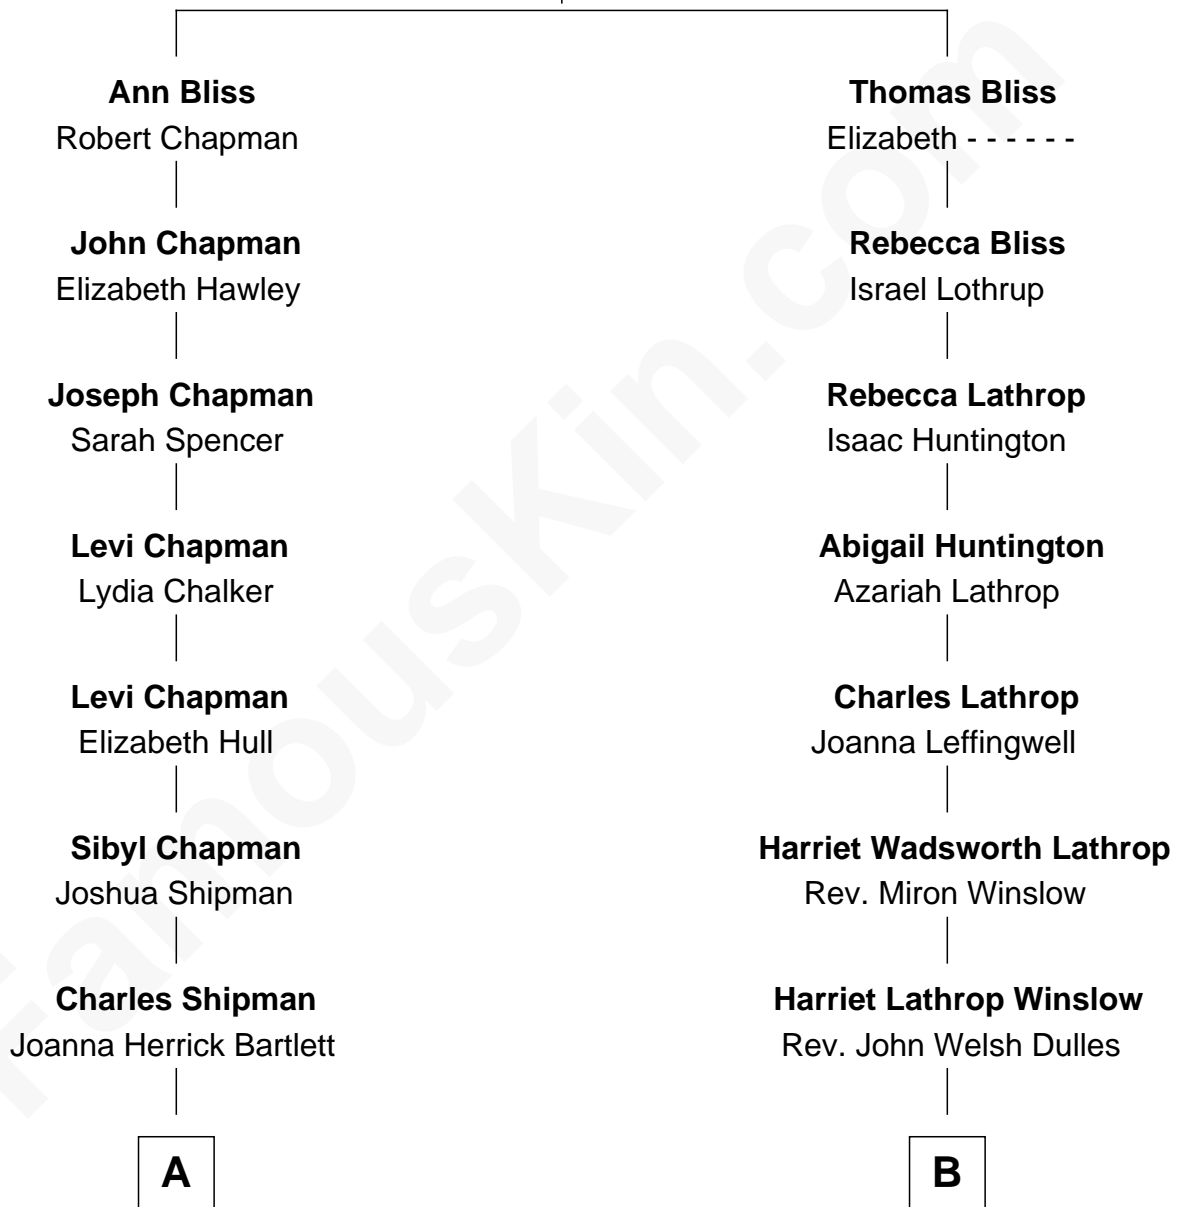

FamousKin.com Relationship Chart of

Charles Dawes

30th U.S. Vice-President

8th cousin 1 time removed of

John Foster Dulles

52nd U.S. Secretary of State

Thomas Bliss
Margaret Snowe

FamousKin.com