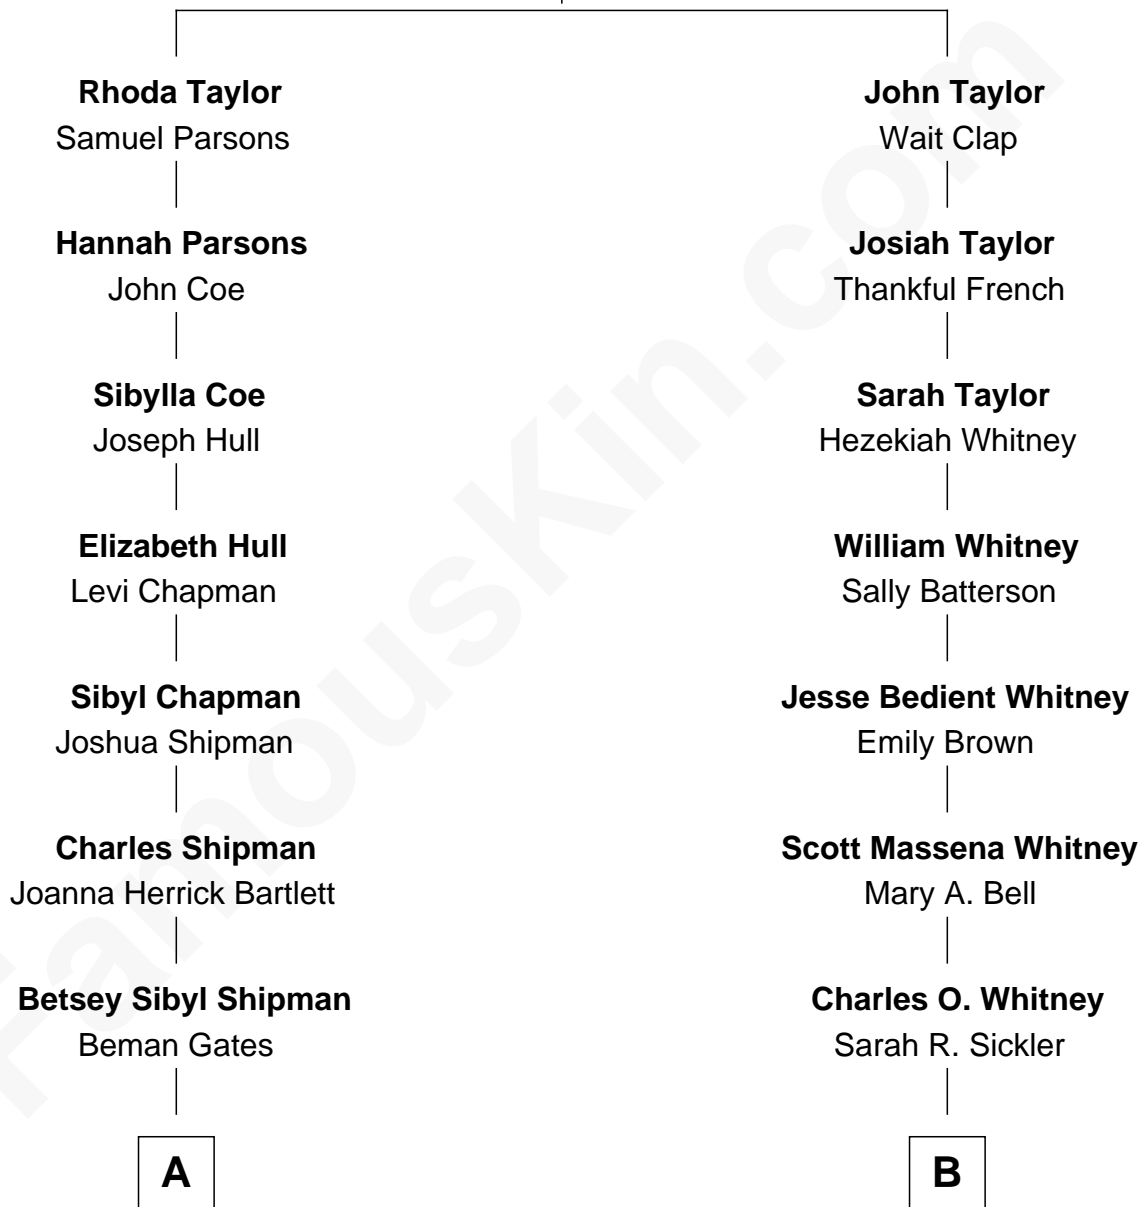

# FamousKin.com Relationship Chart of

**Charles Dawes**

*30th U.S. Vice-President*

8th cousin 1 time removed of

**Mike Huckabee**

*44th Governor of Arkansas*

**John Taylor**  
Thankful Woodward

**A**

**Mary Beman Gates**  
Brig. Gen. Rufus R. Dawes

**Charles Dawes**  
*30th U.S. Vice-President*

**B**

**Eva Lorena Whitney**  
William Thomas Elder

**Mae Elder**  
Dorsey Wiles Huckabee

**Mike Huckabee**  
*44th Governor of Arkansas*