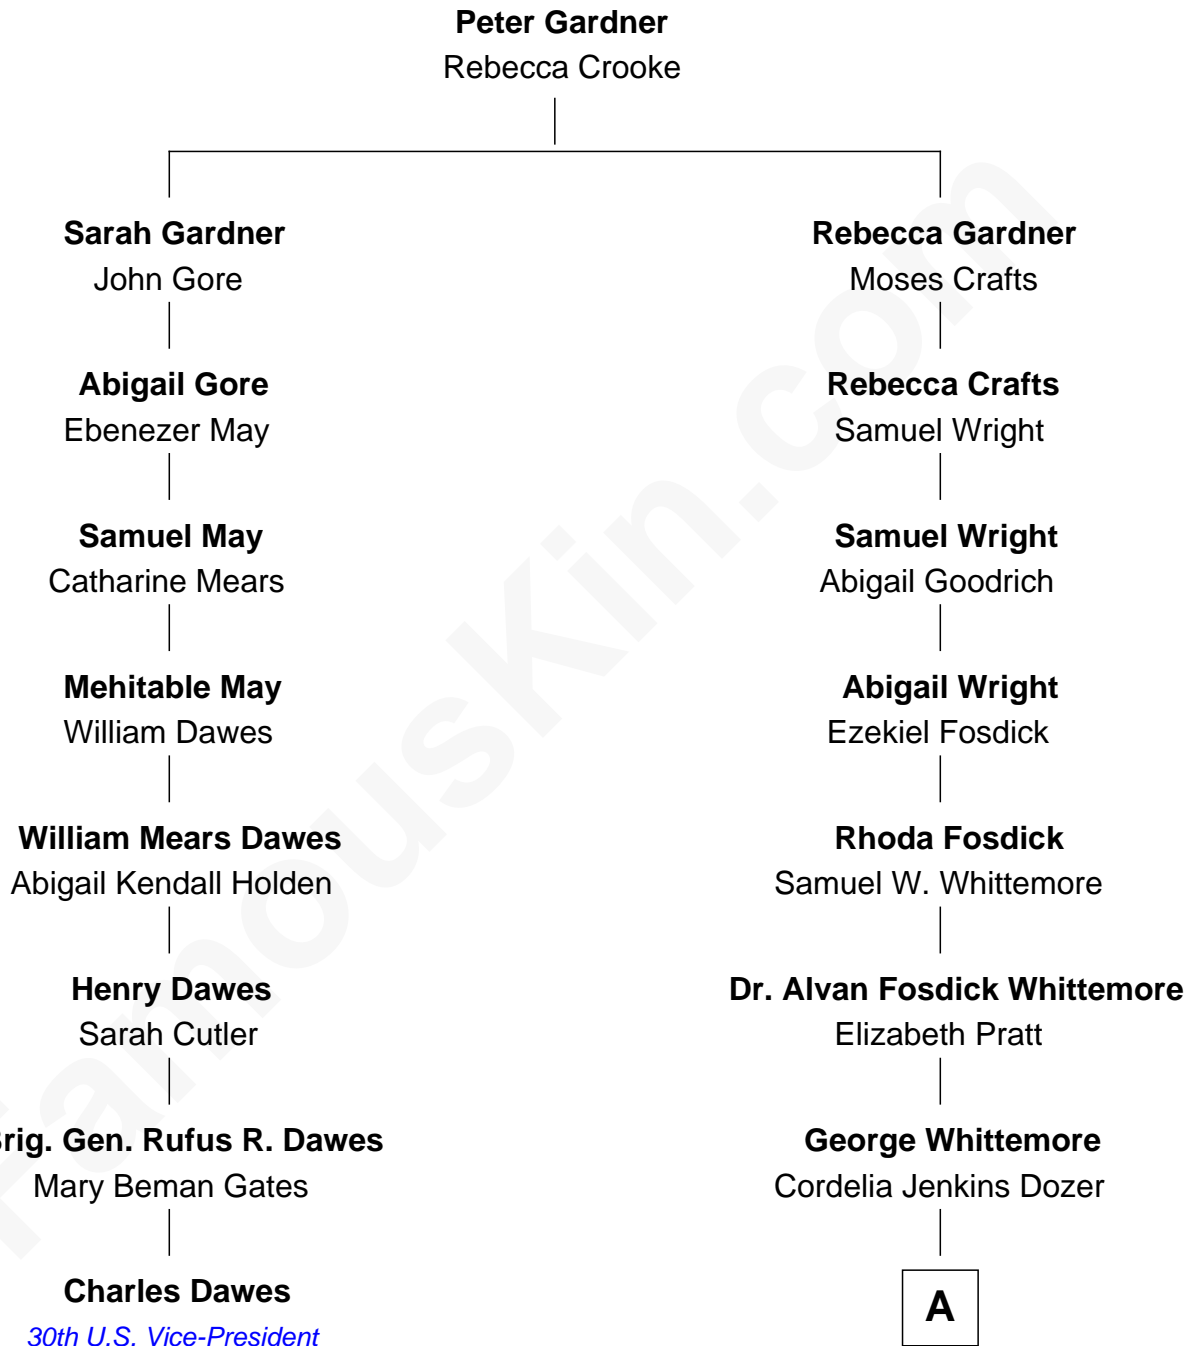

# FamousKin.com Relationship Chart of

**Charles Dawes**

*30th U.S. Vice-President*

7th cousin 4 times removed of

**Ellen DeGeneres**

*Comedienne and TV Personality*

**A**

**Mary Whittemore**

Joseph C. DeGeneres

**Alfred George DeGeneres**

Julia E. Billiu

**Elliot Everett DeGeneres**

Ruth Elodie Martin

**Elliot Everett DeGeneres**

Betty Jane Pfeffer

**Ellen DeGeneres**