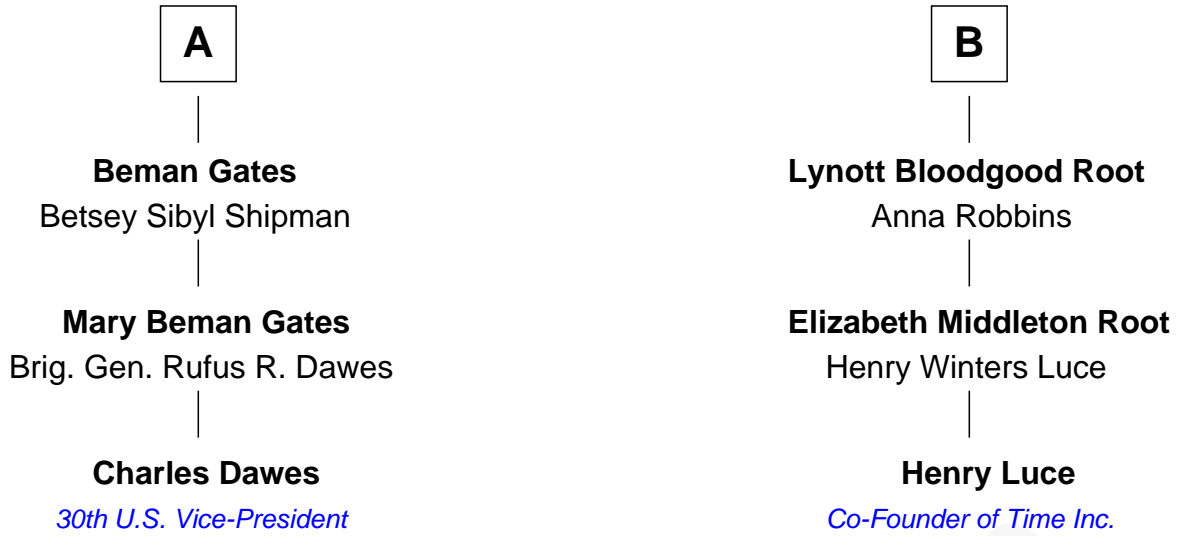

# FamousKin.com Relationship Chart of

**Charles Dawes**

30th U.S. Vice-President

9th cousin of

**Henry Luce**

Co-Founder of Time, Life, Fortune and Sports Illustrated magazines

**Thomas Kilbourn**

Frances Moody

FamousKin.com