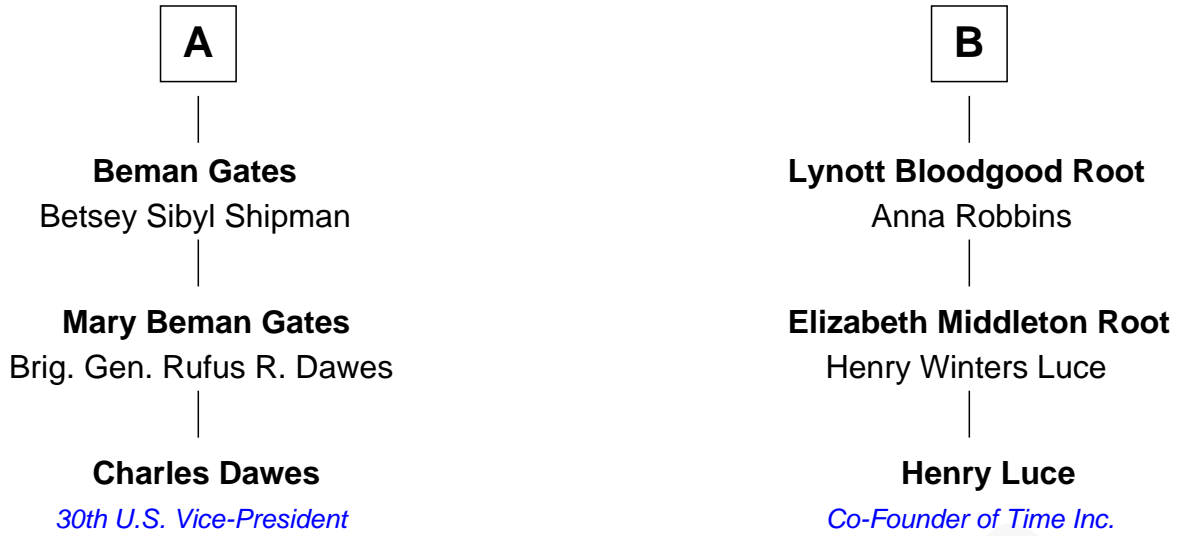

FamousKin.com Relationship Chart of

Charles Dawes

30th U.S. Vice-President

9th cousin of

Henry Luce

Co-Founder of Time, Life, Fortune and Sports Illustrated magazines

Gerard Spencer

Alice Whitbread

FamousKin.com