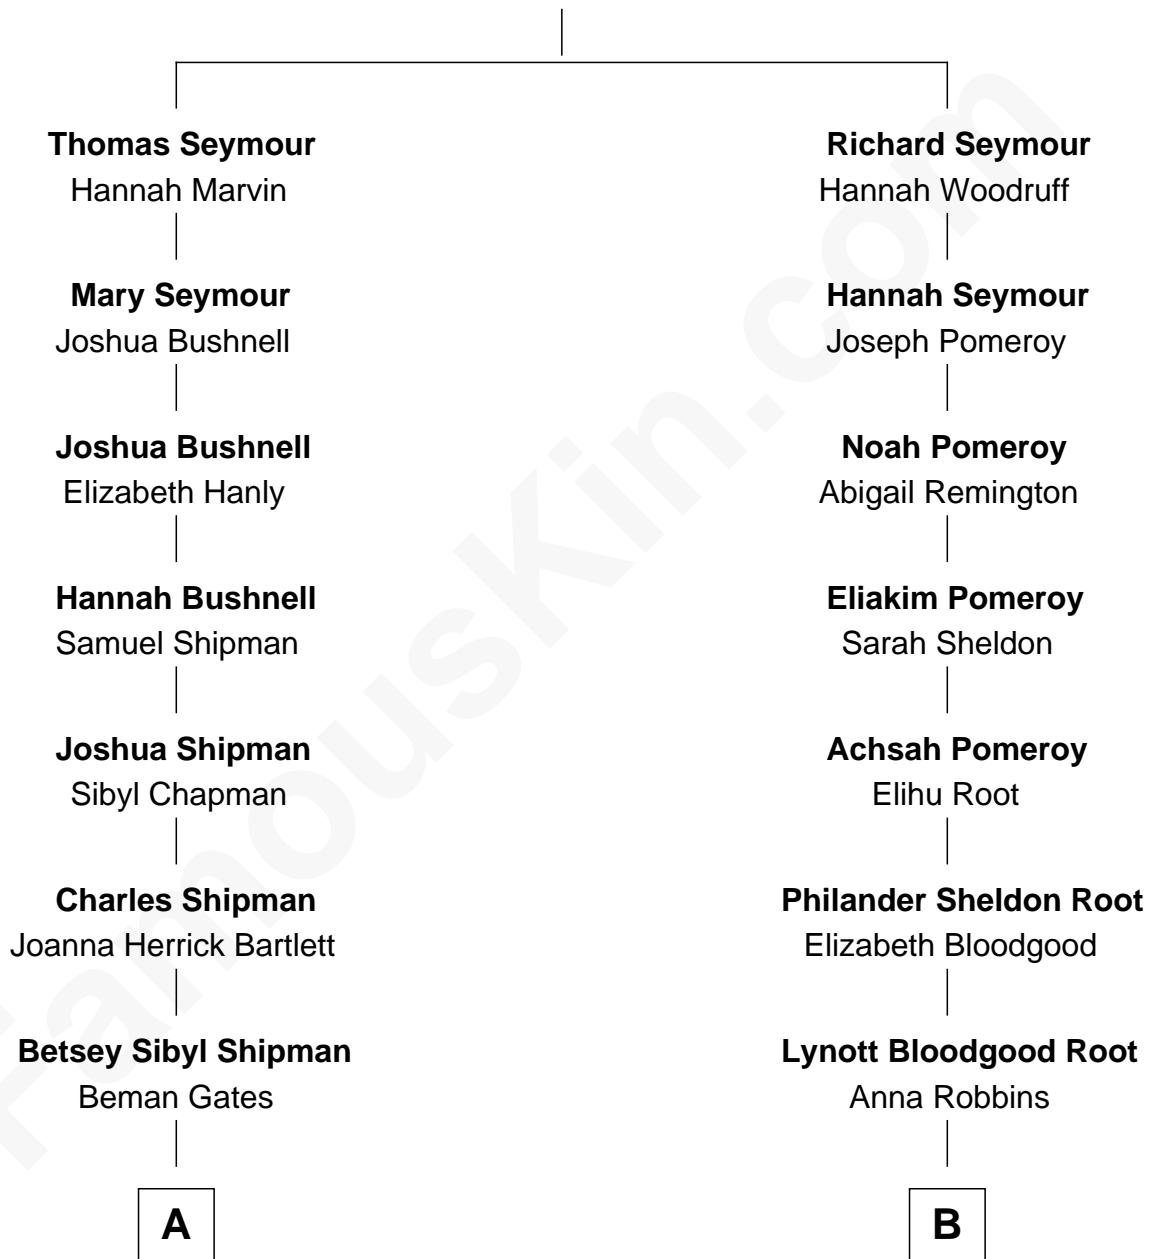

FamousKin.com Relationship Chart of

Charles Dawes

30th U.S. Vice-President

8th cousin of

Henry Luce

Co-Founder of Time, Life, Fortune and Sports Illustrated magazines

Richard Seymour

Mercy Ruscoe

A

Mary Beman Gates
Brig. Gen. Rufus R. Dawes

Charles Dawes
30th U.S. Vice-President

B

Elizabeth Middleton Root
Henry Winters Luce

Henry Luce
Co-Founder of Time Inc.

FamousKin.com