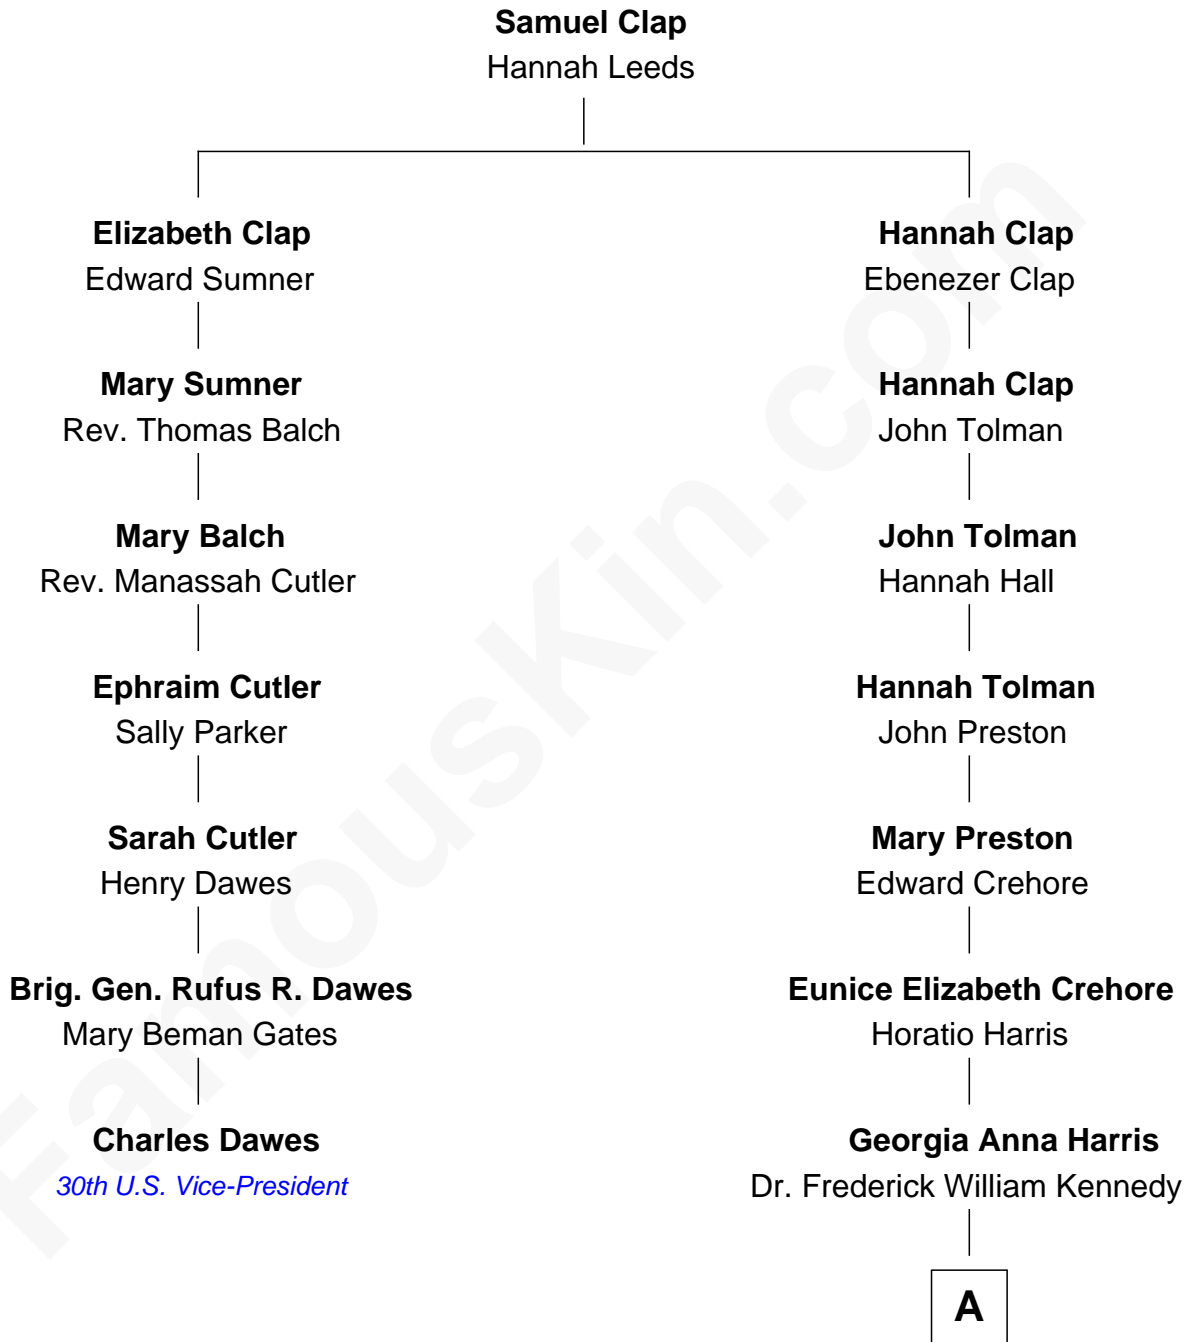

# FamousKin.com Relationship Chart of

**Charles Dawes**

*30th U.S. Vice-President*

6th cousin 2 times removed of

**George Kennedy**

*Movie Actor*

A

George Harris Kennedy