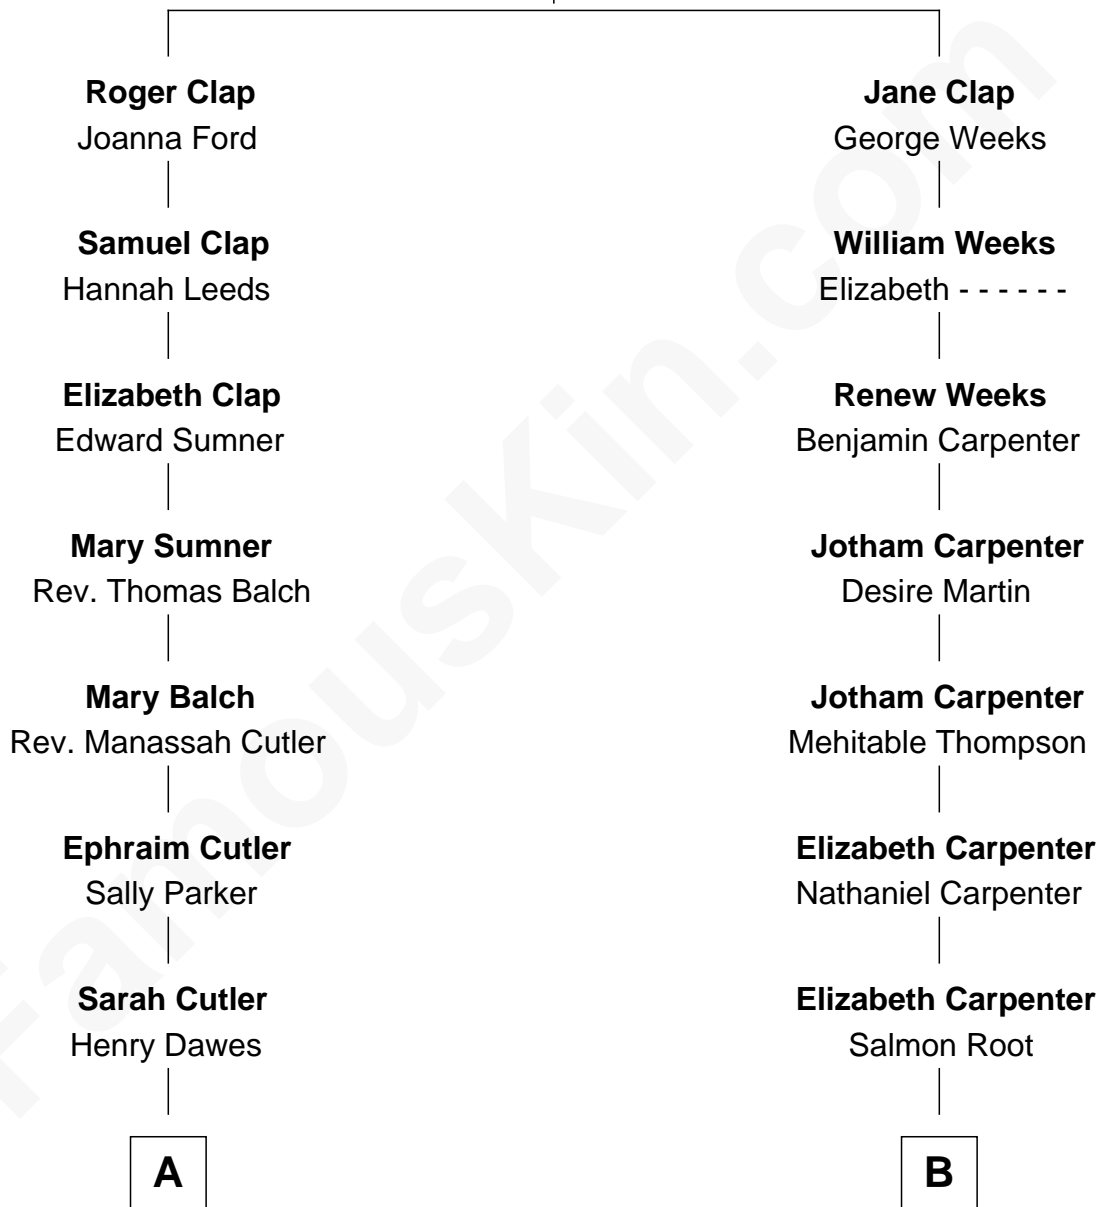

FamousKin.com Relationship Chart of

Charles Dawes

30th U.S. Vice-President

8th cousin of

John Wellborn Root

1893 Chicago Columbian Exposition Architect

William Clap
Joan Channon

FamousKin.com