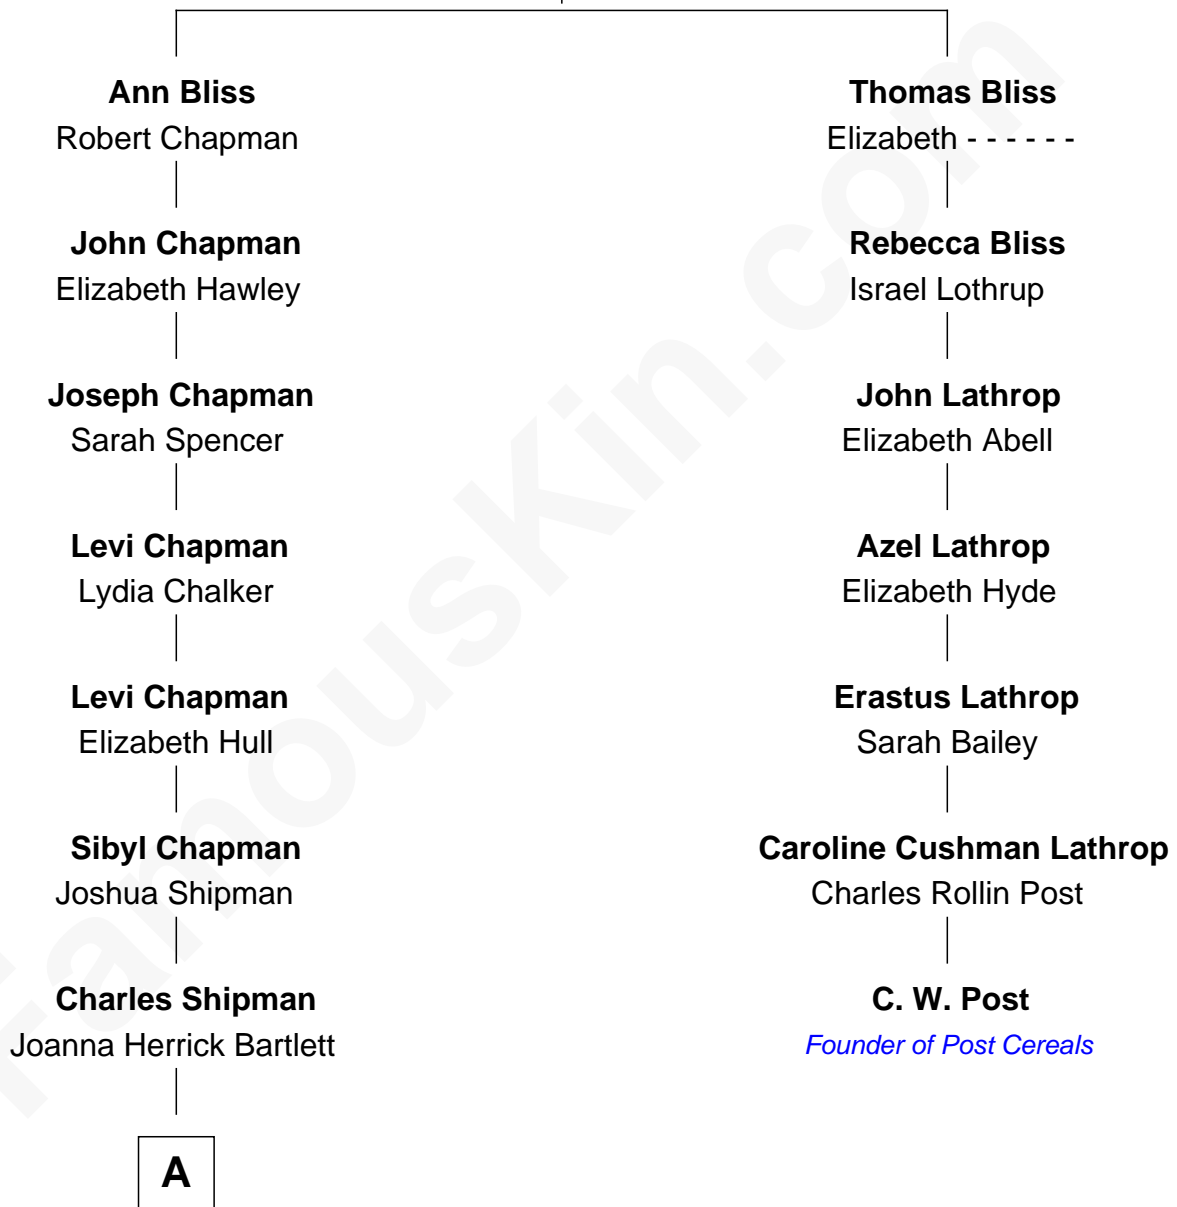

FamousKin.com Relationship Chart of

Charles Dawes

30th U.S. Vice-President

6th cousin 3 times removed of

C. W. Post

Founder of Post Cereals

Thomas Bliss
Margaret Snowe

A

Betsey Sibyl Shipman

Beman Gates

Mary Beman Gates

Brig. Gen. Rufus R. Dawes

Charles Dawes

30th U.S. Vice-President

FamousKin.com