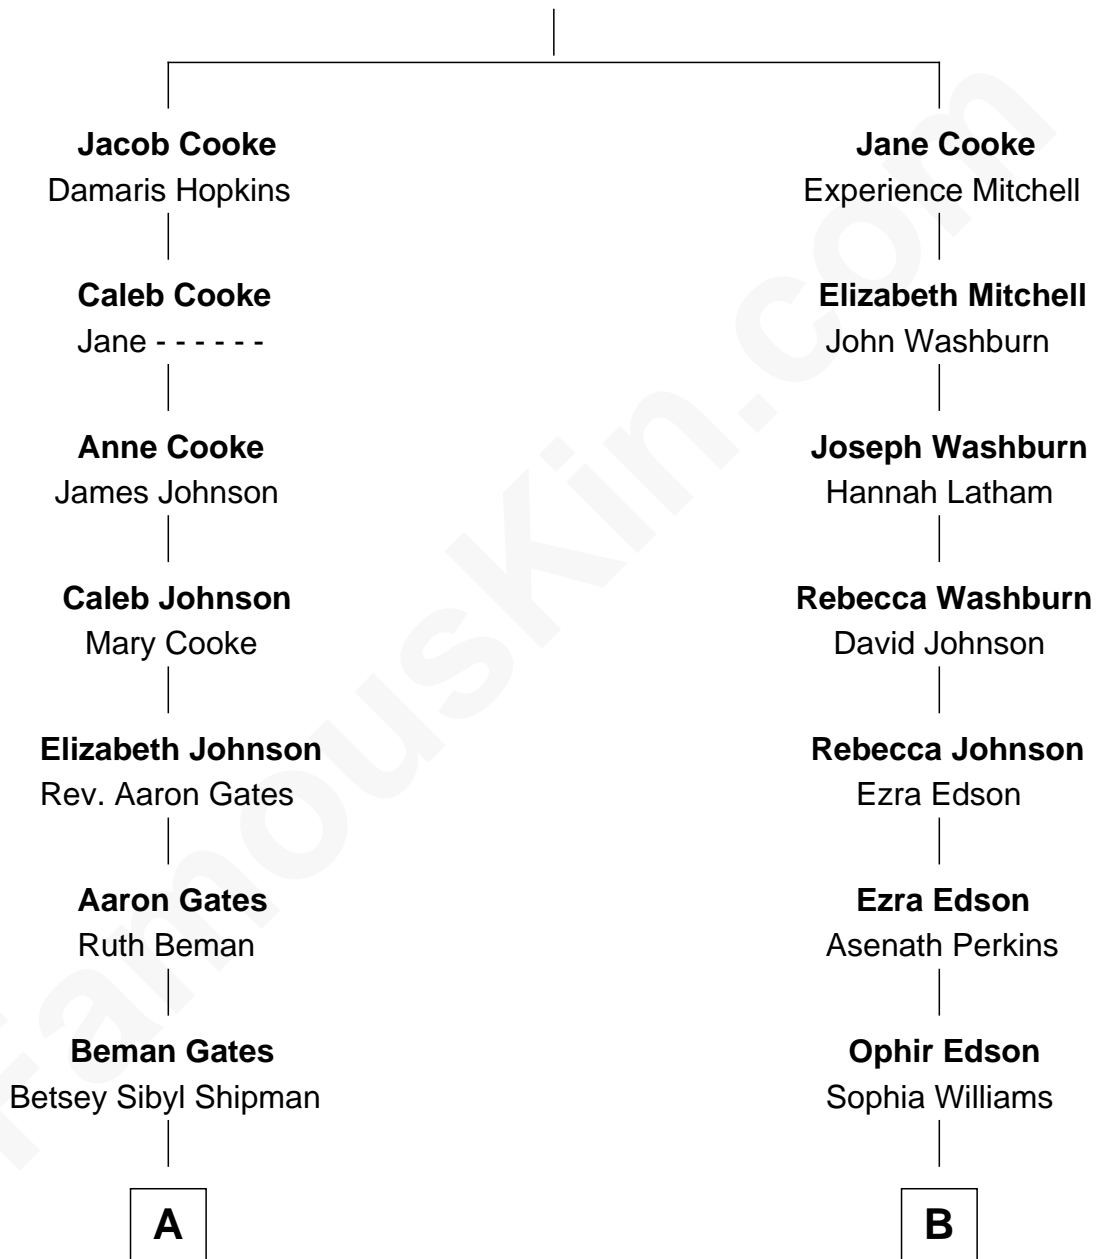

# FamousKin.com Relationship Chart of

**Charles Dawes**

*30th U.S. Vice-President*

8th cousin 2 times removed of

**Pete Seeger**

*American Folk Singer*

**Francis Cooke**  
Hester le Mahieu

**A**

**Mary Beman Gates**  
Brig. Gen. Rufus R. Dawes

**Charles Dawes**  
*30th U.S. Vice-President*

**B**

**Cyrus Edson**  
Martha Davidson Nelson

**John Tracey Edson**  
Winona de Clyver Charlier

**Constance de Clyver Edson**  
Charles Louis Seeger

**Pete Seeger**  
*American Folk Singer*

FamousKin.com