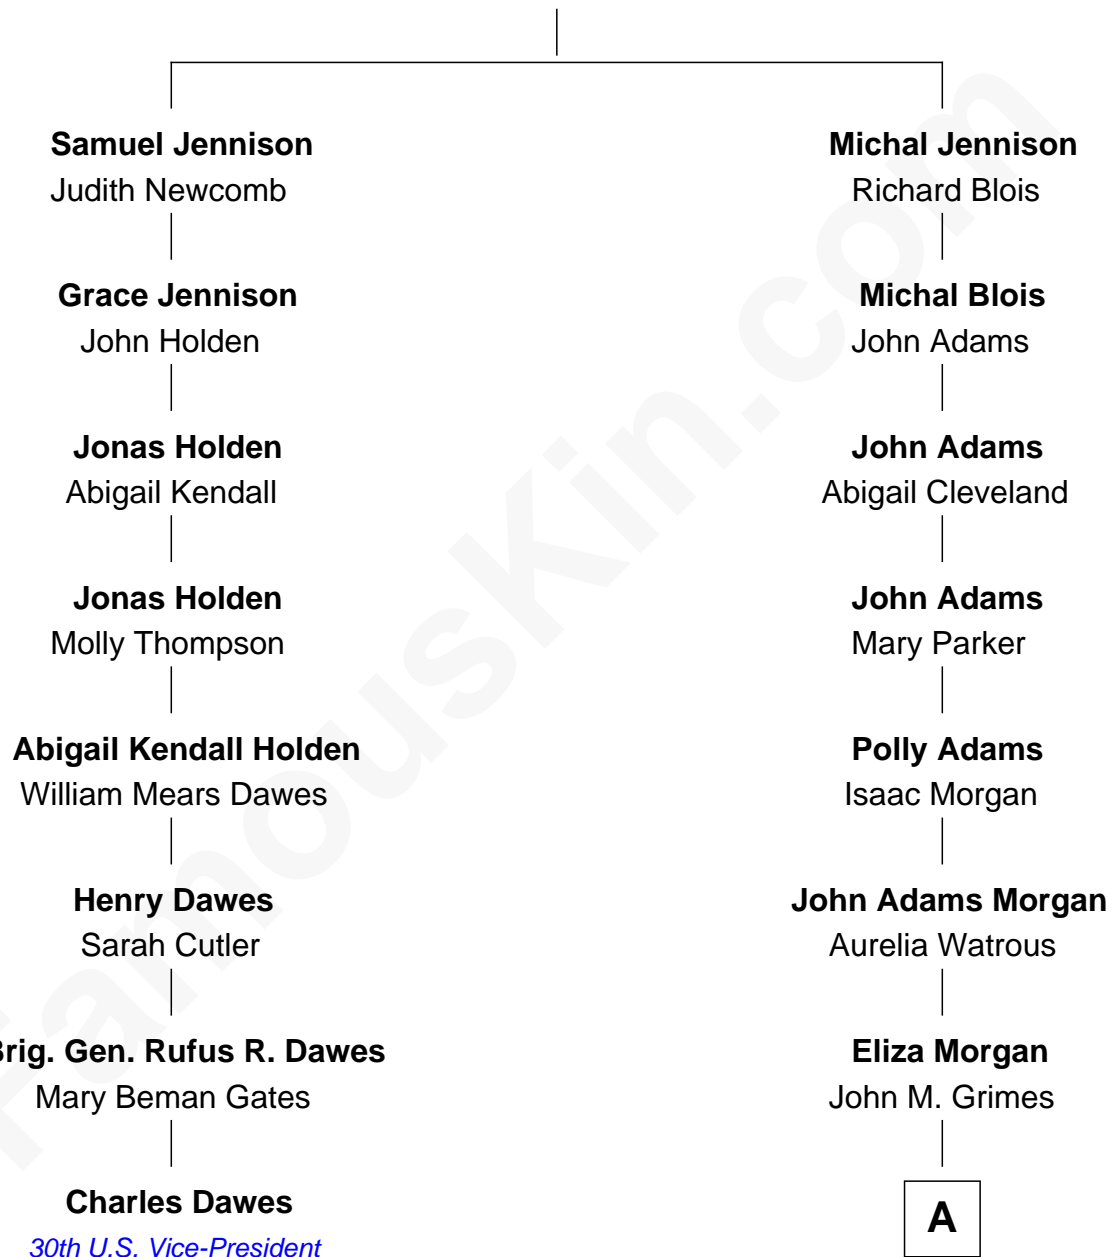

# FamousKin.com Relationship Chart of

**Charles Dawes**

*30th U.S. Vice-President*

7th cousin 4 times removed of

**Linda Hamilton**

*TV and Movie Actress*

**Robert Jennison**

Grace - - - - -

**A**

**Aurelia Morgan Grimes**

Stephen P. Holt

**Taylor Holt**

Frances Kyle

**Dr. Richard Huckstep Holt**

Mildred Alberta Derby

**Barbara Kyle Holt**