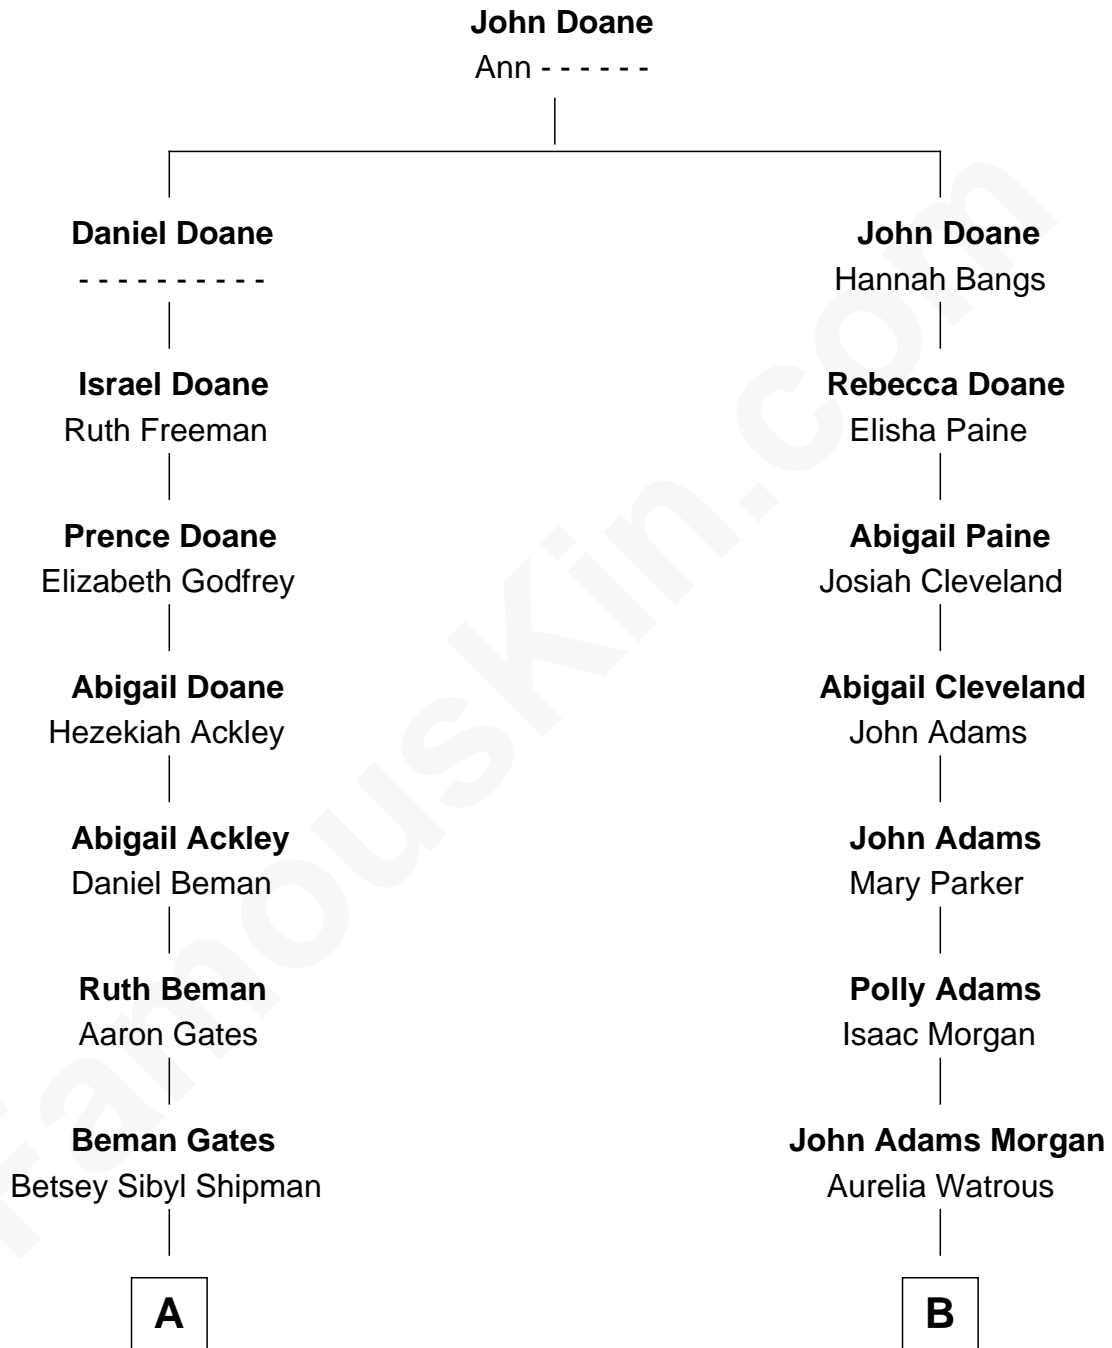

FamousKin.com Relationship Chart of

Charles Dawes

30th U.S. Vice-President

8th cousin 4 times removed of

Linda Hamilton

TV and Movie Actress

A

Mary Beman Gates
Brig. Gen. Rufus R. Dawes

Charles Dawes
30th U.S. Vice-President

B

Eliza Morgan
John M. Grimes

Aurelia Morgan Grimes
Stephen P. Holt

Taylor Holt
Frances Kyle

Dr. Richard Huckstep Holt
Mildred Alberta Derby

Barbara Kyle Holt
Dr. Carroll Stanford Hamilton

Linda Hamilton
TV and Movie Actress