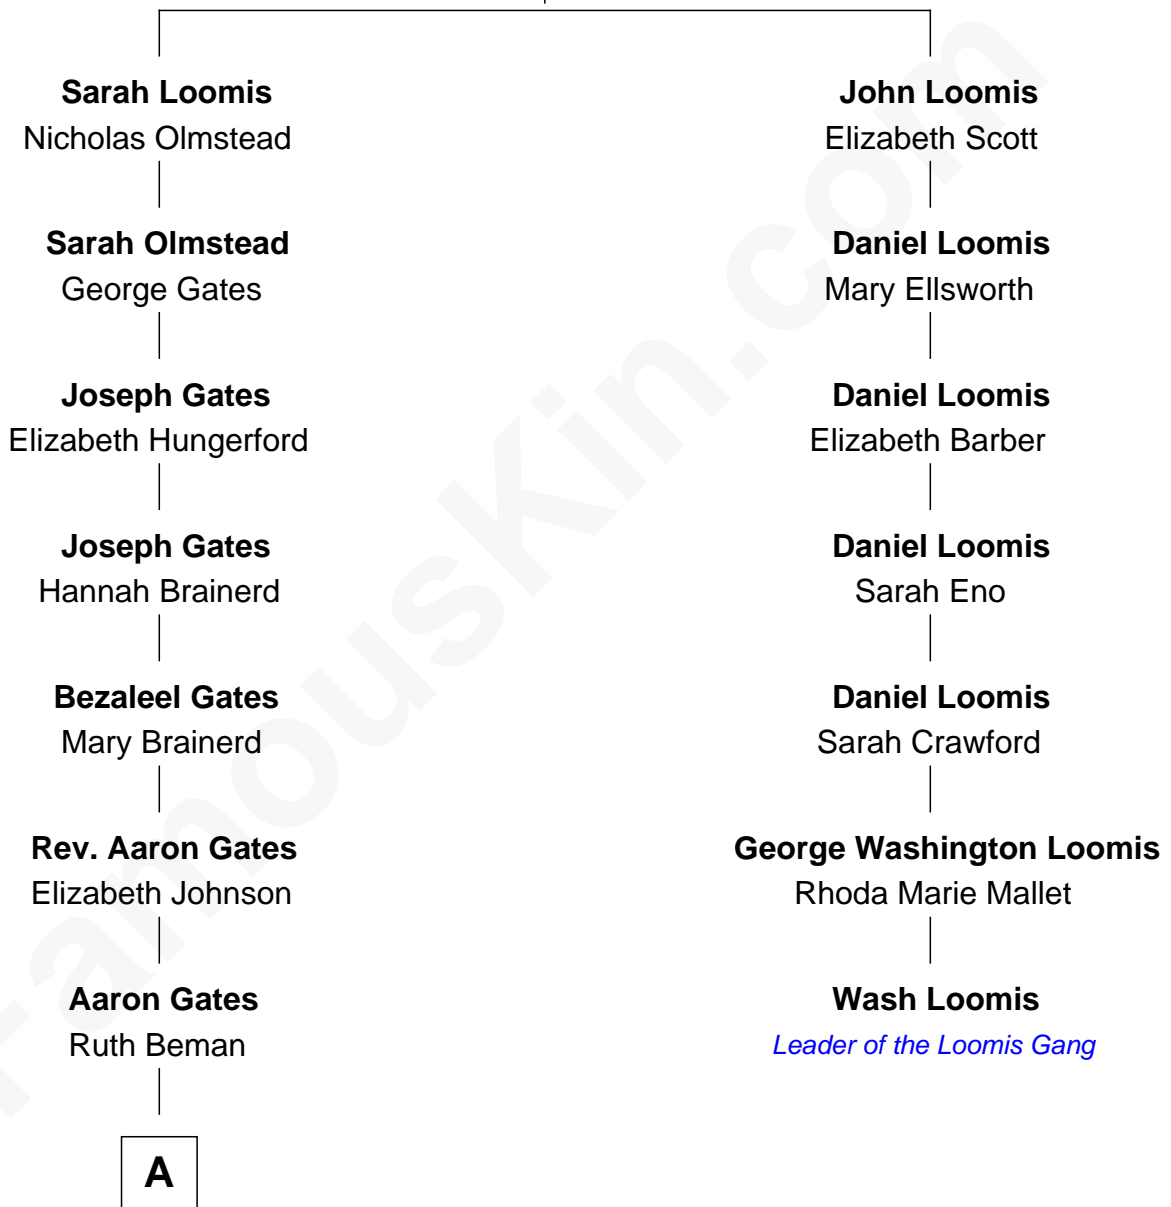

FamousKin.com Relationship Chart of

Charles Dawes

30th U.S. Vice-President

6th cousin 3 times removed of

Wash Loomis

Leader of the Loomis Gang

Joseph Loomis

Mary White

A

Beman Gates
Betsey Sibyl Shipman

Mary Beman Gates
Brig. Gen. Rufus R. Dawes

Charles Dawes
30th U.S. Vice-President

FamousKin.com