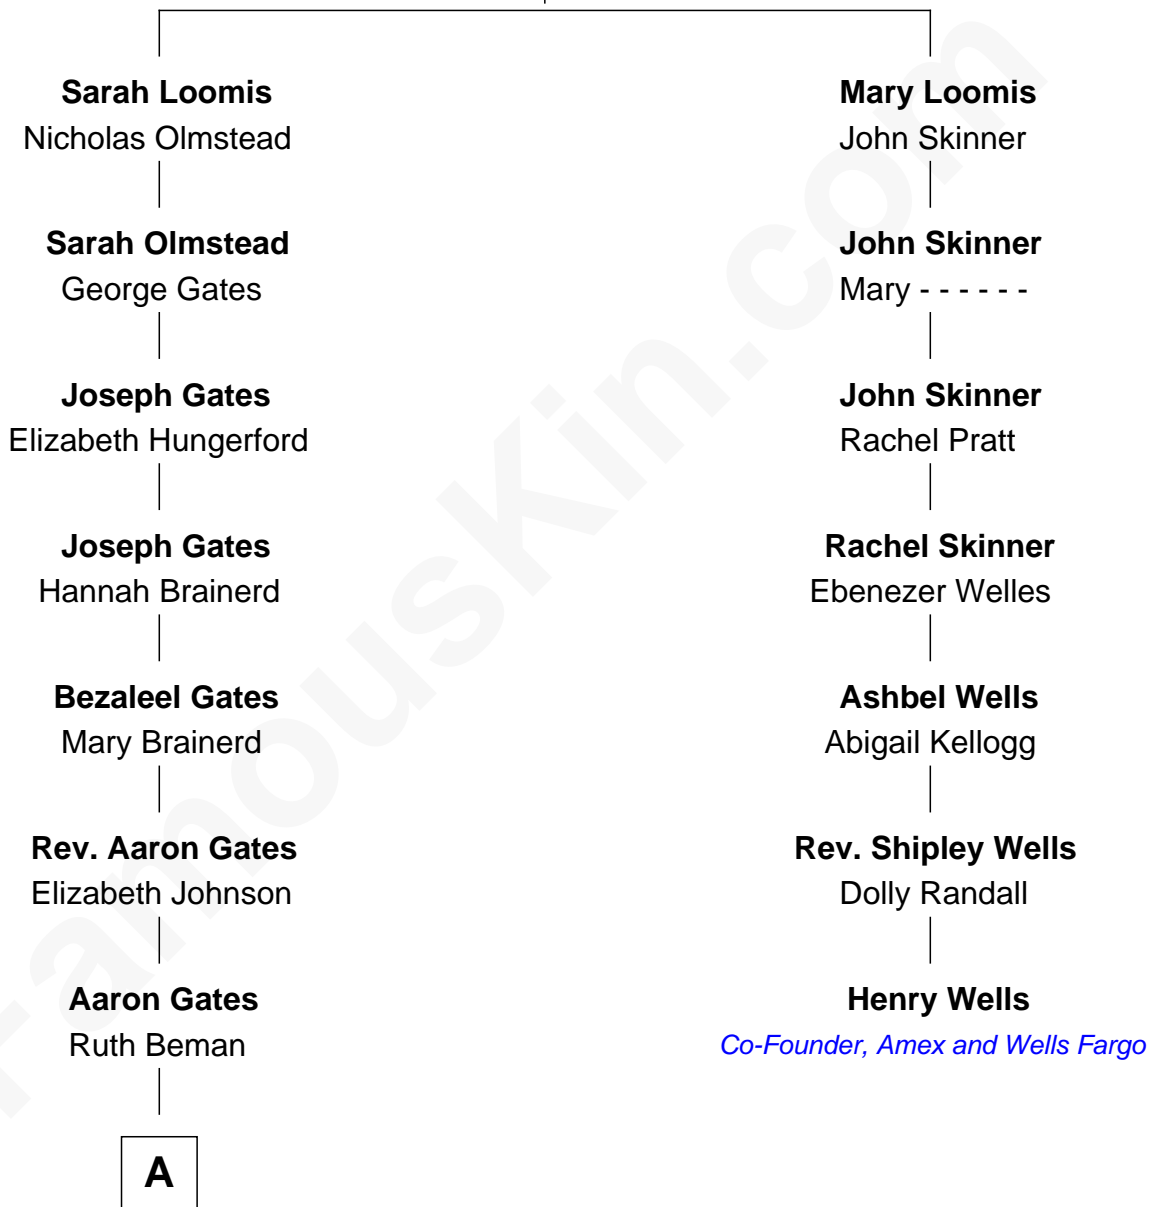

# FamousKin.com Relationship Chart of

**Charles Dawes**

*30th U.S. Vice-President*

6th cousin 3 times removed of

**Henry Wells**

*Co-Founder of American Express and Wells Fargo and Co.*

**Joseph Loomis**

Mary White

**A**

—  
**Beman Gates**  
Betsey Sibyl Shipman

—  
**Mary Beman Gates**  
Brig. Gen. Rufus R. Dawes

—  
**Charles Dawes**  
*30th U.S. Vice-President*

FamousKin.com