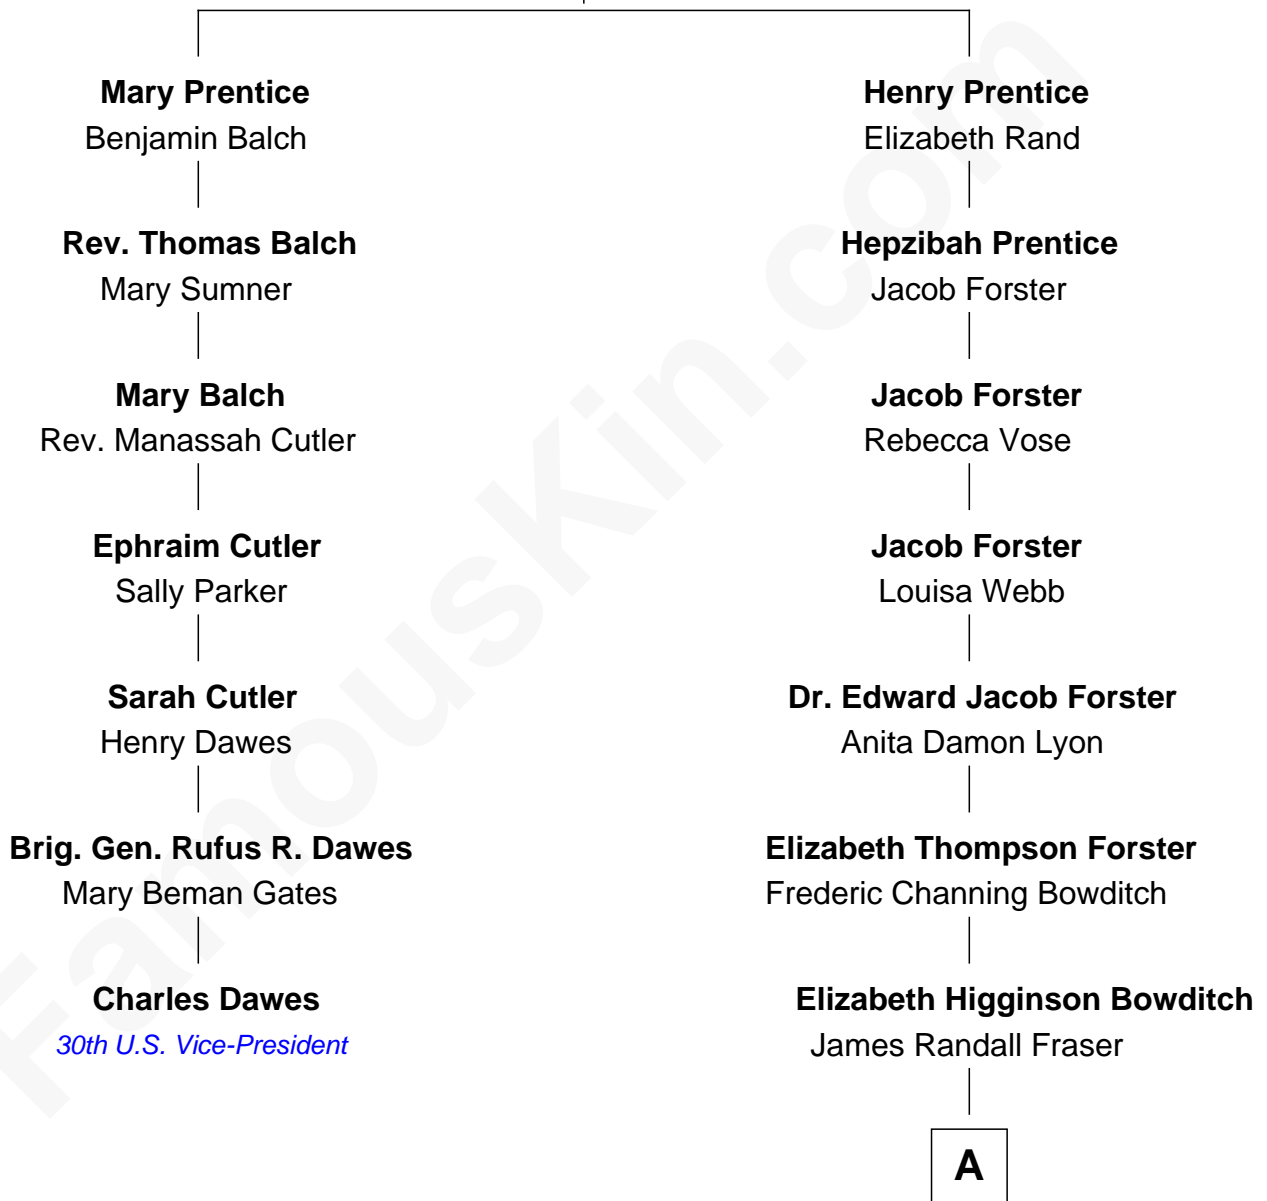

FamousKin.com Relationship Chart of

Charles Dawes

30th U.S. Vice-President

6th cousin 2 times removed of

James Spader

TV and Movie Actor

Solomon Prentice

Hepzibah Dunn

A

Jean Fraser
Stoddard Greenwood Spader

James Spader
TV and Movie Actor

FamousKin.com