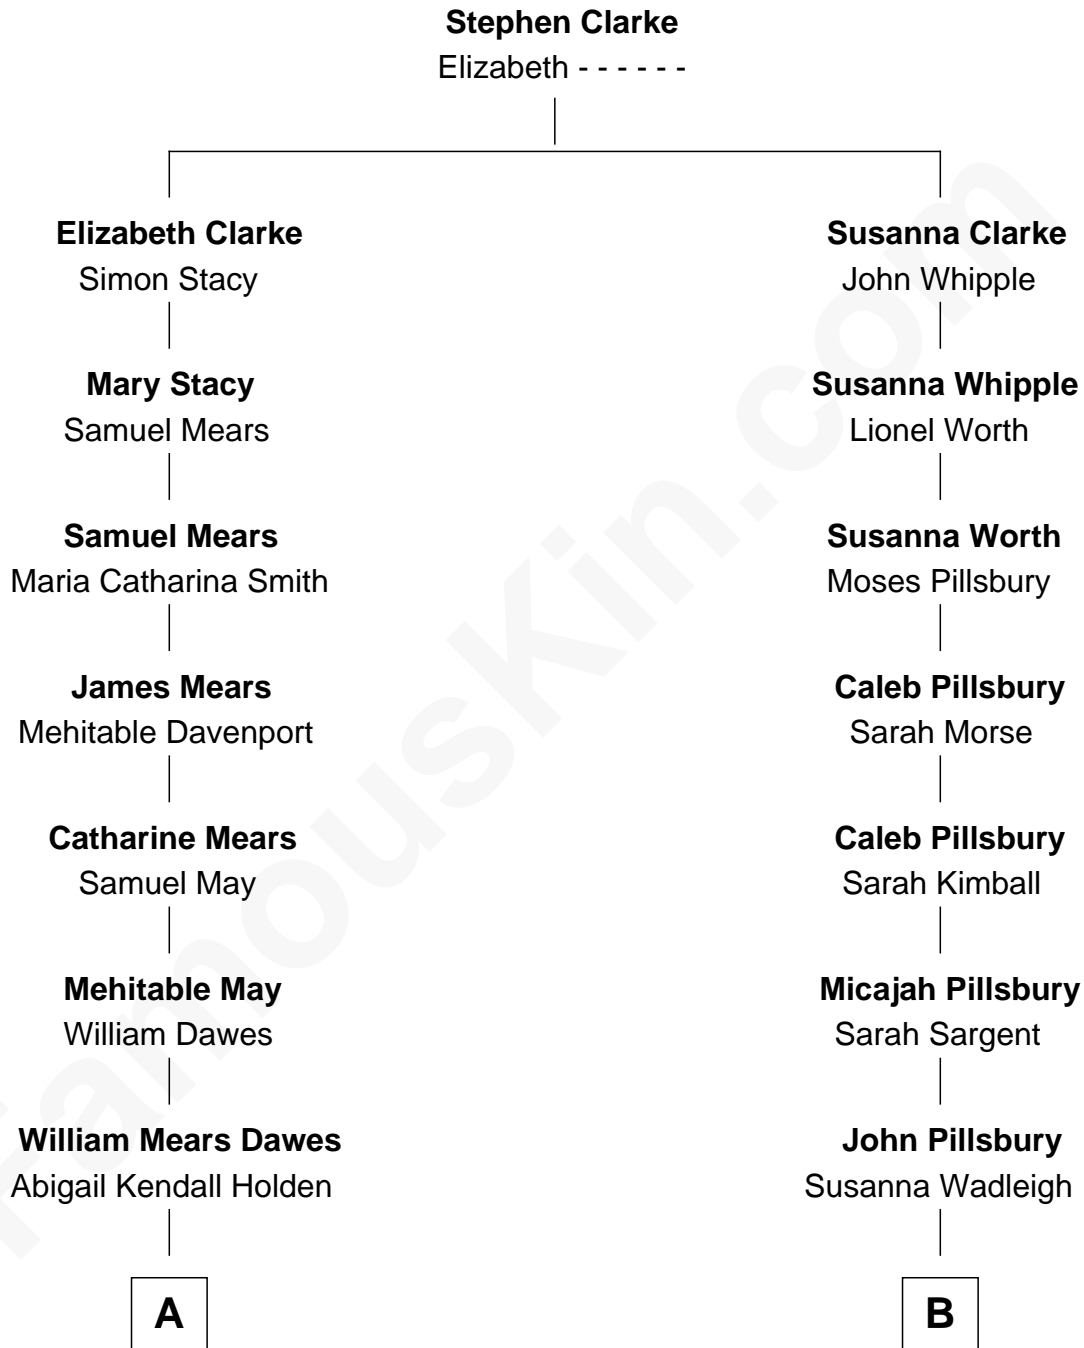

FamousKin.com Relationship Chart of

Charles Dawes

30th U.S. Vice-President

8th cousin 1 time removed of

Charles A. Pillsbury

Co-Founder of C.A. Pillsbury Co.

FamousKin.com