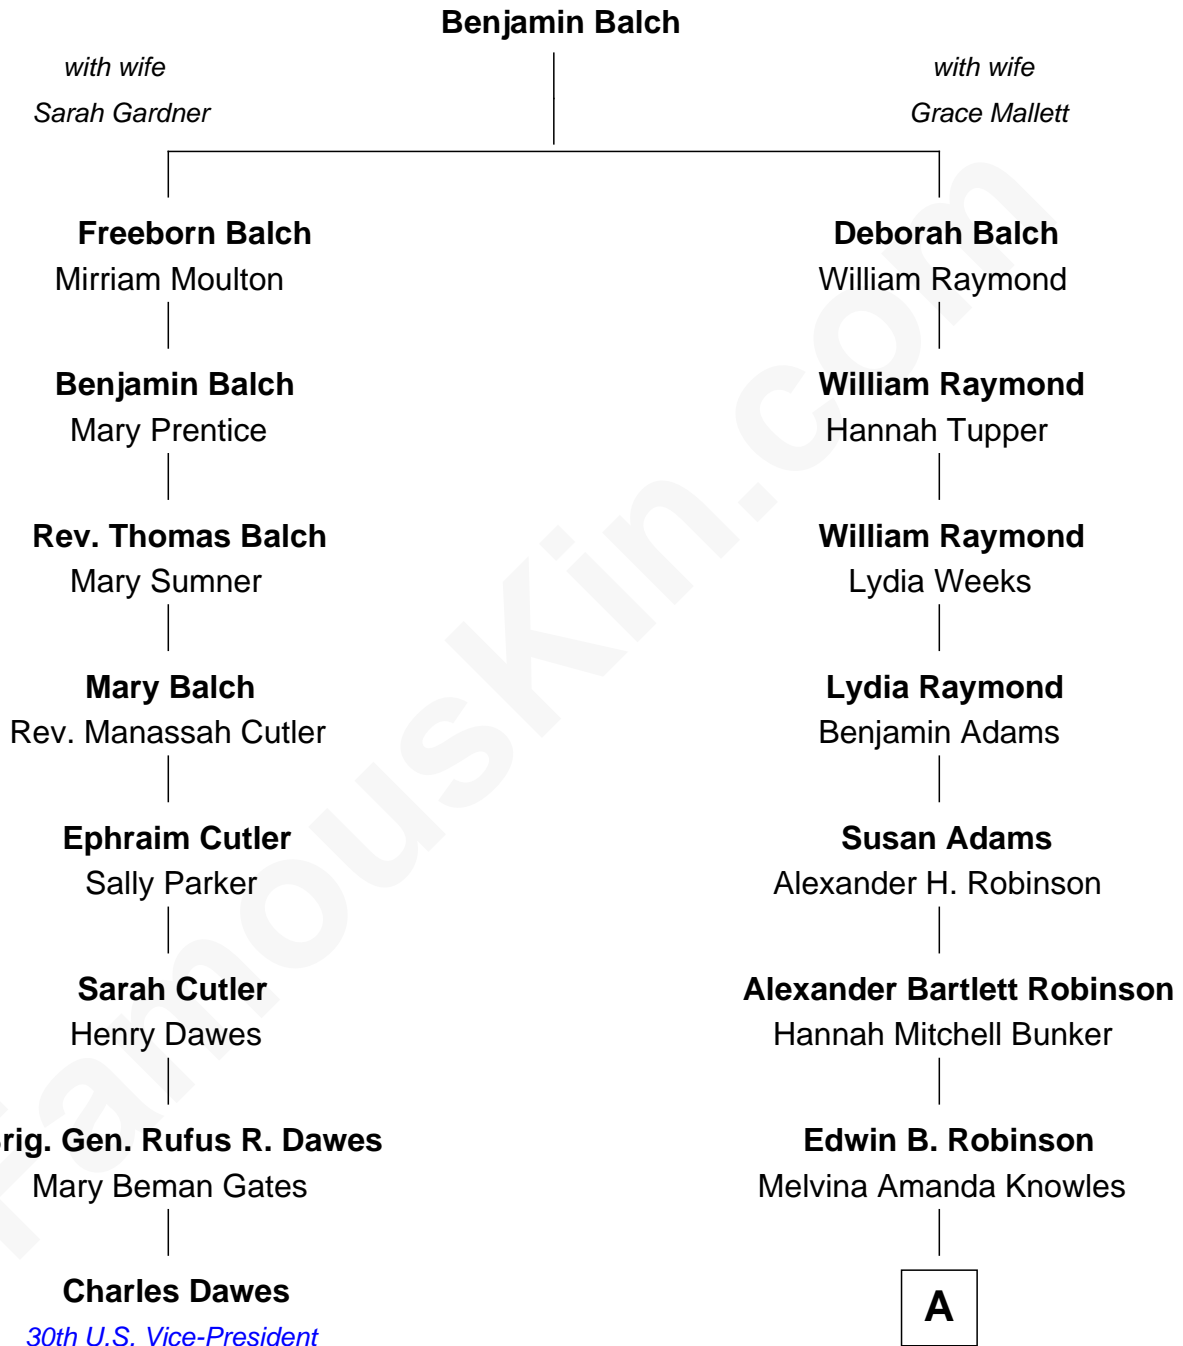

FamousKin.com

Relationship Chart of

Charles Dawes

30th U.S. Vice-President

7th cousin 2 times removed of

John Lithgow

Stage, TV, and Movie Actor

A

|
Ina Berenice Robinson
Arthur Washington Lithgow

|
Arthur Washington Lithgow
Sarah Jane Price

|
John Lithgow
Stage, TV, and Movie Actor

FamousKin.com