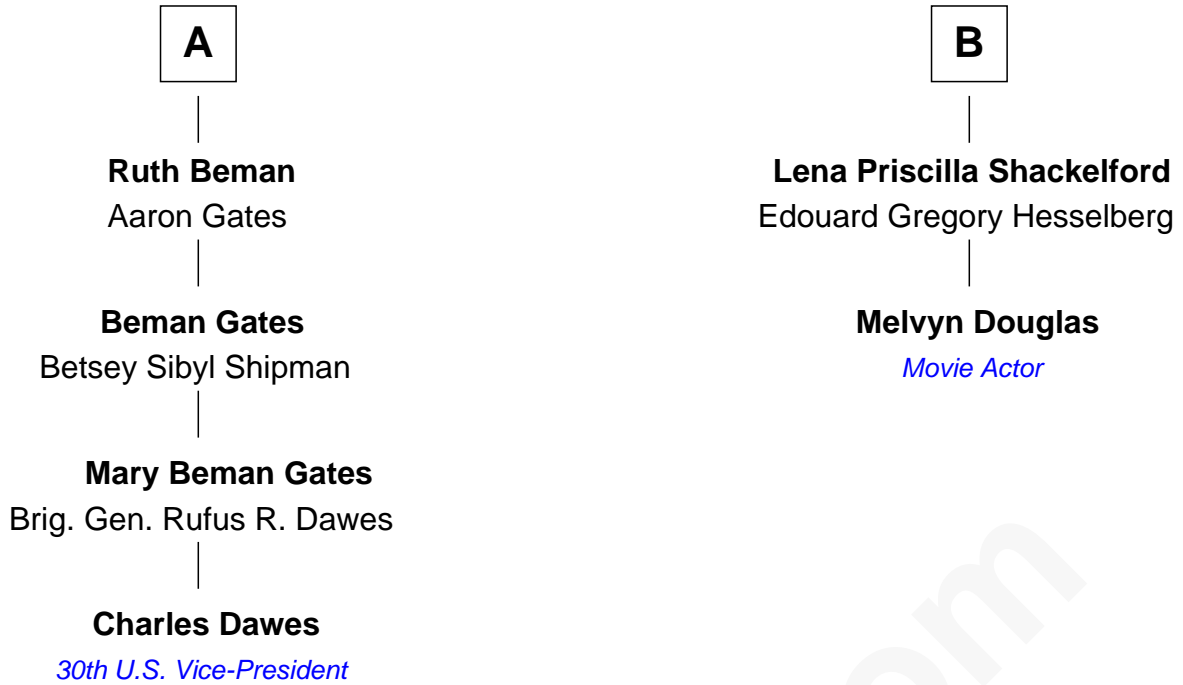

FamousKin.com Relationship Chart of

Charles Dawes

30th U.S. Vice-President

8th cousin 2 times removed of

Melvyn Douglas

Movie Actor

William Brewster

Mary - - - - -

Patience Brewster
Gov. Thomas Prence

Mercy Prence
John Freeman

Edmund Freeman
Ruth Merrick

Ruth Freeman
Israel Doane

Prence Doane
Elizabeth Godfrey

Abigail Doane
Hezekiah Ackley

Abigail Ackley
Daniel Beman

A

Jonathan Brewster
Lucretia Oldham

Grace Brewster
Daniel Wetherell

Mary Wetherell
George Denison

Sarah Denison
William Douglas

Richard Douglas
Lucy Way

Erskine Douglas
Sophia Garrett

Emma Jane Douglas
Col. George Taliaferro Shackelford

B

FamousKin.com