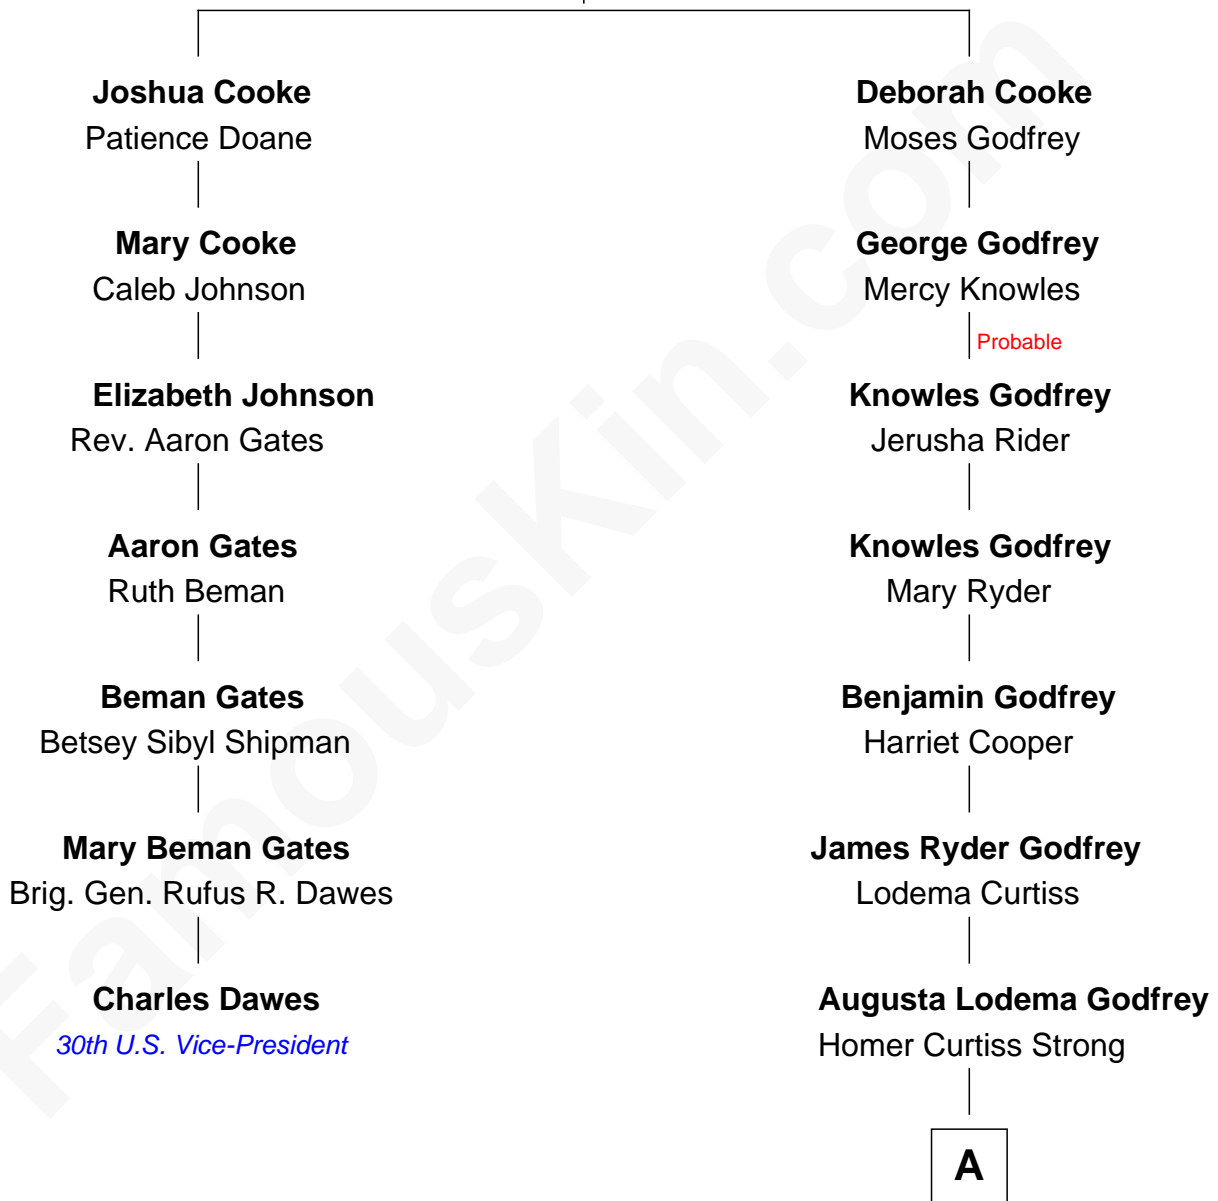

# FamousKin.com Relationship Chart of

**Charles Dawes**

*30th U.S. Vice-President*

6th cousin 4 times removed of

**Sarah Palin**

*9th Governor of Alaska*

**Josiah Cooke**  
Deborah Hopkins

**A**

—  
**Cora Godfrey Strong**

James Carl Gower

—  
**Helen Louise Gower**

Clement James Sheeran

—  
**Sarah Sheeran**

Charles Richard Heath

—  
**Sarah Palin**

*9th Governor of Alaska*