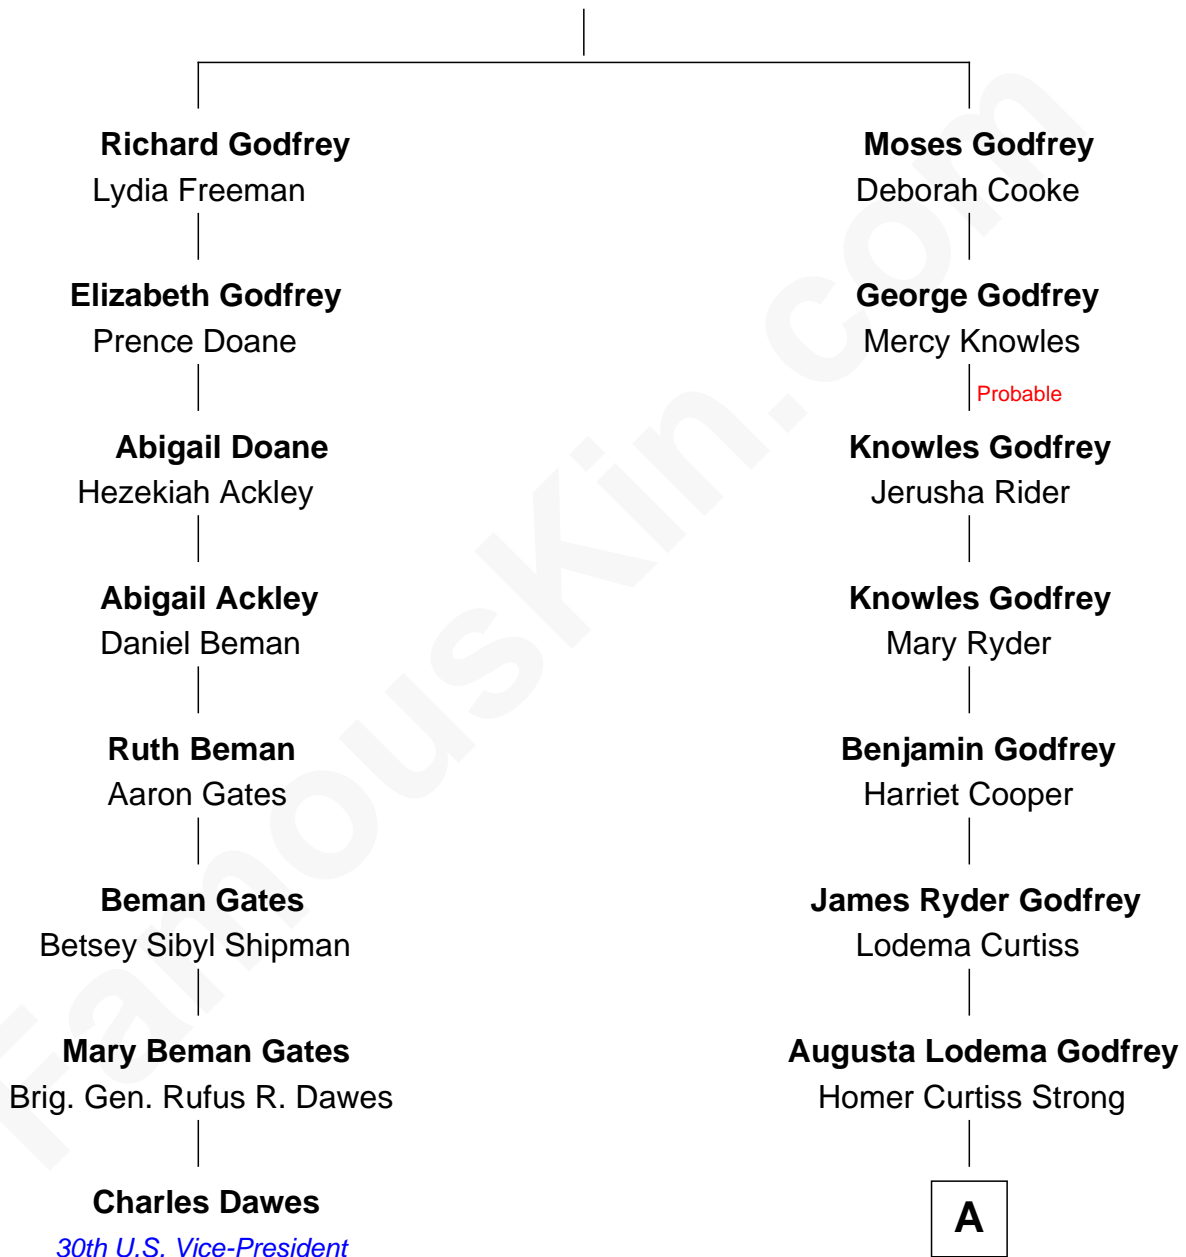

FamousKin.com Relationship Chart of

Charles Dawes

30th U.S. Vice-President

7th cousin 3 times removed of

Sarah Palin

9th Governor of Alaska

George Godfrey

A

—
Cora Godfrey Strong

James Carl Gower

—
Helen Louise Gower

Clement James Sheeran

—
Sarah Sheeran

Charles Richard Heath

—
Sarah Palin

9th Governor of Alaska

FamousKin.com