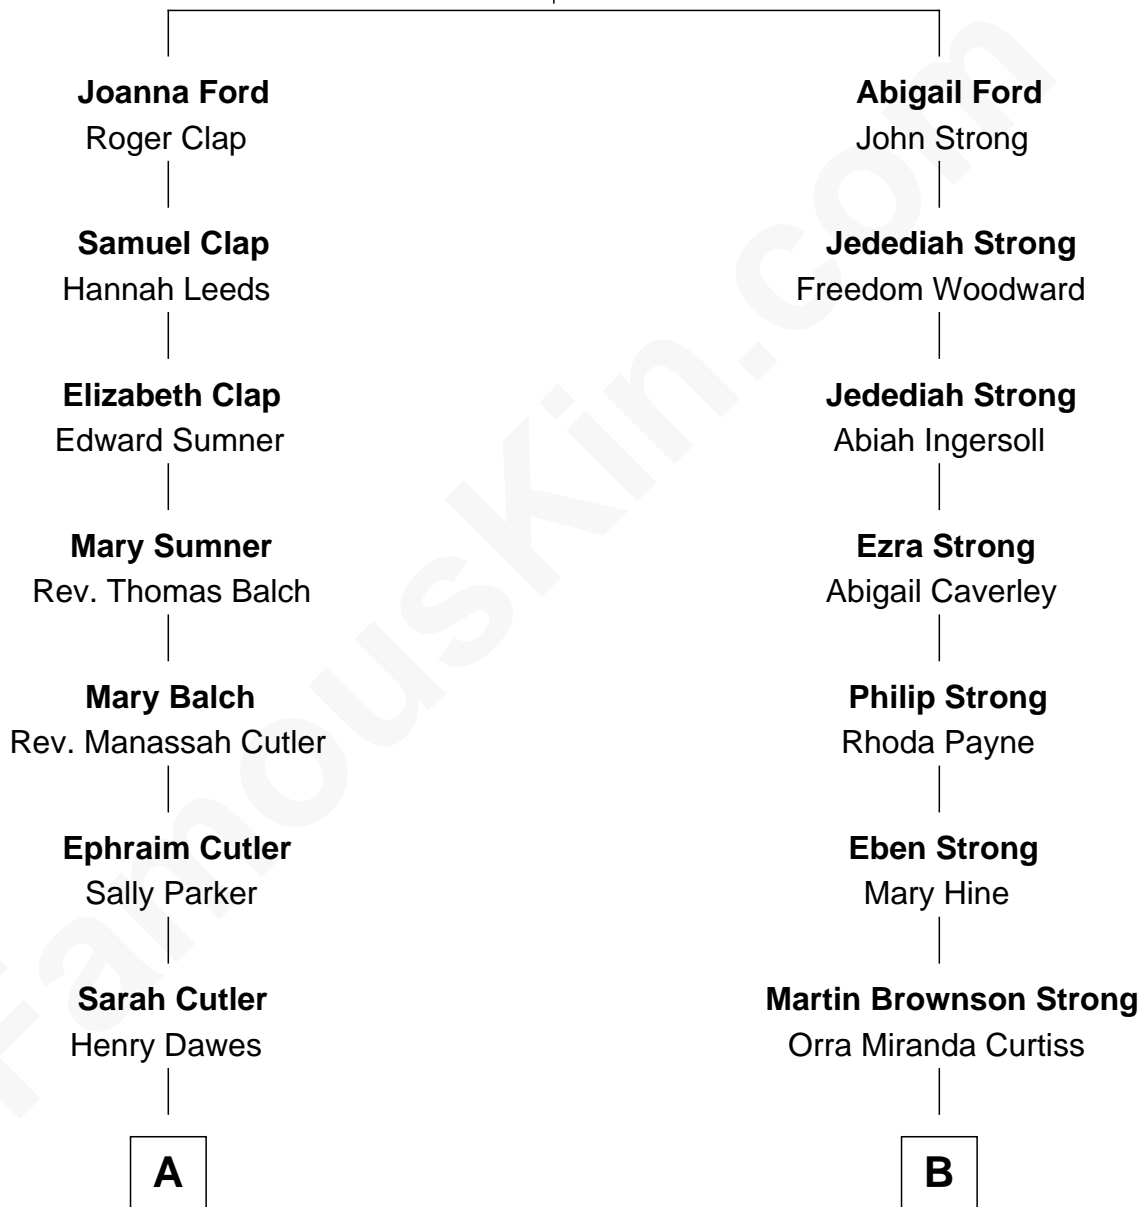

FamousKin.com Relationship Chart of

Charles Dawes

30th U.S. Vice-President

8th cousin 3 times removed of

Sarah Palin

9th Governor of Alaska

Thomas Ford
Elizabeth Charde

A

Brig. Gen. Rufus R. Dawes

Mary Beman Gates

Charles Dawes

30th U.S. Vice-President

B

Homer Curtiss Strong

Augusta Lodema Godfrey

Cora Godfrey Strong

James Carl Gower

Helen Louise Gower

Clement James Sheeran

Sarah Sheeran

Charles Richard Heath

Sarah Palin

9th Governor of Alaska

FamousKin.com