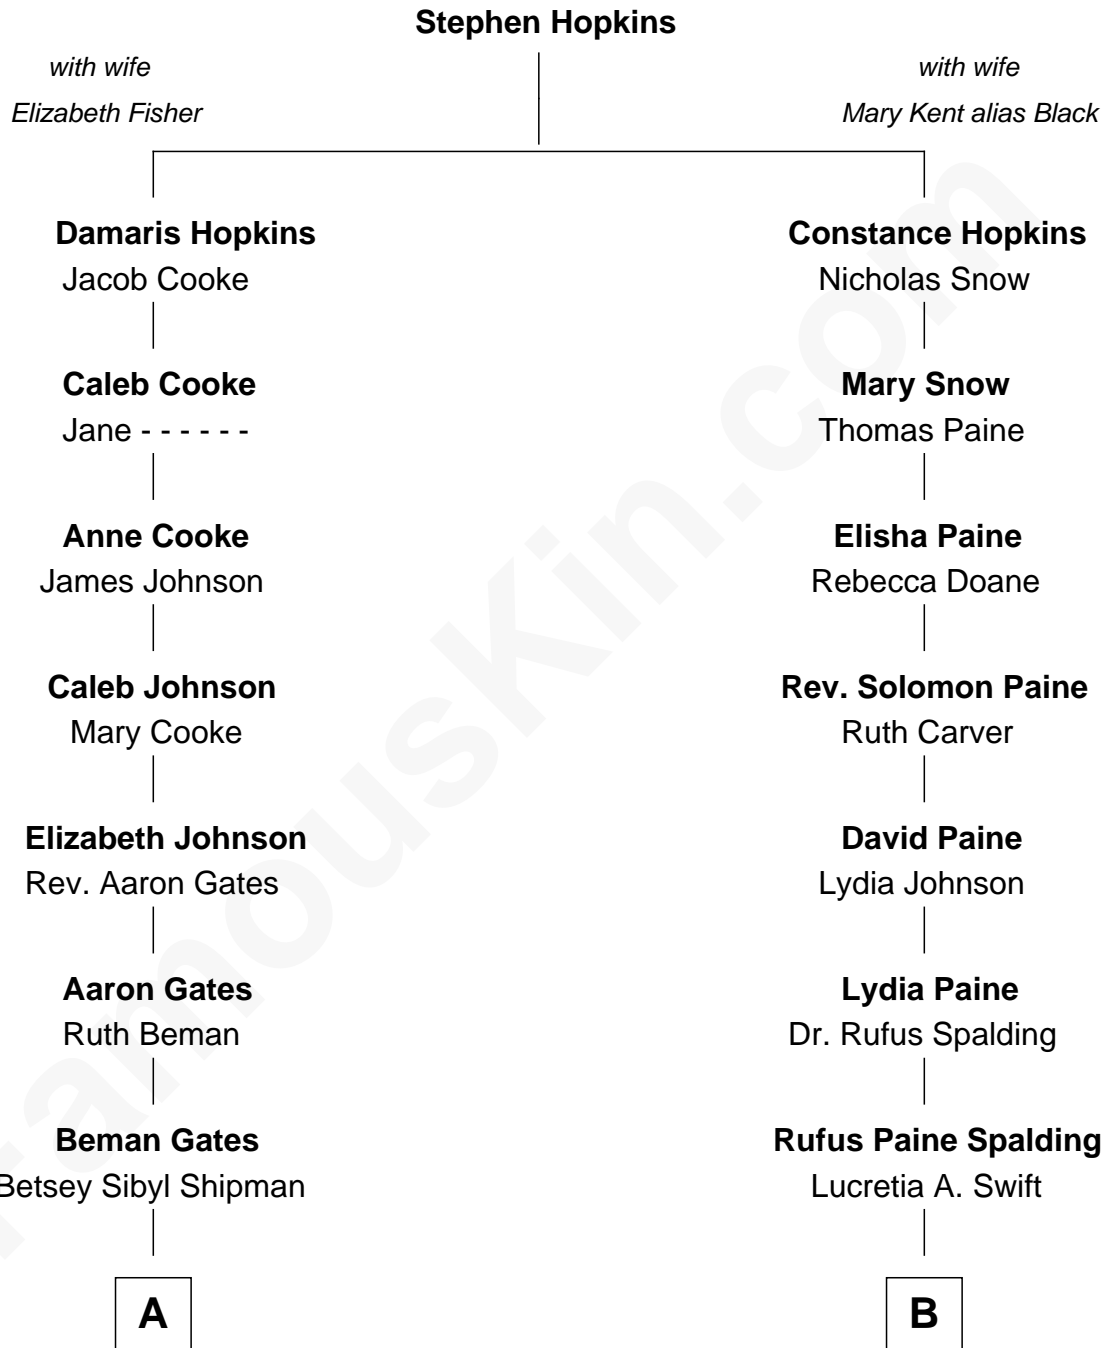

FamousKin.com Relationship Chart of

Charles Dawes

30th U.S. Vice-President

8th cousin of

William Rufus Day

36th U.S. Secretary of State

A

Mary Beman Gates
Brig. Gen. Rufus R. Dawes

Charles Dawes
30th U.S. Vice-President

B

Emily Swift Spalding
Luther Day

William Rufus Day
36th U.S. Secretary of State

FamousKin.com