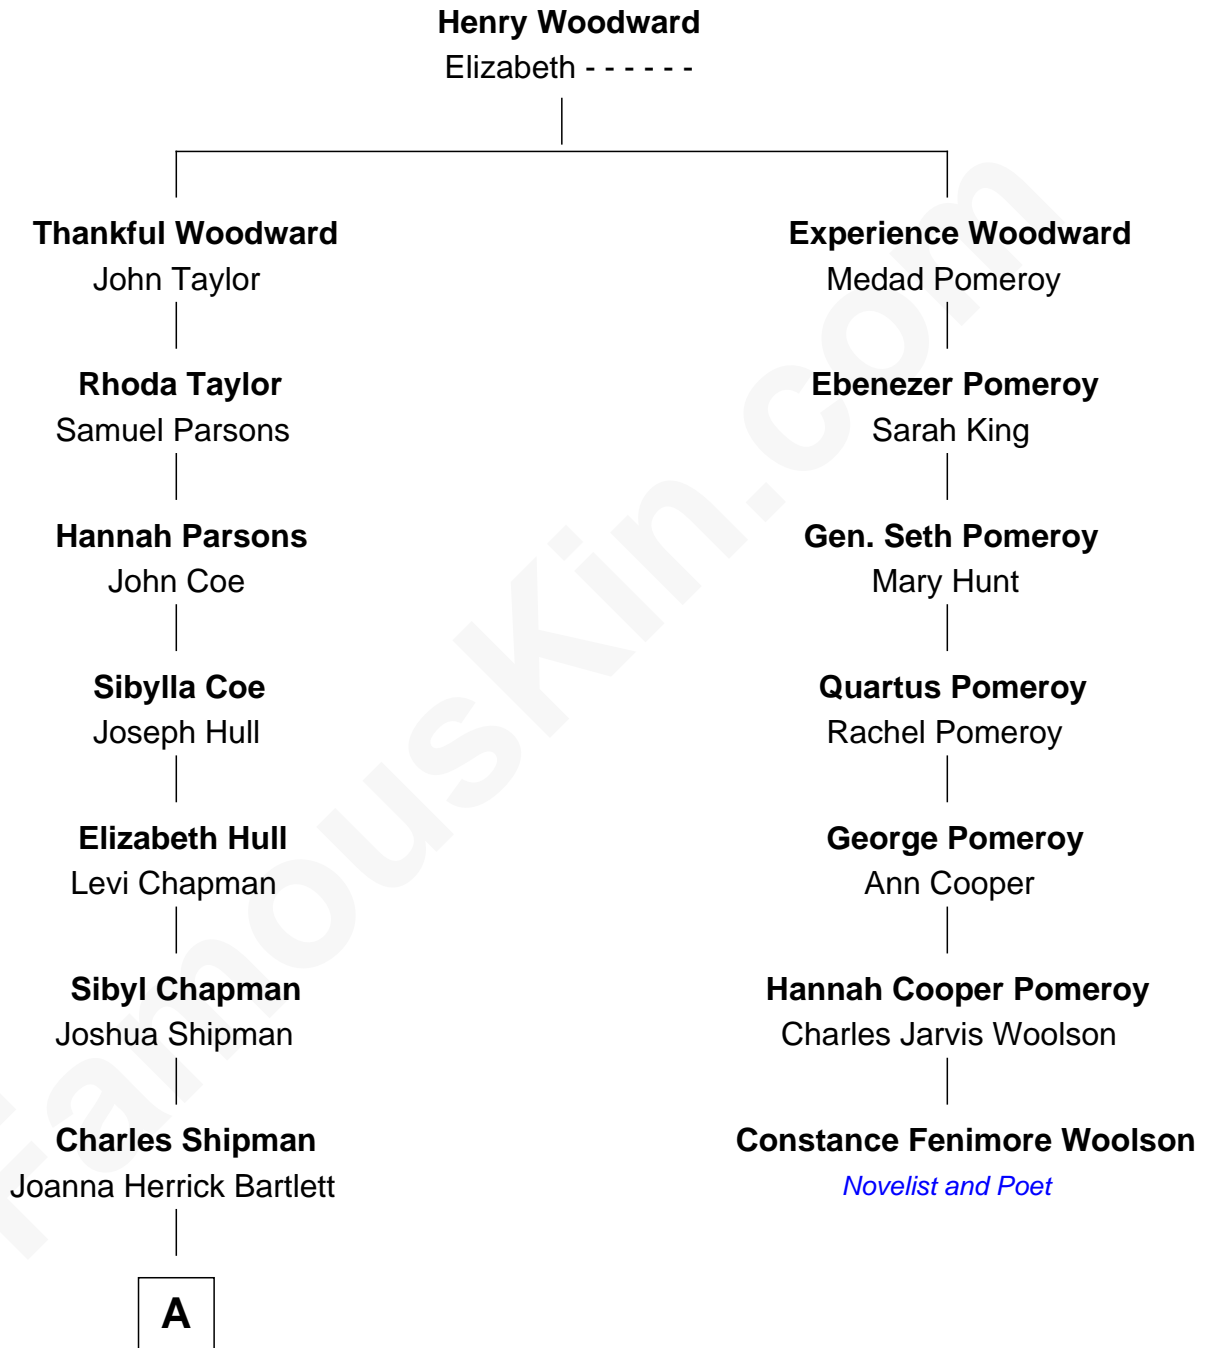

FamousKin.com Relationship Chart of

Charles Dawes

30th U.S. Vice-President

6th cousin 3 times removed of

Constance Fenimore Woolson

Victorian Novelist and Poet

A

Betsey Sibyl Shipman

Beman Gates

Mary Beman Gates

Brig. Gen. Rufus R. Dawes

Charles Dawes

30th U.S. Vice-President

FamousKin.com