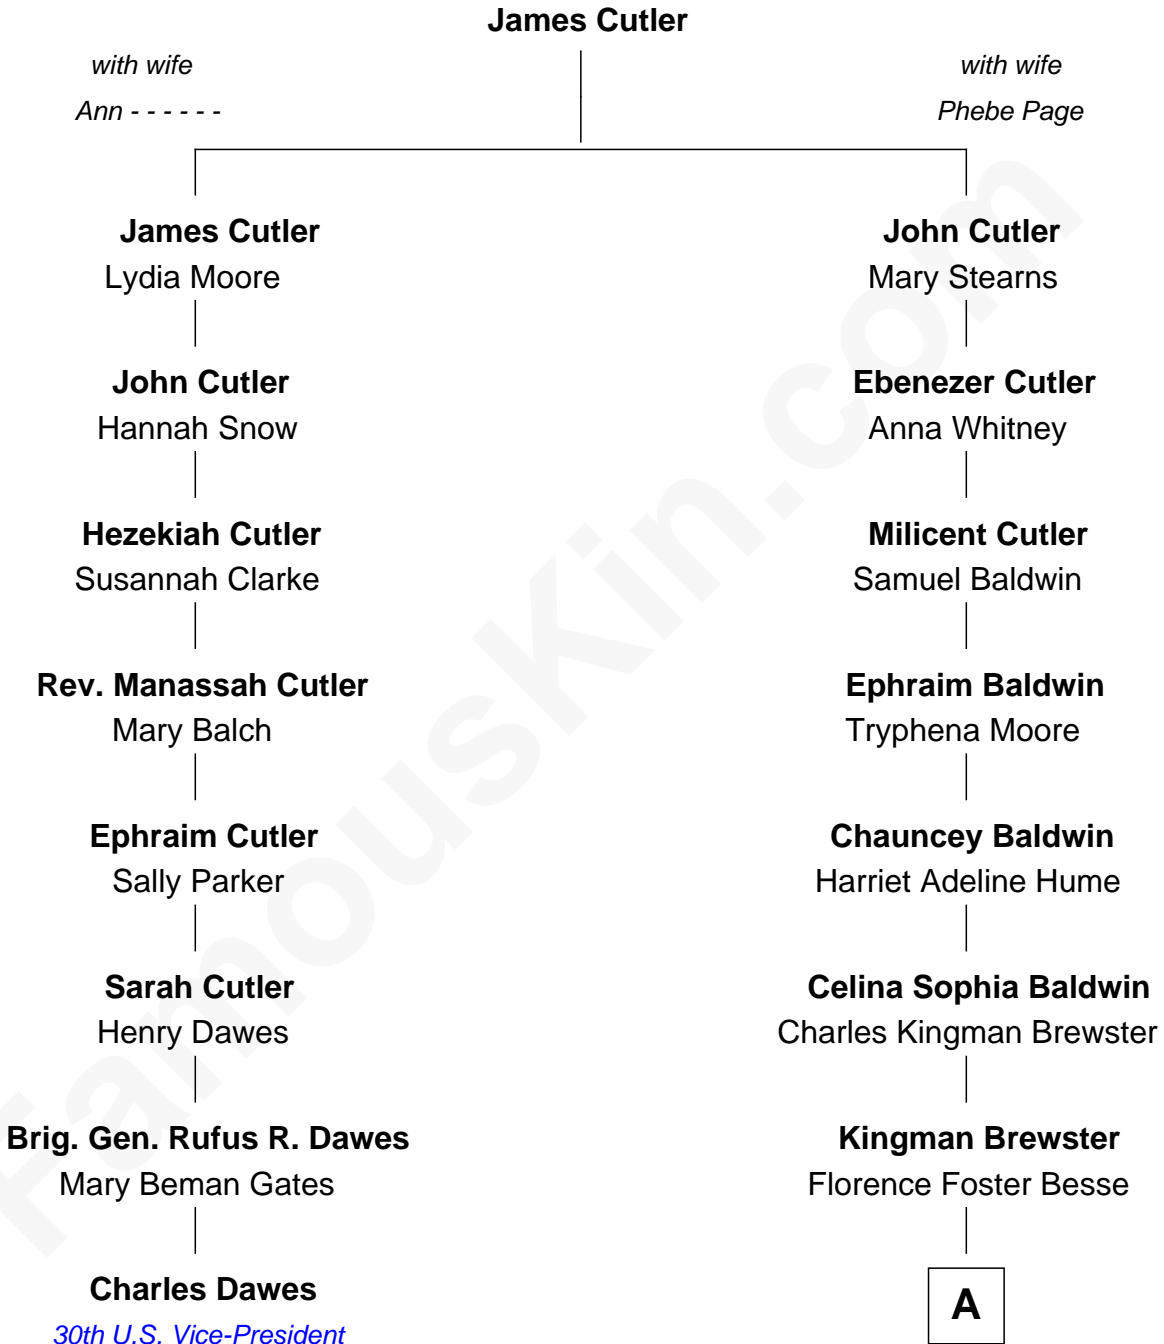

FamousKin.com Relationship Chart of

Charles Dawes

30th U.S. Vice-President

7th cousin 2 times removed of

Jordana Brewster

TV and Movie Actress

A

Kingman Brewster

Mary Louise Phillips

Alden Brewster

Maria João Leão de Sousa

Jordana Brewster

TV and Movie Actress

FamousKin.com