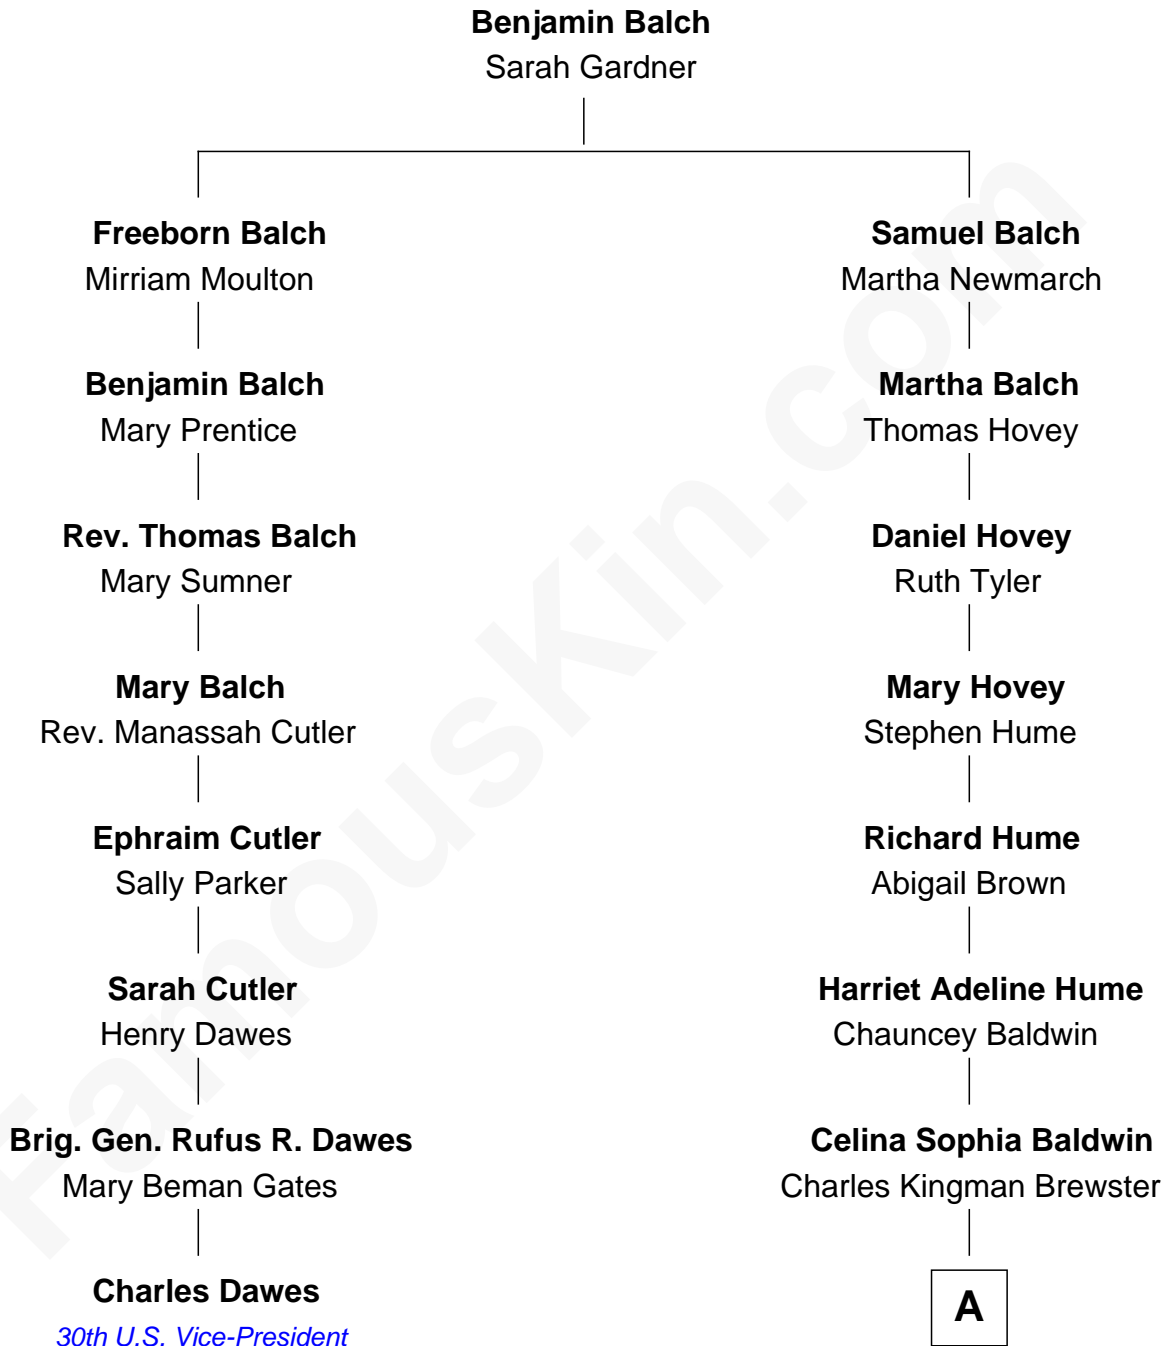

FamousKin.com Relationship Chart of

Charles Dawes

30th U.S. Vice-President

7th cousin 3 times removed of

Jordana Brewster

TV and Movie Actress

A

Kingman Brewster
Florence Foster Besse

Kingman Brewster
Mary Louise Phillips

Alden Brewster
Maria João Leão de Sousa

Jordana Brewster
TV and Movie Actress