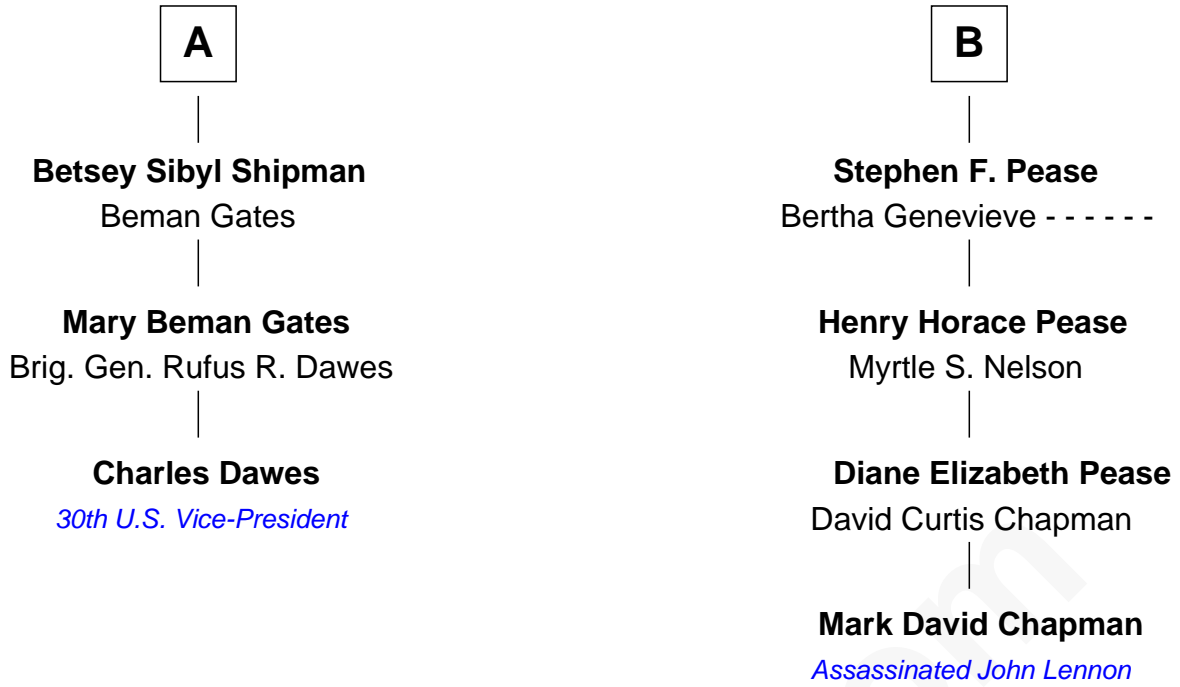

FamousKin.com Relationship Chart of

Charles Dawes

30th U.S. Vice-President

9th cousin 1 time removed of

Mark David Chapman

Assassinated John Lennon

Henry Woodward

Elizabeth - - - - -

Elizabeth Hull

Levi Chapman

Sibyl Chapman

Joshua Shipman

Charles Shipman

Joanna Herrick Bartlett

A

Freedom Woodward

Jedediah Strong

Hannah Strong

Benjamin Carpenter

Amos Carpenter

Deborah Long

Ephraim Carpenter

Mary Wheeler

Mary Sophia Carpenter

Israel Webster

Harriet Webster

Anthony Pease

Horace Pease

Lovina Blodgett

B

FamousKin.com