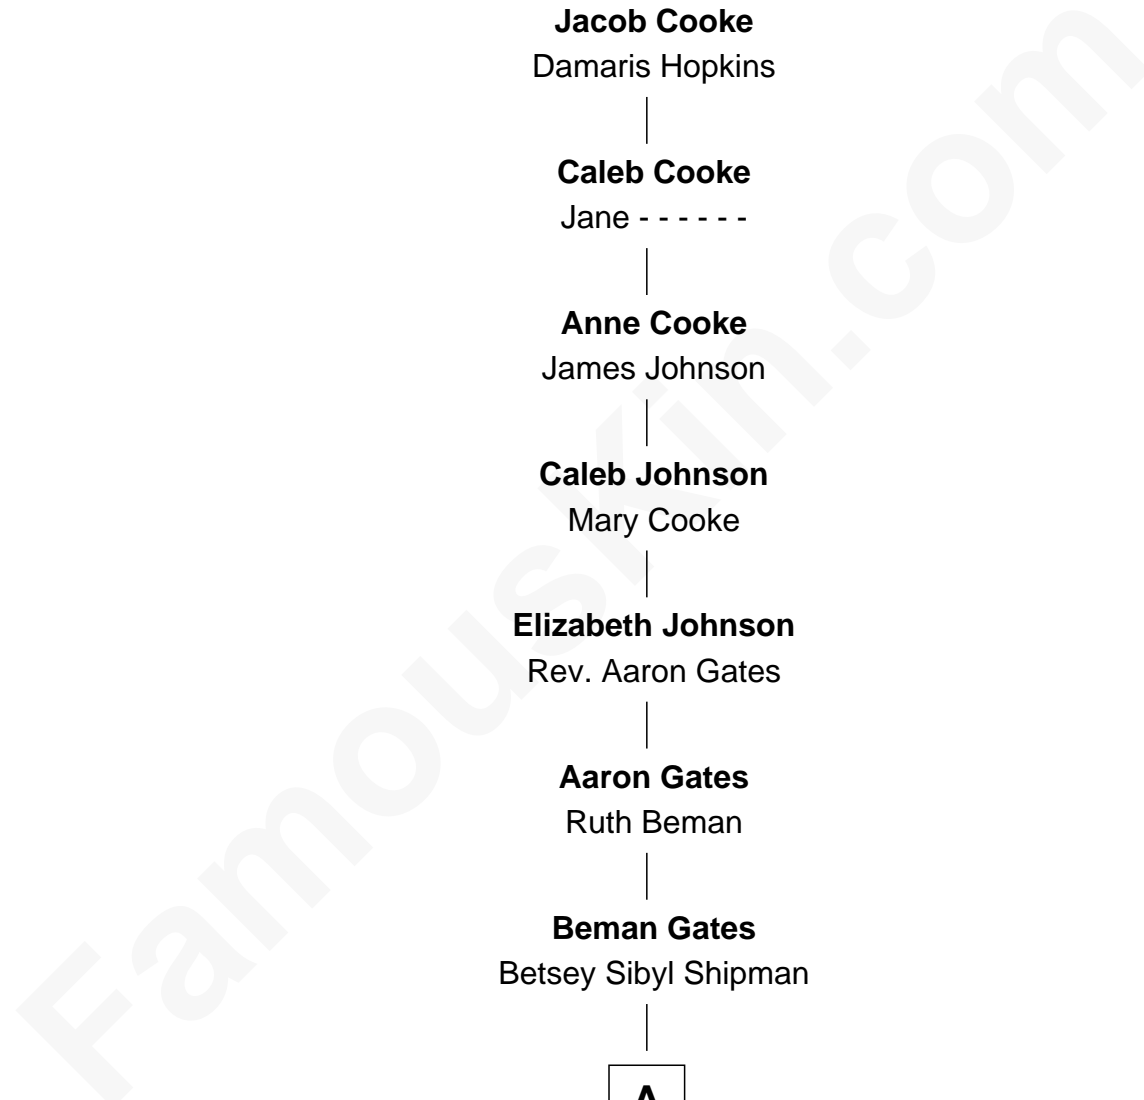

FamousKin.com Relationship Chart of

Charles Dawes

30th U.S. Vice-President

7th Great-grandson of

Francis Cooke

(c1583 - 1663) Mayflower passenger 1620

MAYFLOWER

Francis Cooke

Hester le Mahieu

Jacob Cooke

Damaris Hopkins

Caleb Cooke

Jane - - - - -

Anne Cooke

James Johnson

Caleb Johnson

Mary Cooke

Elizabeth Johnson

Rev. Aaron Gates

Aaron Gates

Ruth Beman

Beman Gates

Betsey Sibyl Shipman

A

A

—
Mary Beman Gates

Brig. Gen. Rufus R. Dawes

—
Charles Dawes

30th U.S. Vice-President

FamousKin.com