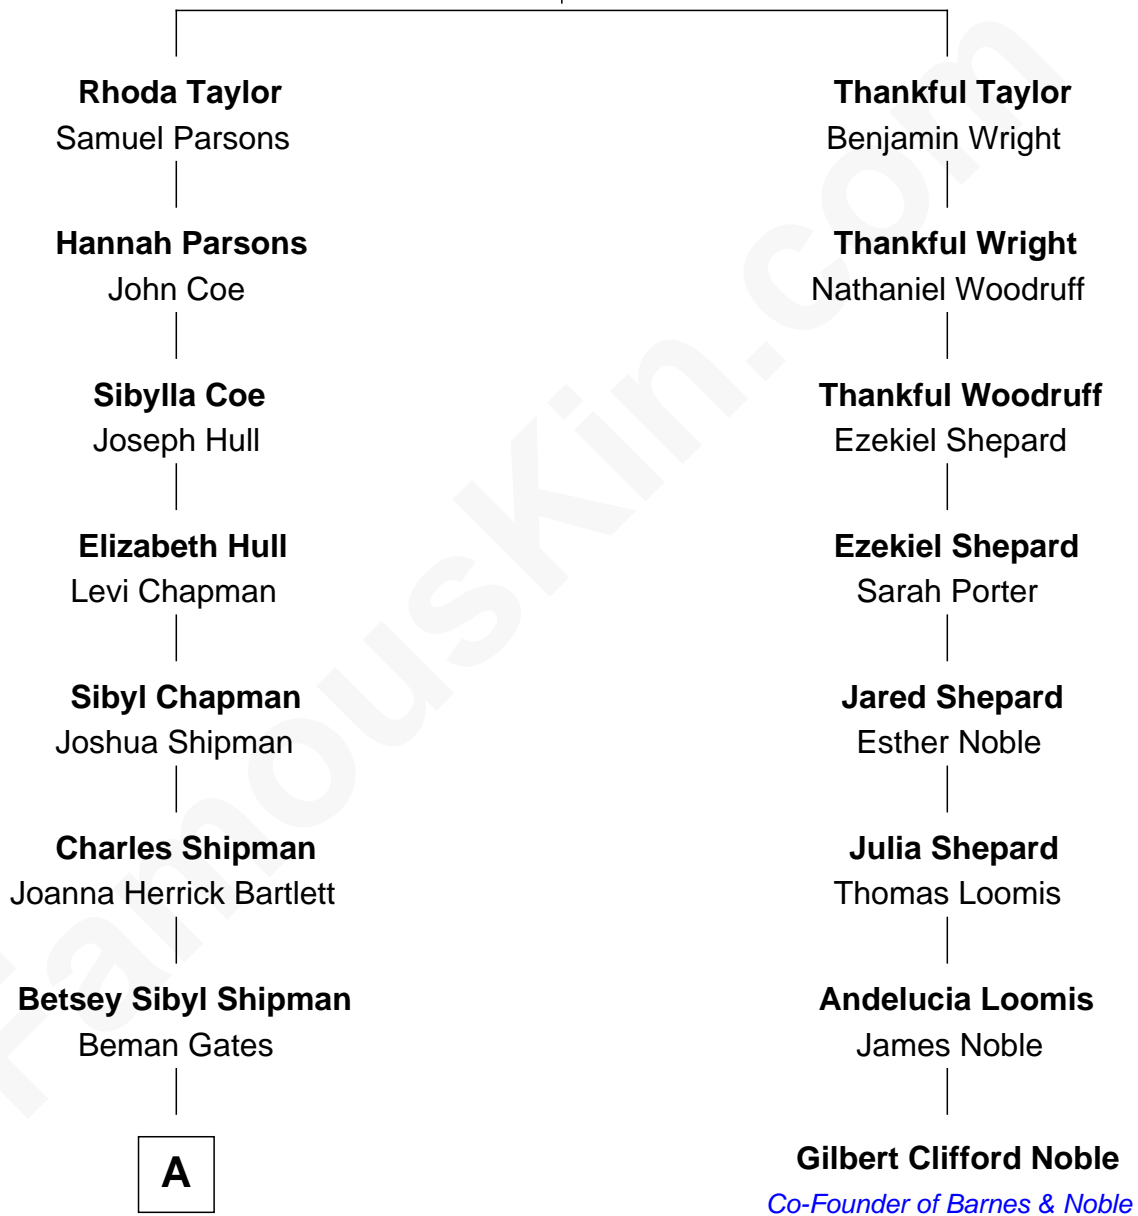

FamousKin.com Relationship Chart of

Charles Dawes

30th U.S. Vice-President

7th cousin 1 time removed of

Gilbert Clifford Noble

Co-Founder of Barnes & Noble

John Taylor
Thankful Woodward

A

—
Mary Beman Gates
Brig. Gen. Rufus R. Dawes

—
Charles Dawes
30th U.S. Vice-President

FamousKin.com